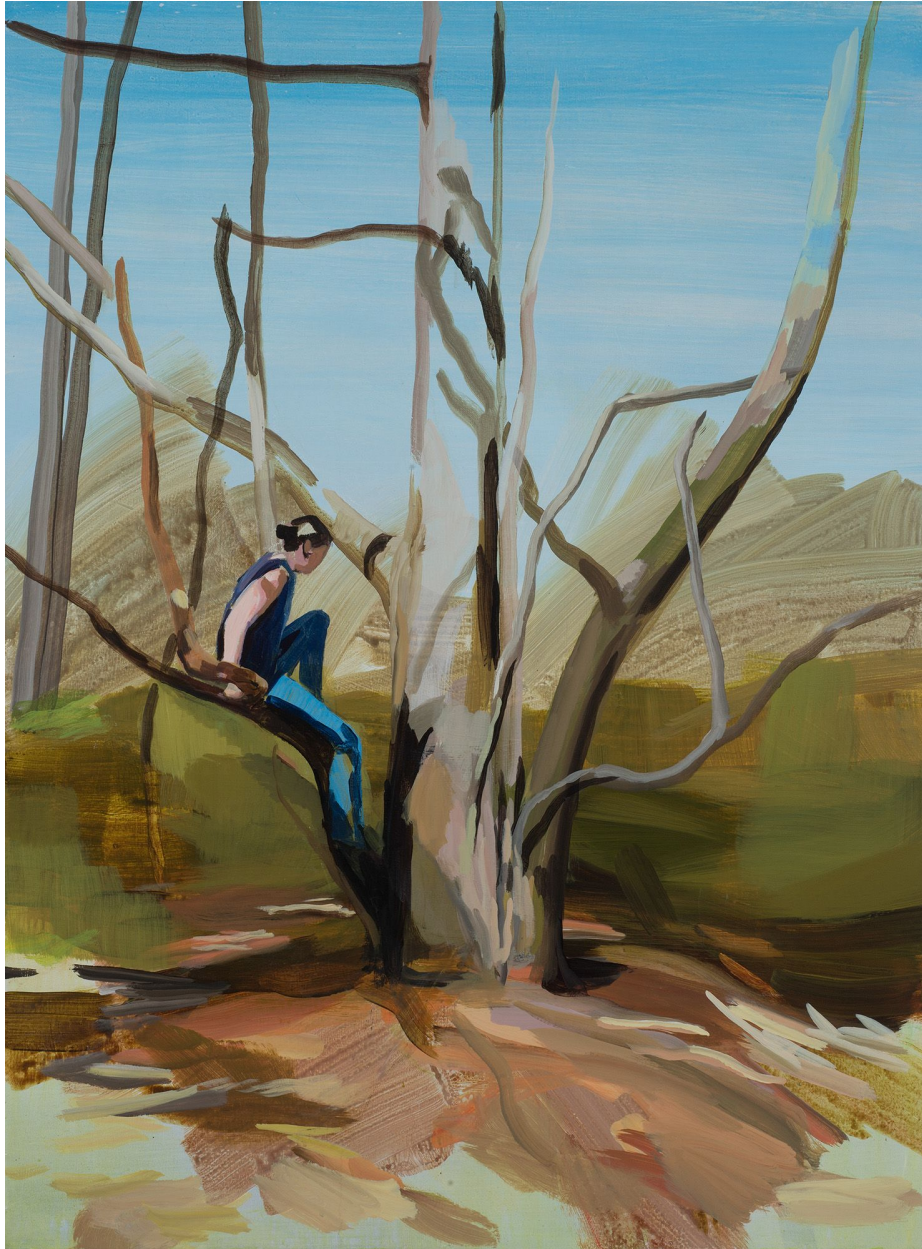

ROBISCHON

NIKKI LINDT, *UNDER THE BLUE*
acrylic on panel, 48 x 36 in. (121.9 x 91.4 cm)
LIN074