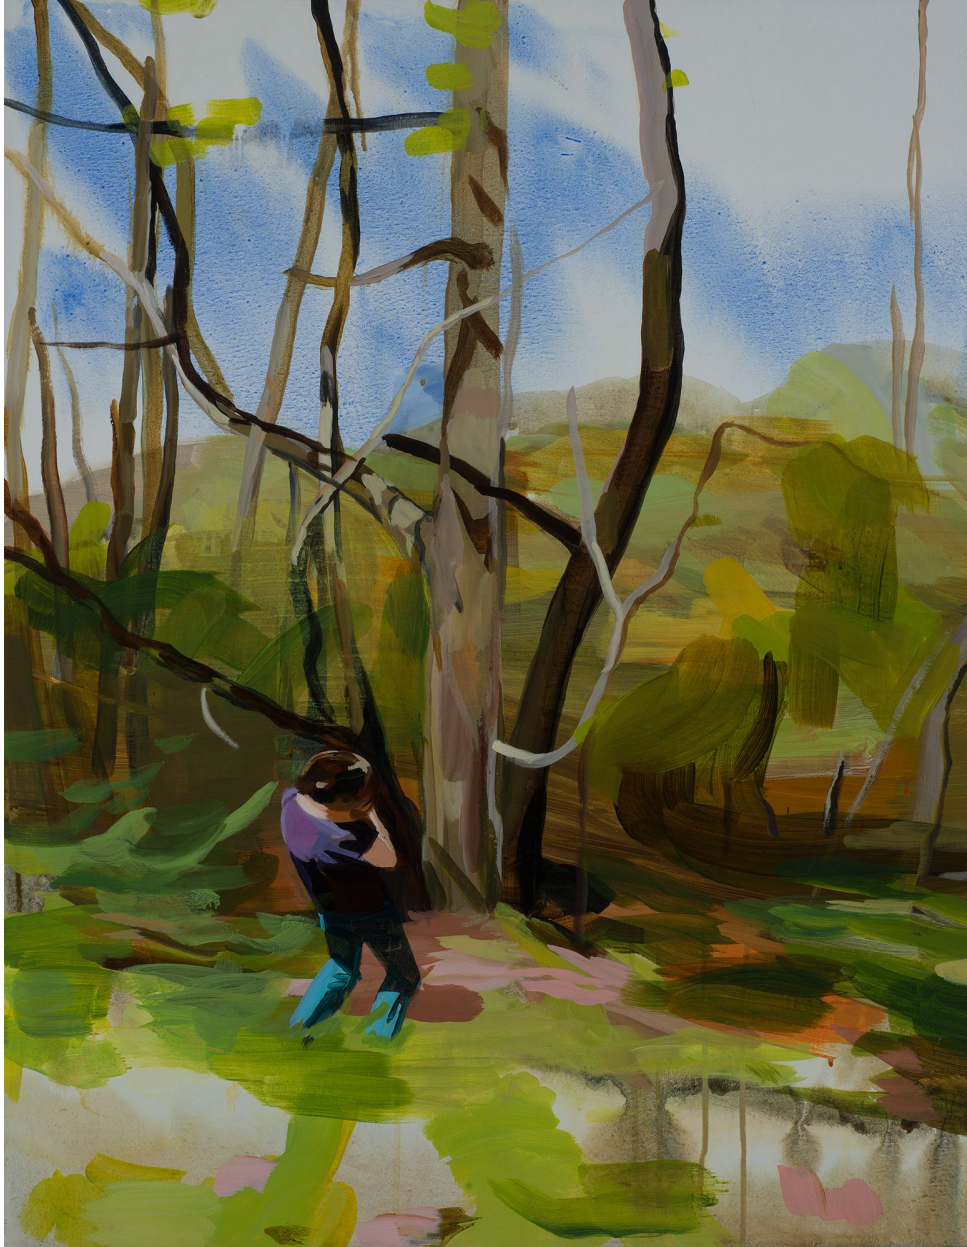

# ROBISCHON

NIKKI LINDT, *FOREST EDGE*  
acrylic on panel, 36 x 28 in. (91.4 x 71.1 cm)  
LIN000