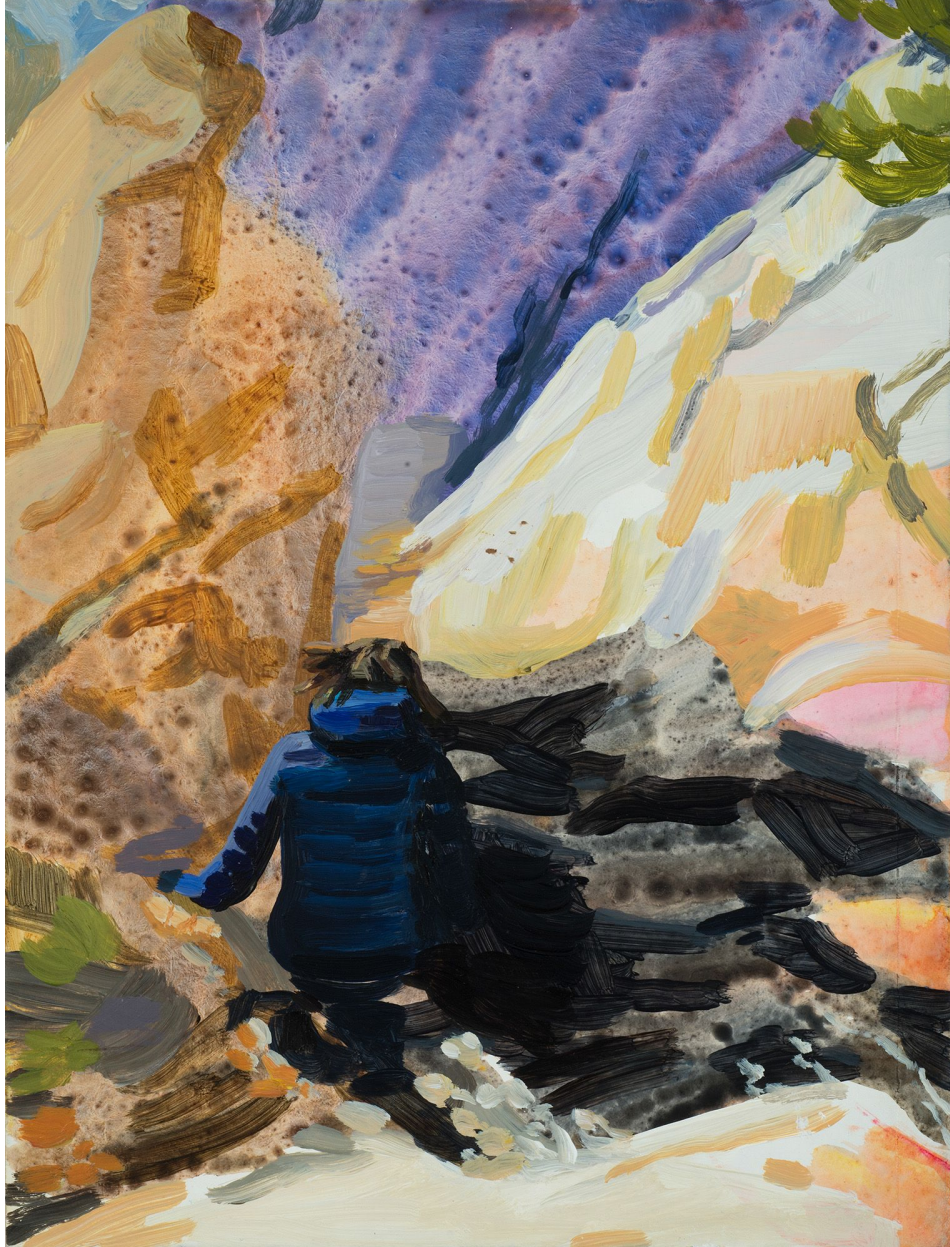

# ROBISCHON

NIKKI LINDT, *DIS PLACE #54*  
acrylic on panel, 12 x 9 in. (30.5 x 22.9 cm)  
LIN041