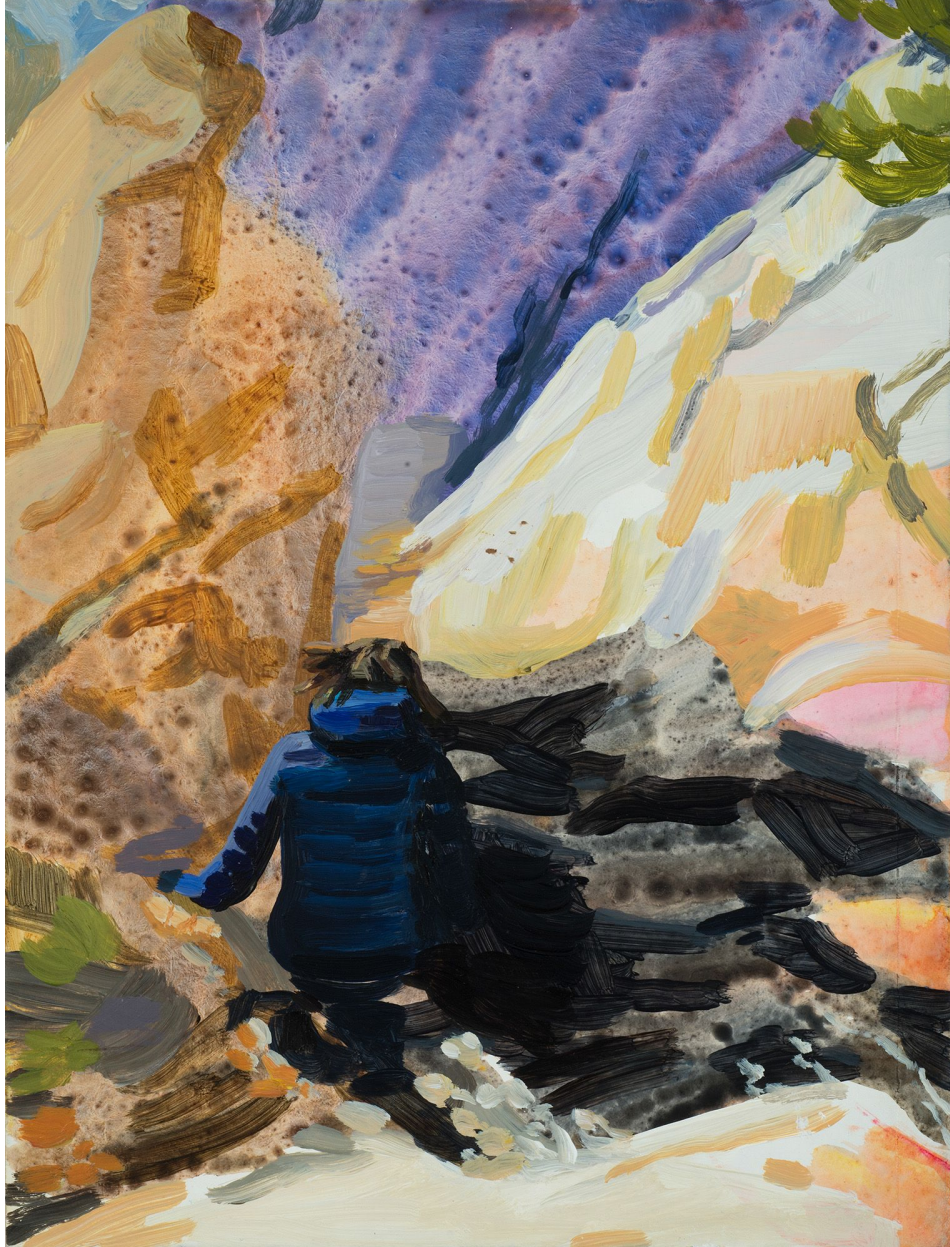

ROBISCHON

NIKKI LINDT, *DIS PLACE #54*
acrylic on panel, 12 x 9 in. (30.5 x 22.9 cm)
LIN041