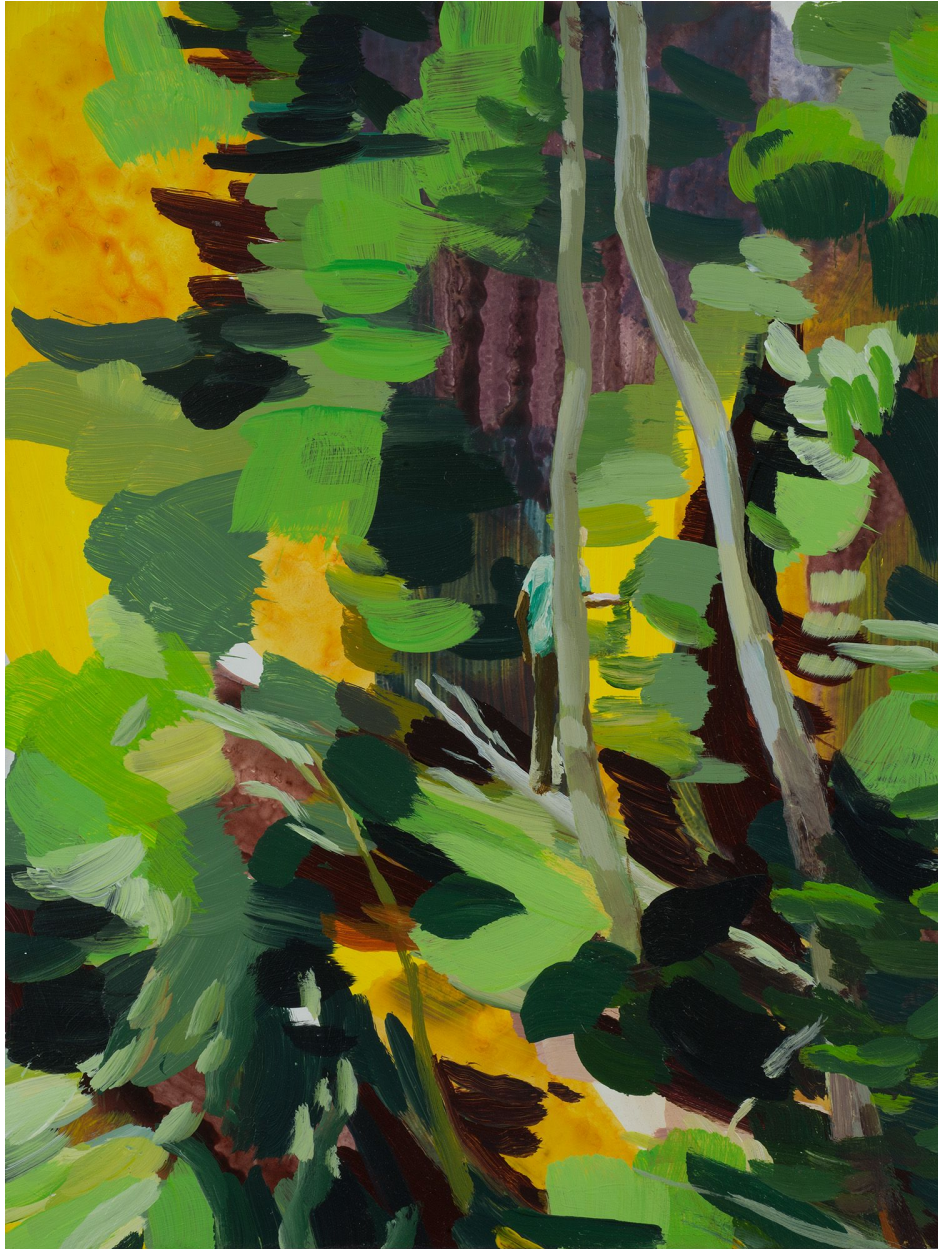

ROBISCHON

NIKKI LINDT, *DIS PLACE #52*
acrylic on panel, 12 x 9 in. (30.5 x 22.9 cm)
LIN039