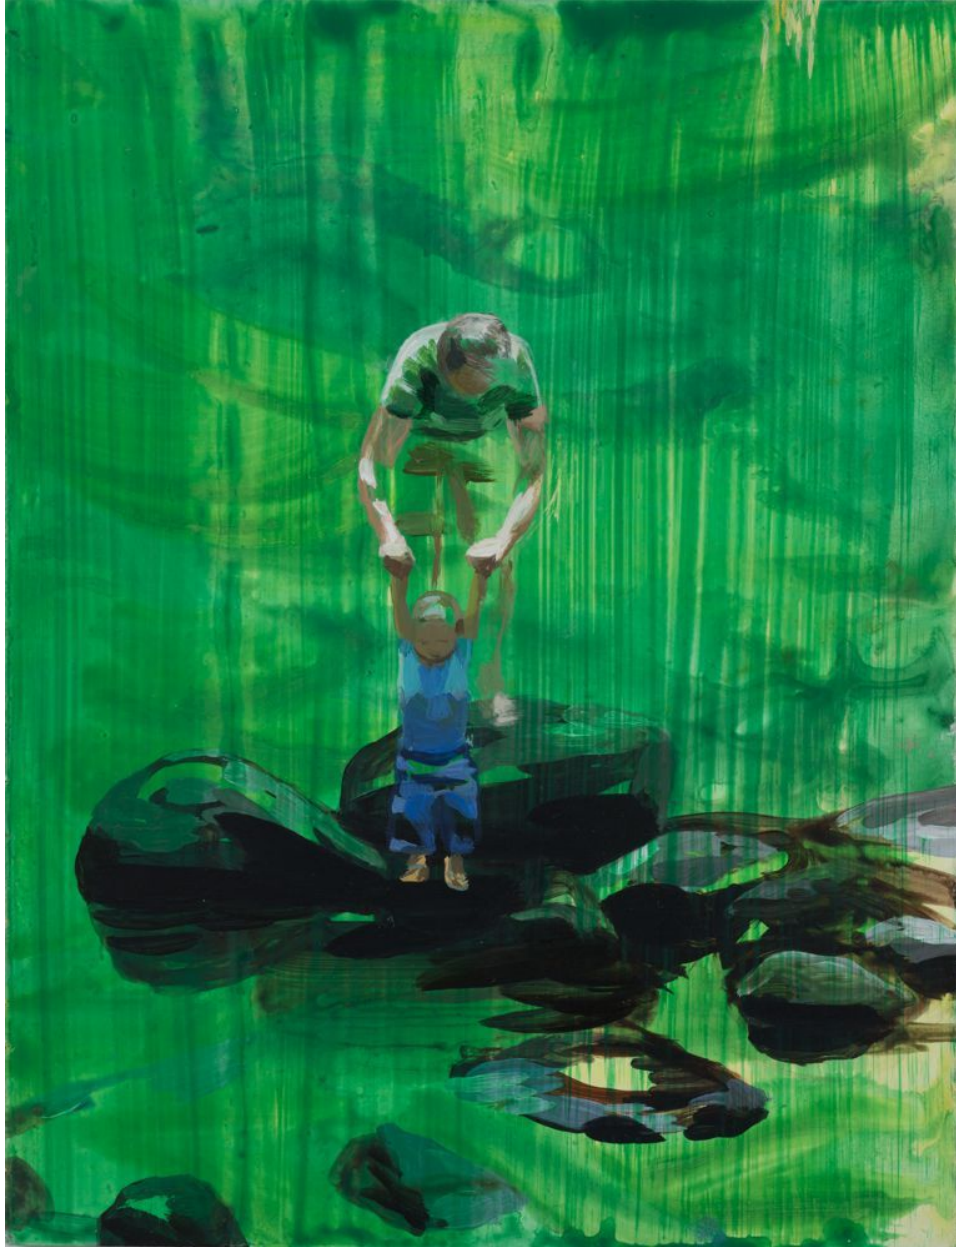

ROBISCHON

NIKKI LINDT, *DIS PLACE #31*
acrylic on panel, 12 x 9 in. (30.5 x 22.9 cm)
LIN016