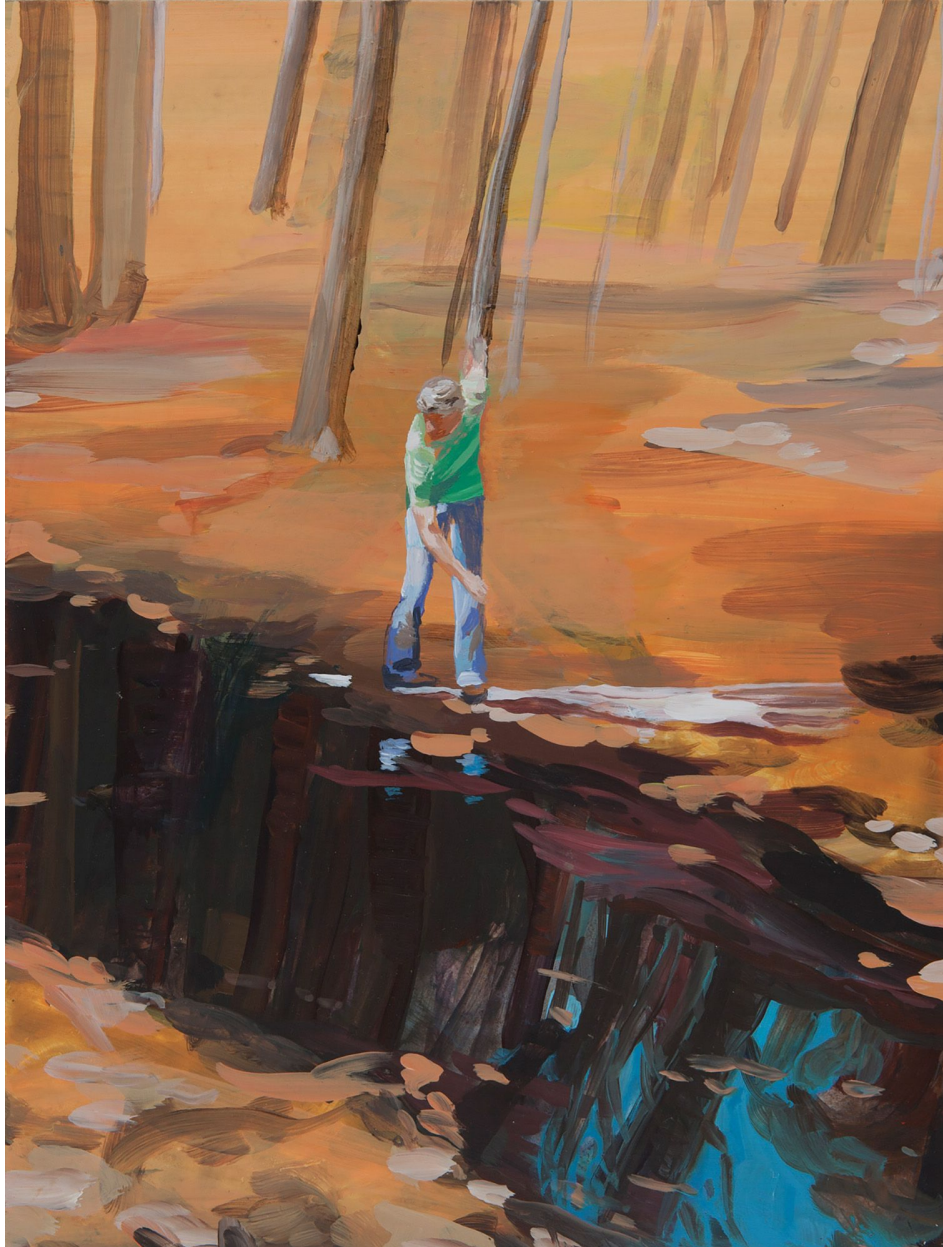

# ROBISCHON

NIKKI LINDT, *DIS PLACE #16*  
acrylic on panel, 12 x 9 in. (30.5 x 22.9 cm)  
LIN010