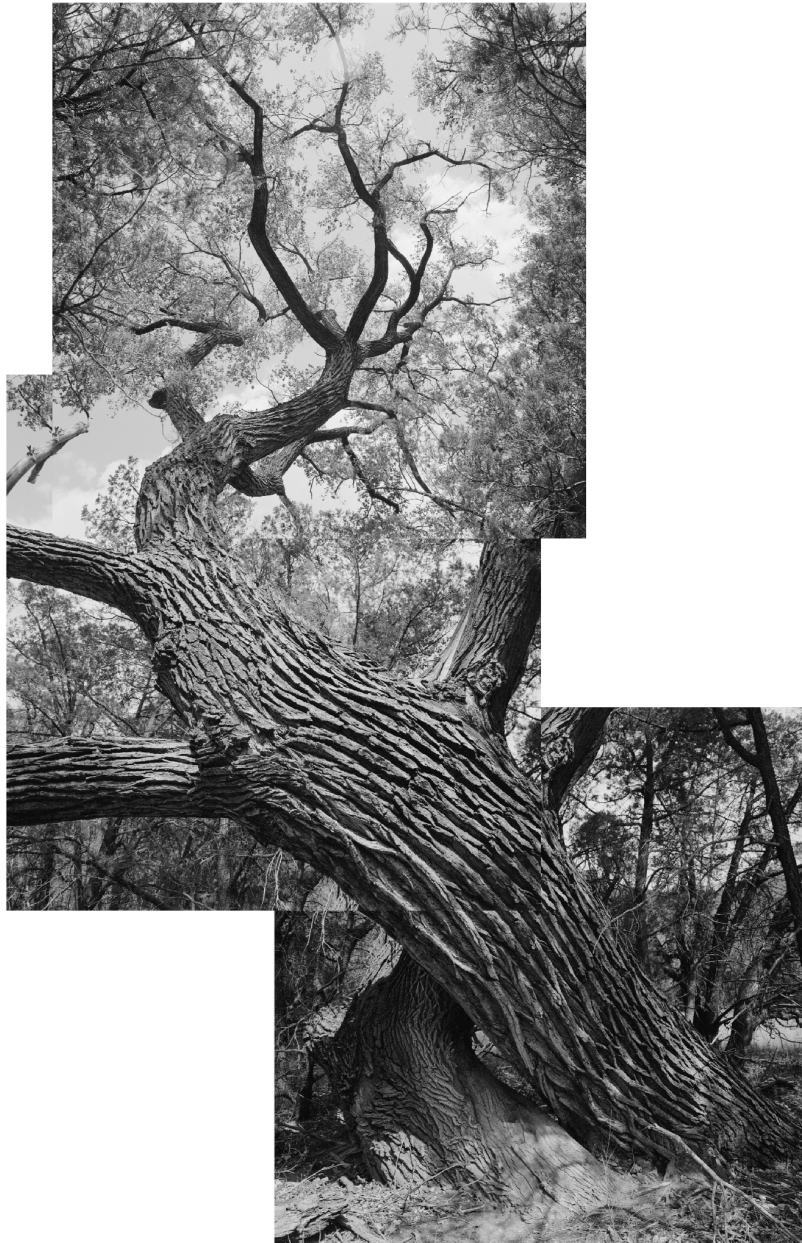

ROBISCHON

MICHAEL BERMAN, *COTTONWOOD GILA Ed. 7*
carbon pigment print, 39 x 19 in.
MBE087