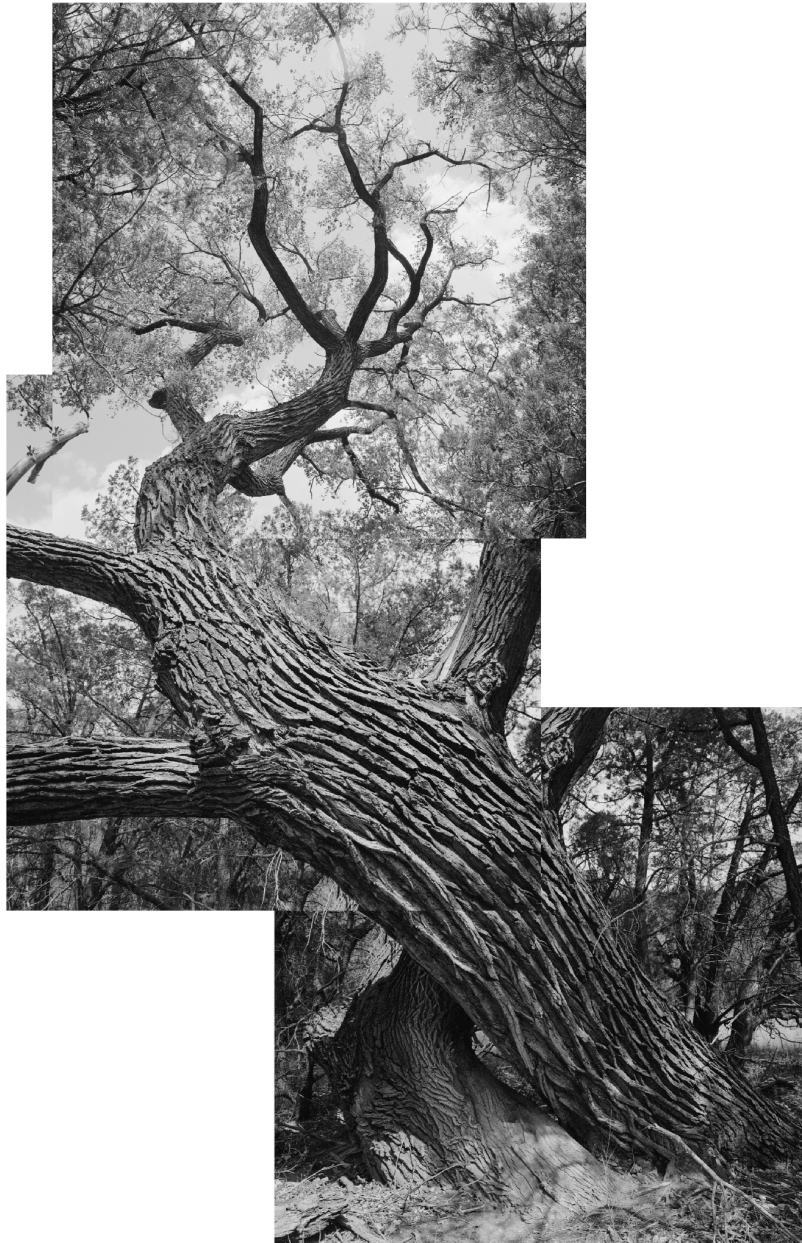

# ROBISCHON

MICHAEL BERMAN, *COTTONWOOD GILA Ed. 7*  
carbon pigment print, 39 x 19 in.  
MBE087