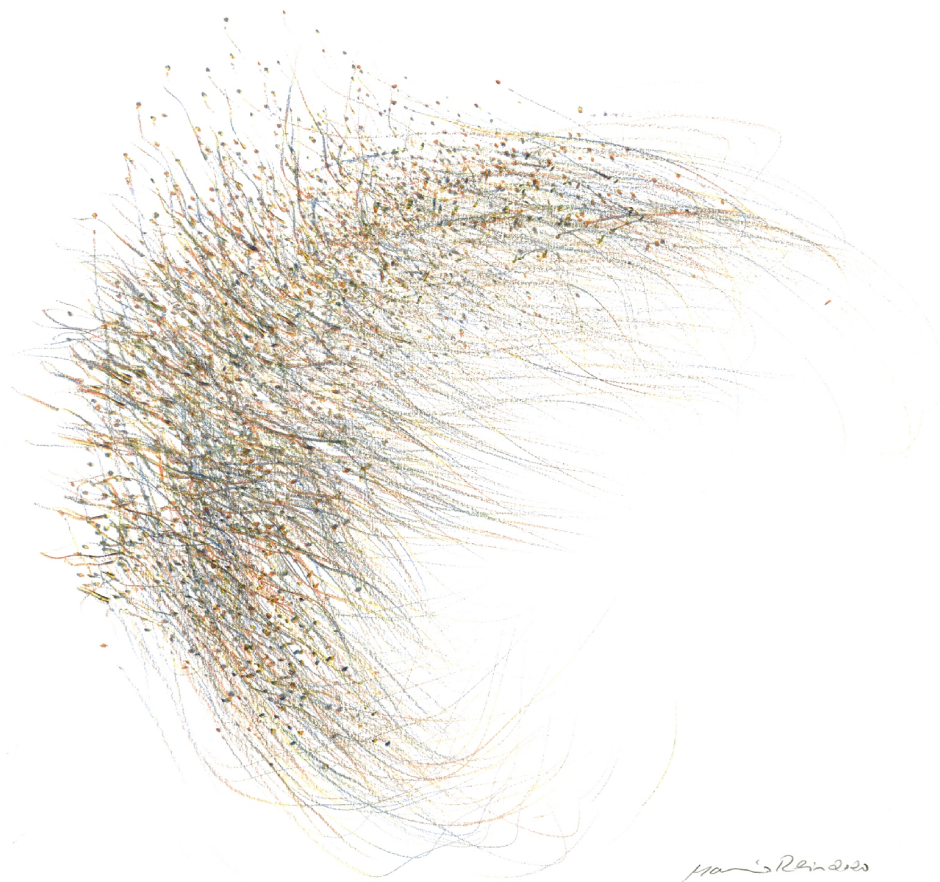

# ROBISCHON

MARIO REIS, *BLIND DRAWING*  
colored pencil on paper, 22 x 18 in.  
MR221