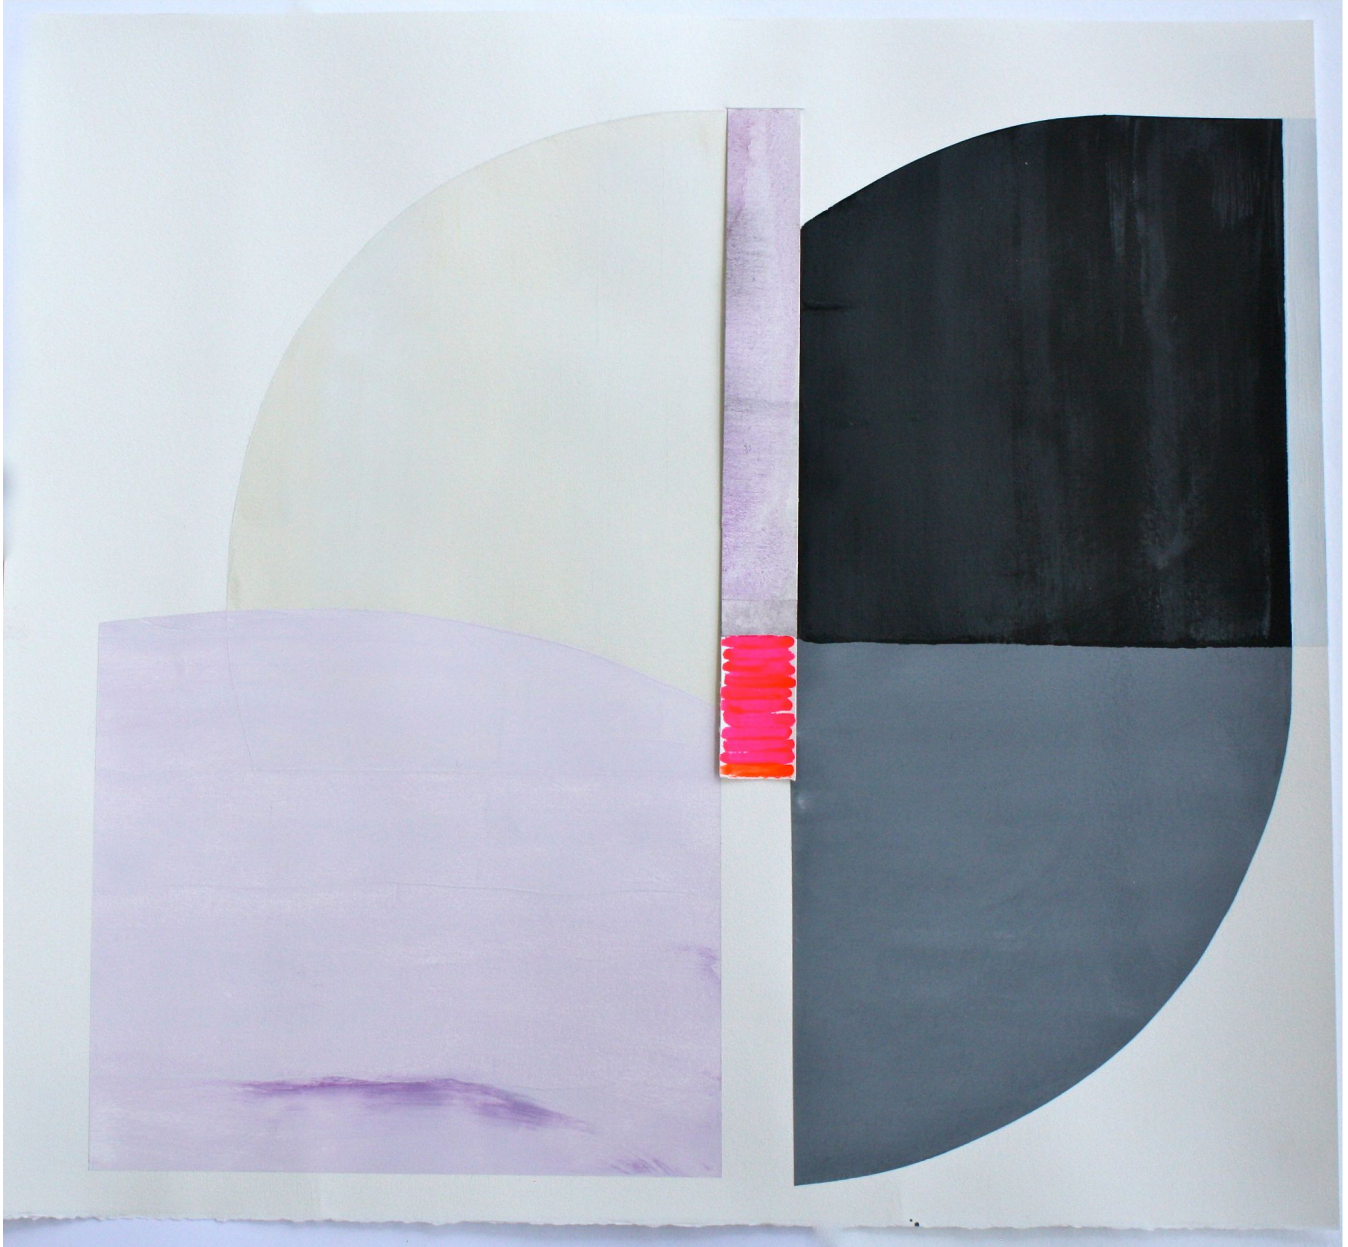

ROBISCHON

MARCELYN MCNEIL, *SEMI SWEET*
oil on paper, 25 3/4 x 28 in. (65.4 x 71.1 cm)
MMC002