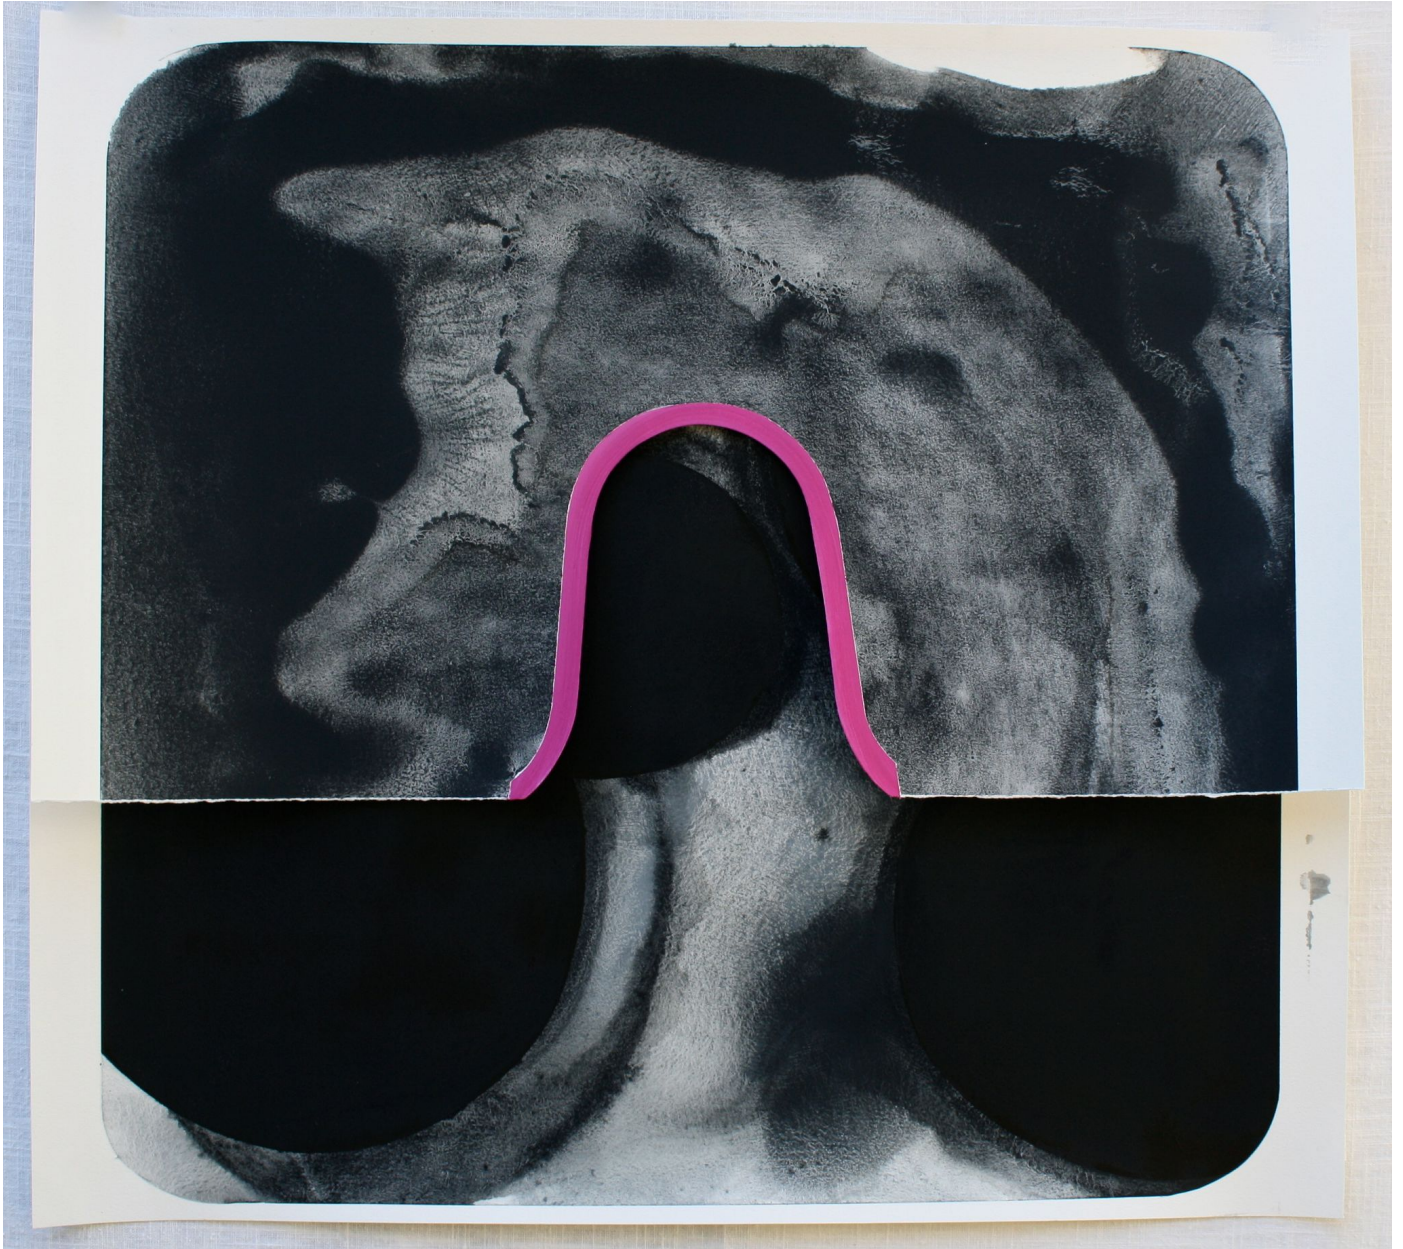

ROBISCHON

MARCELYN MCNEIL, *FRAYED EDGES*
oil on paper, 25 3/4 x 28 in. (65.4 x 71.1 cm)
MMC004