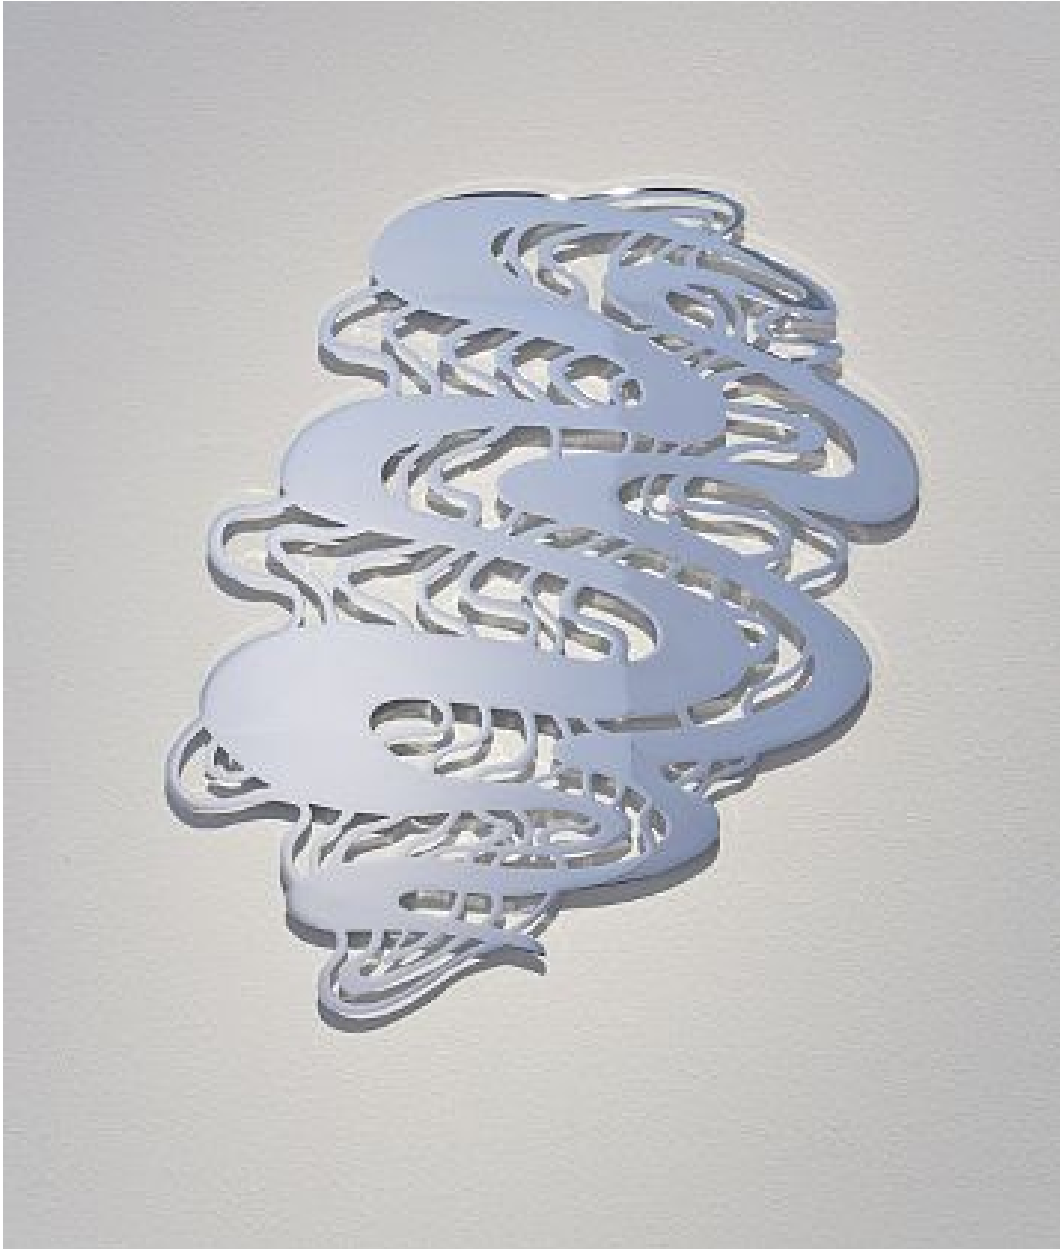

# ROBISCHON

LINDA FLEMING, *WAVELENGTH 2/3*  
chromed steel, 37 x 29 1/2 in. (94 x 74.9 cm)  
FLE004