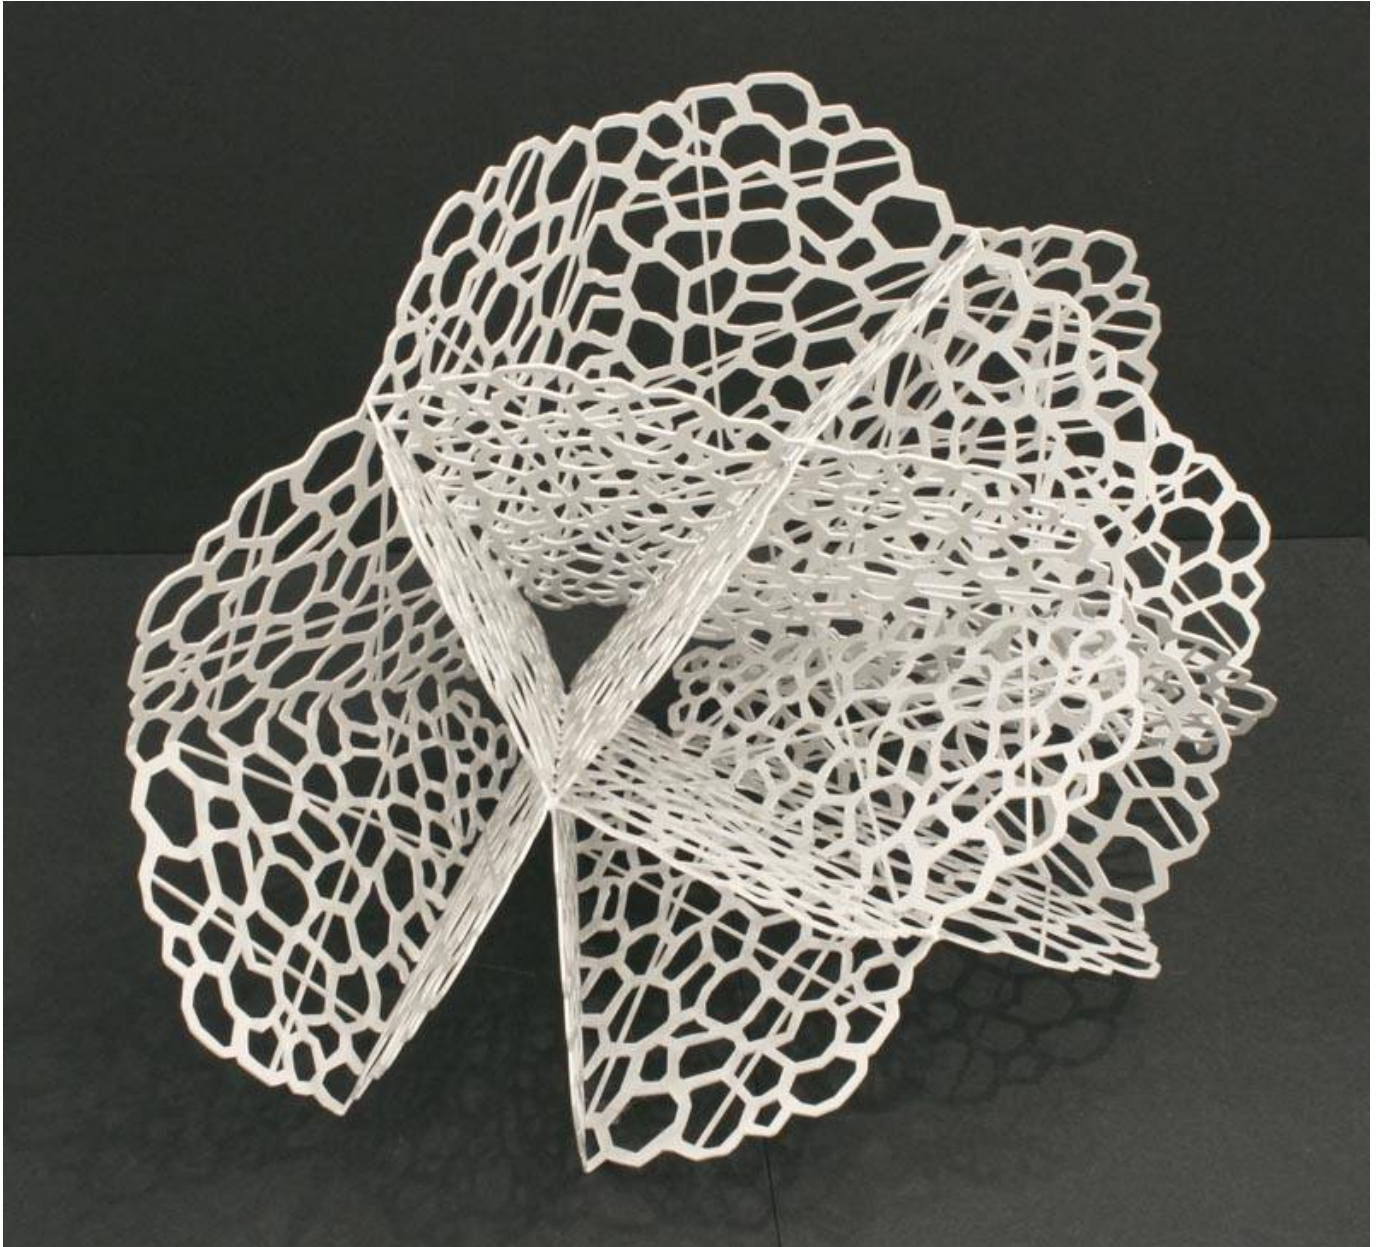

# ROBISCHON

LINDA FLEMING, *PORTENT MAQUETTE 2/3*  
powder-coated steel, 11 x 21 x 12 in. (27.9 x 53.3 x 30.5 cm)  
FLE018