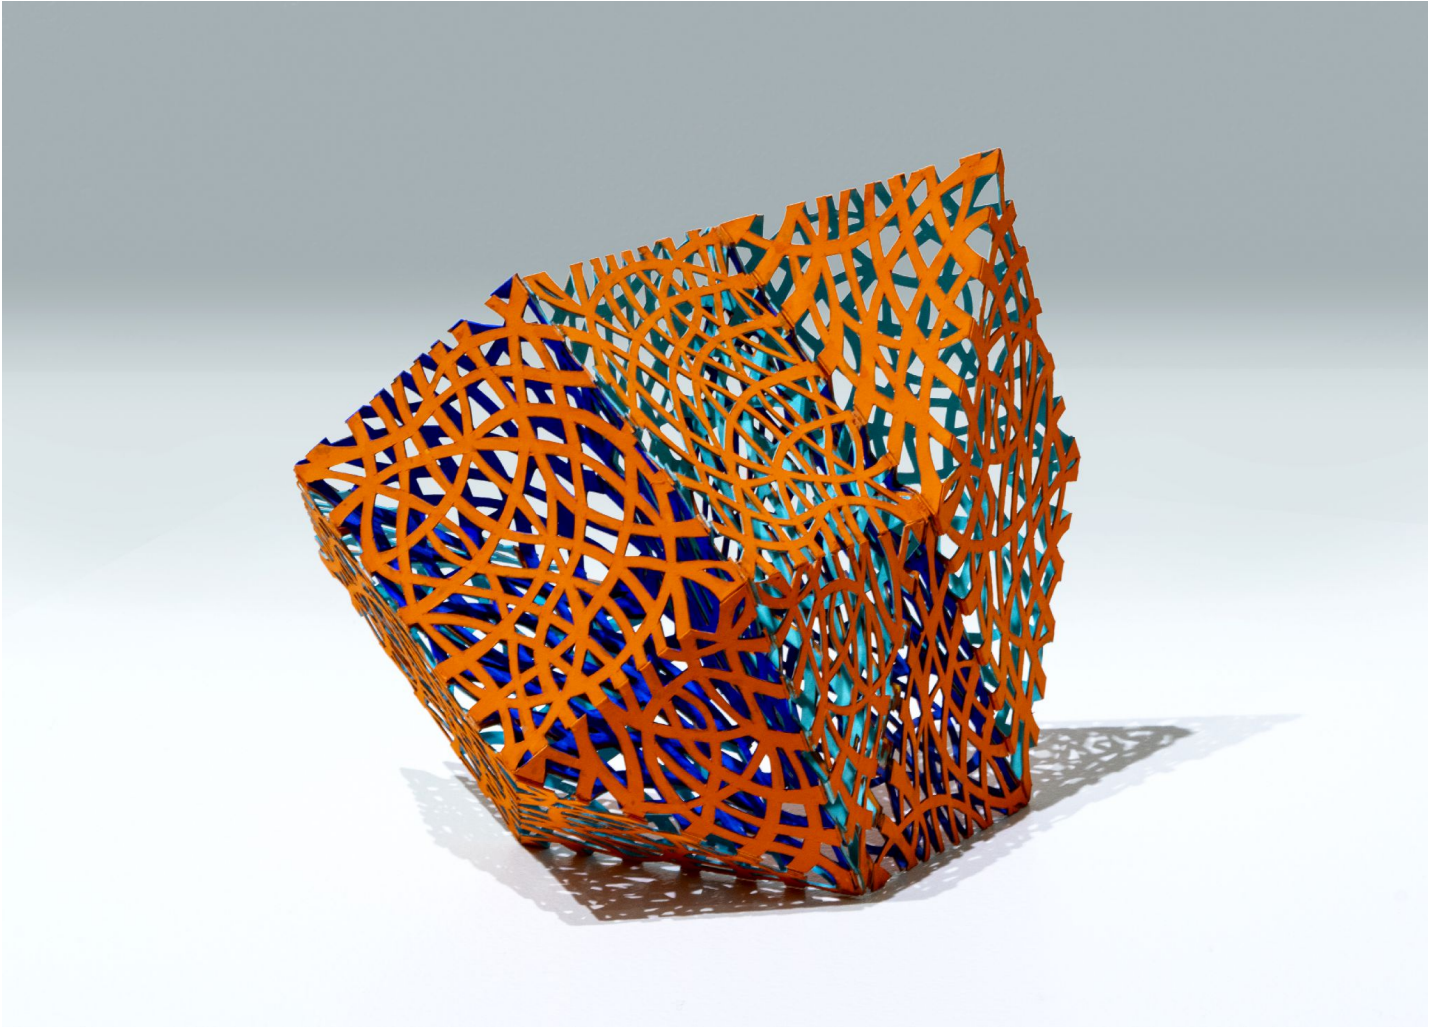

ROBISCHON

LINDA FLEMING, *ORANGE AND BLUES*
hand-cut paper board, 8 3/4 x 10 x 7 1/2 in.
FLE105