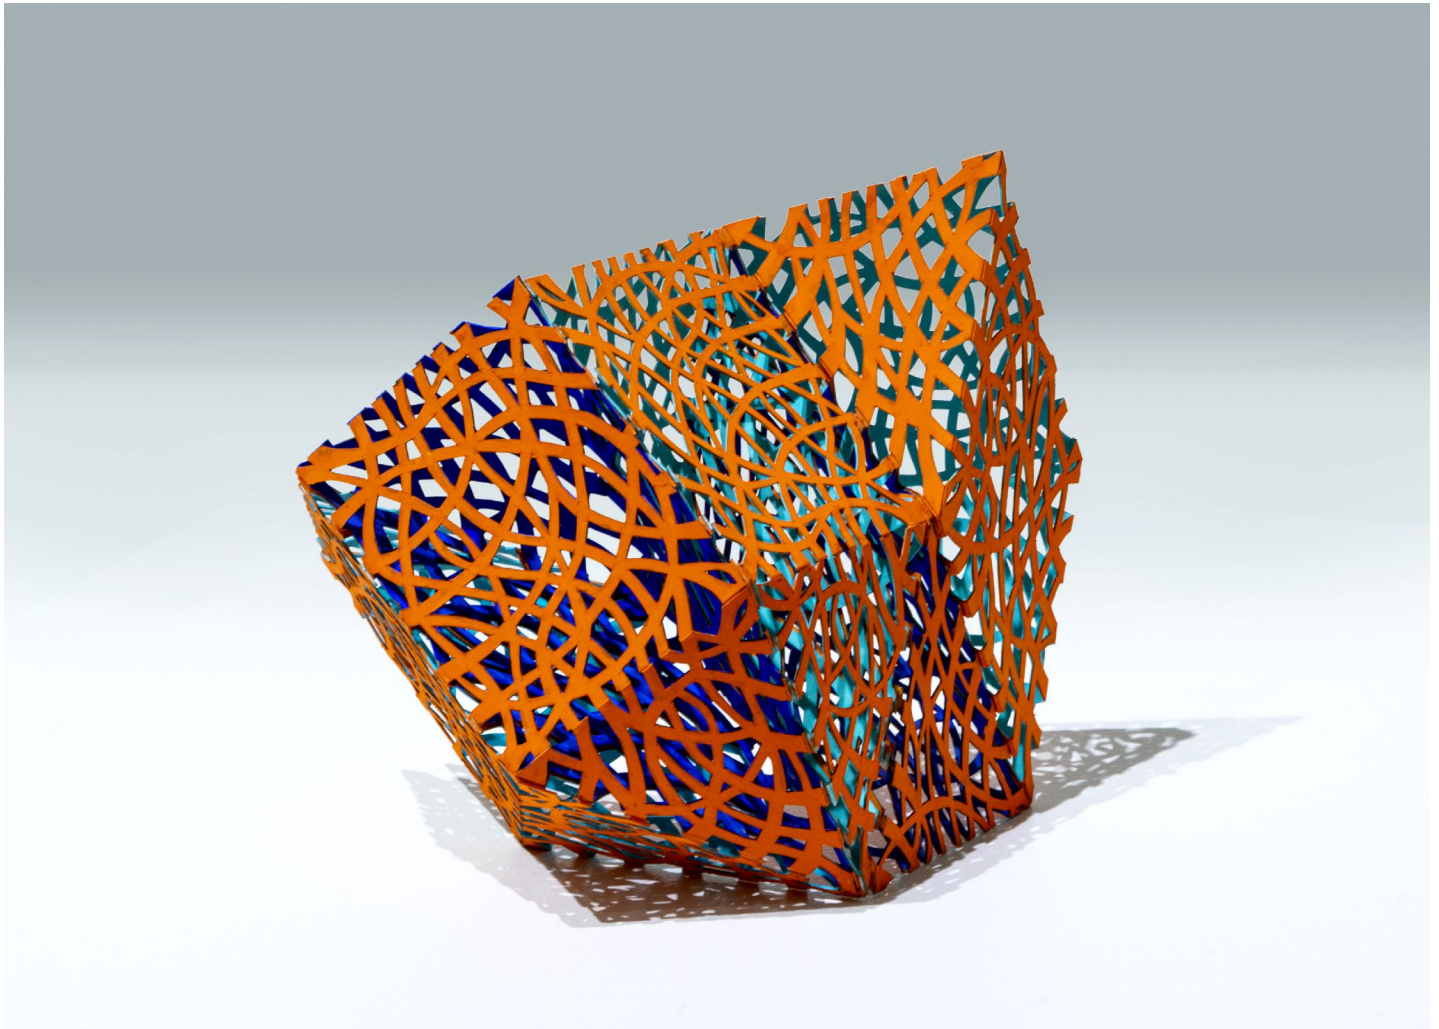

ROBISCHON

LINDA FLEMING, *ORANGE AND BLUES*
hand-cut paper board, 8 3/4 x 10 x 7 1/2 in.
FLE105