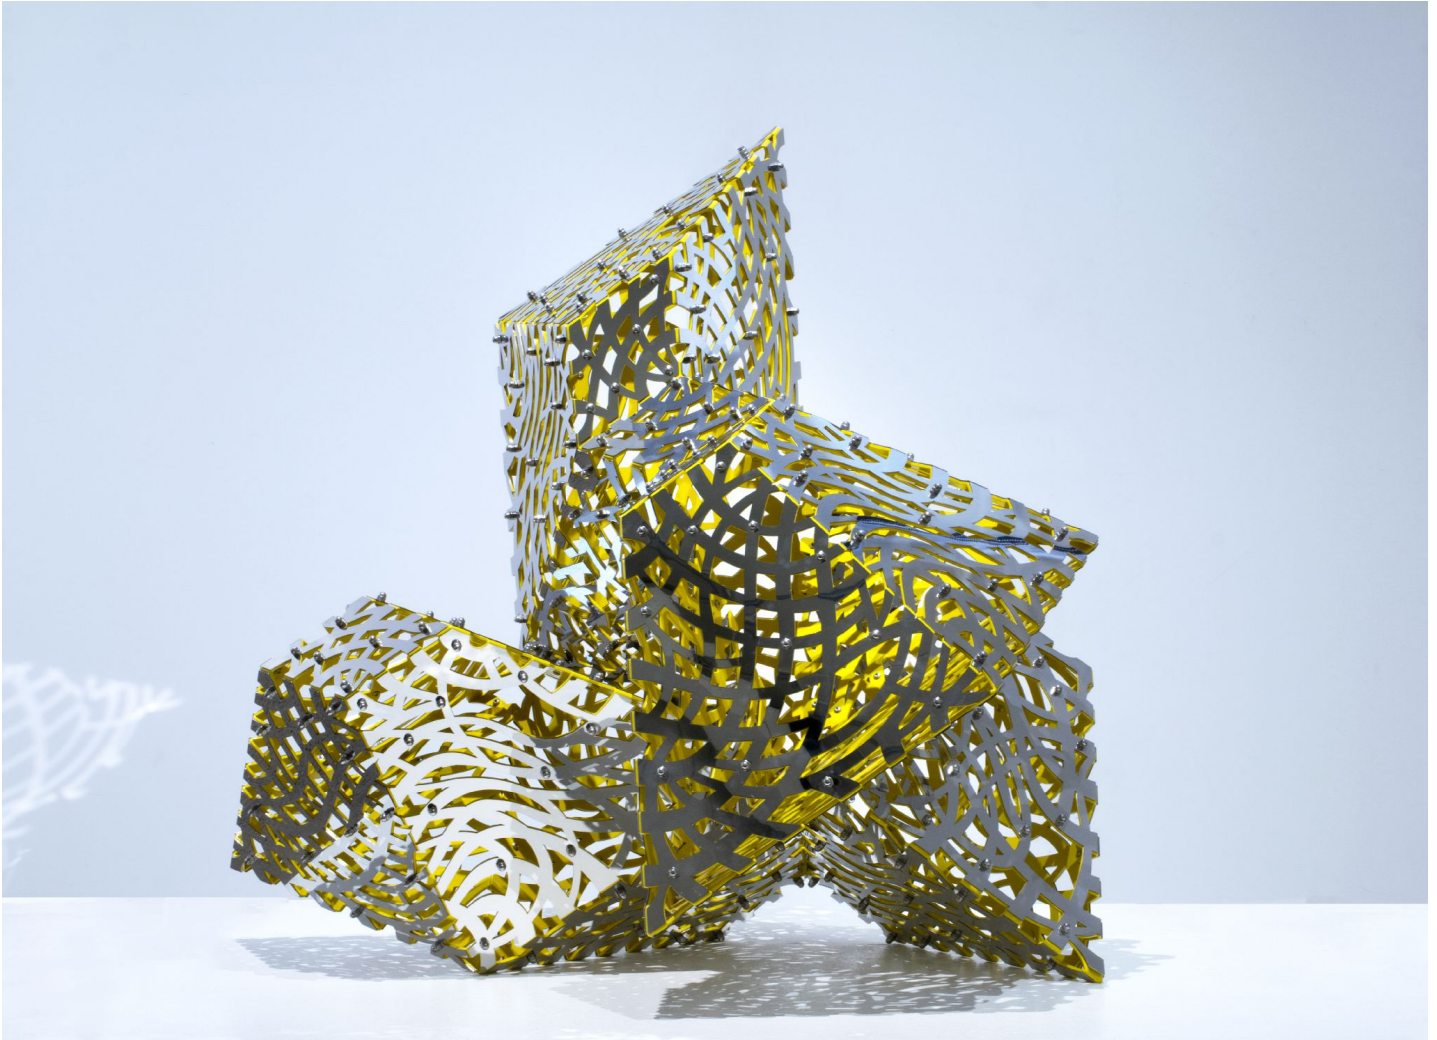

ROBISCHON

LINDA FLEMING, *MIRAGE*
powder-coated and mirrored stainless steel, 39 x 42 x 36 in.
FLE113