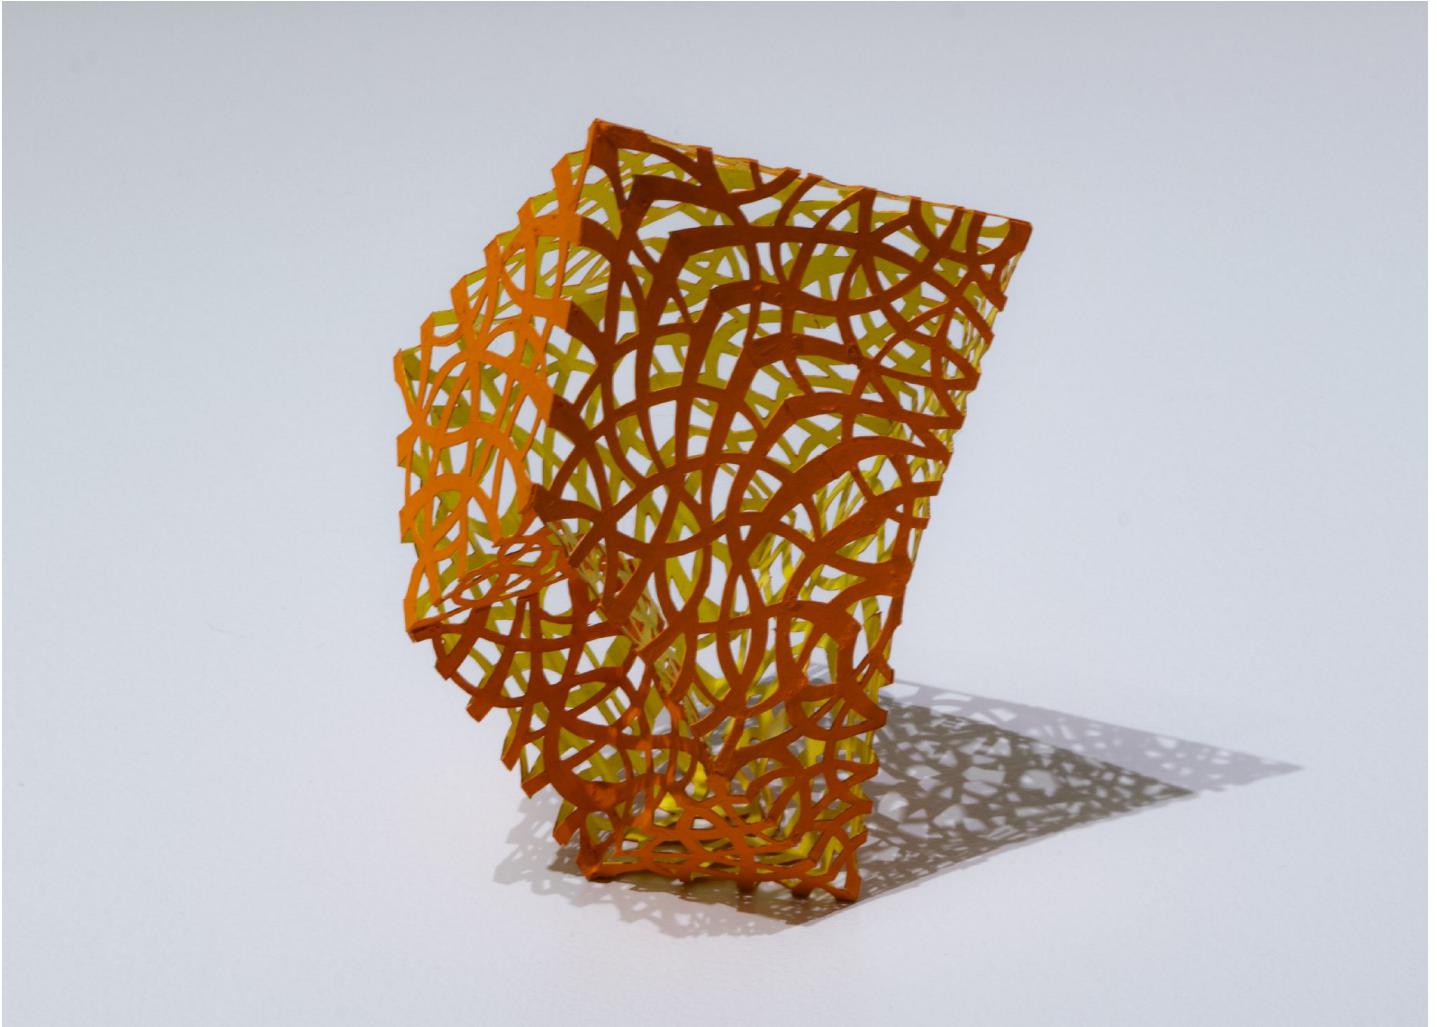

ROBISCHON

LINDA FLEMING, *LAST LIGHT*
hand-cut paper board, 8 x 5 x 7 in.
FLE103