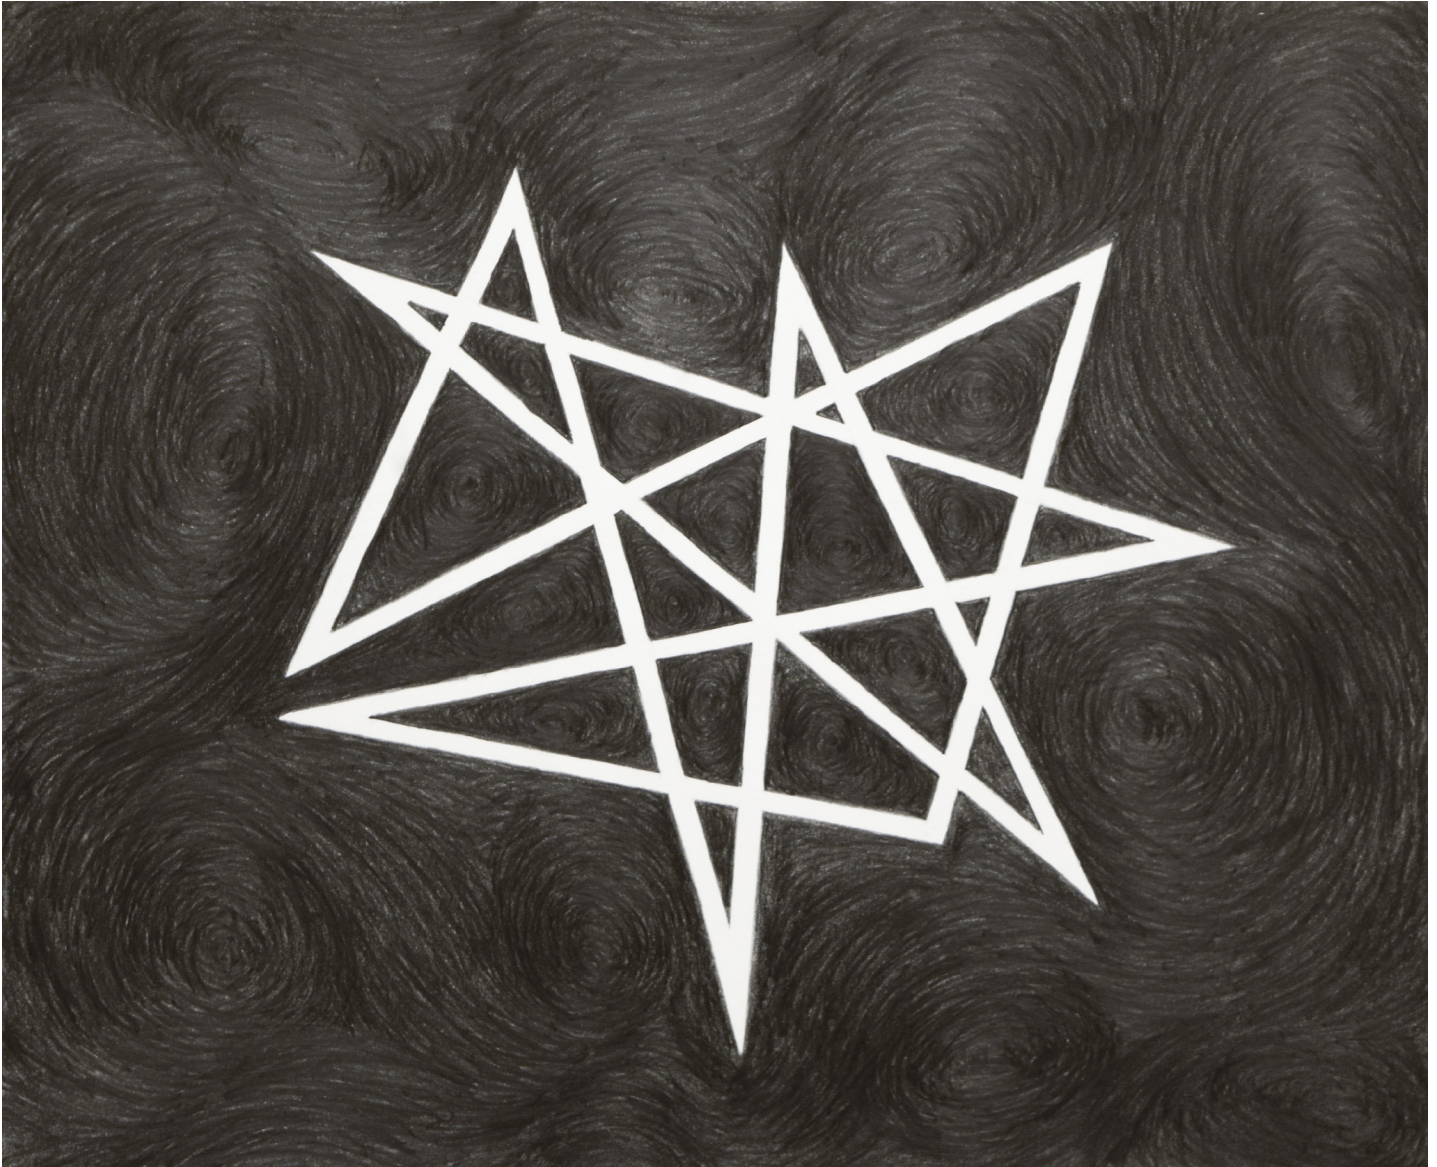

ROBISCHON

LINDA FLEMING, *GRAPHITE WALL DRAWING*
Graphite on Paper, 14 x 17 in.
FLE093