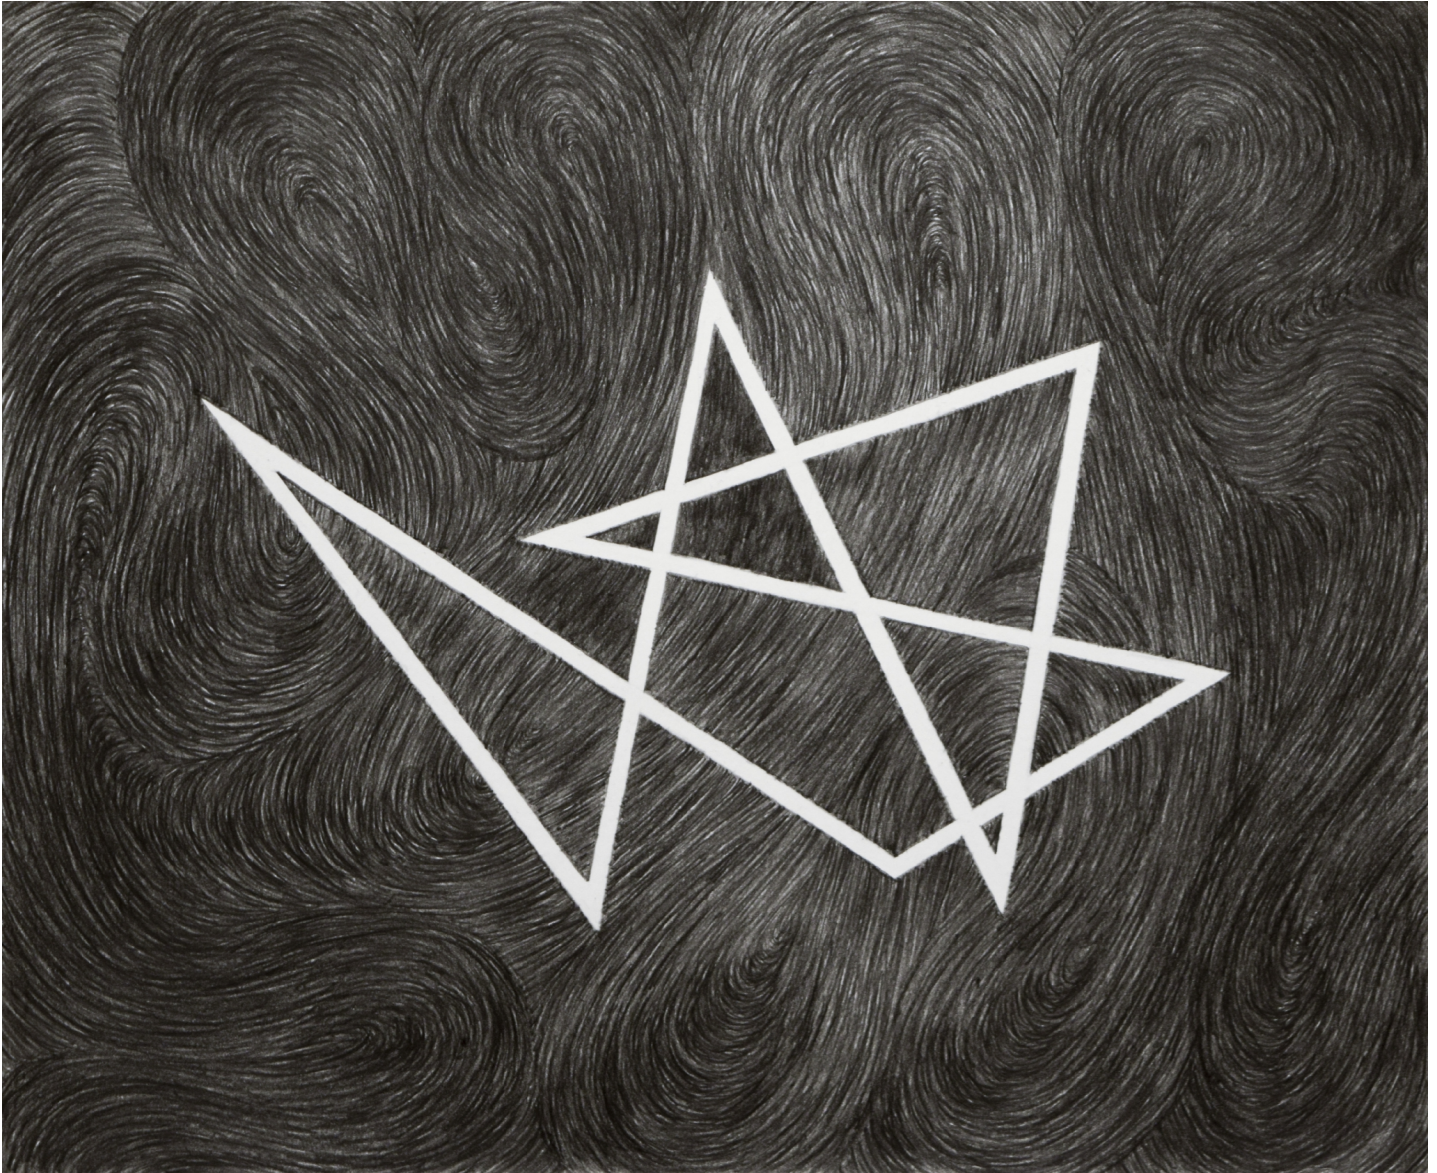

# ROBISCHON

LINDA FLEMING, *GRAPHITE WALL DRAWING*

Graphite on Paper, 14 x 17 in.

FLE092