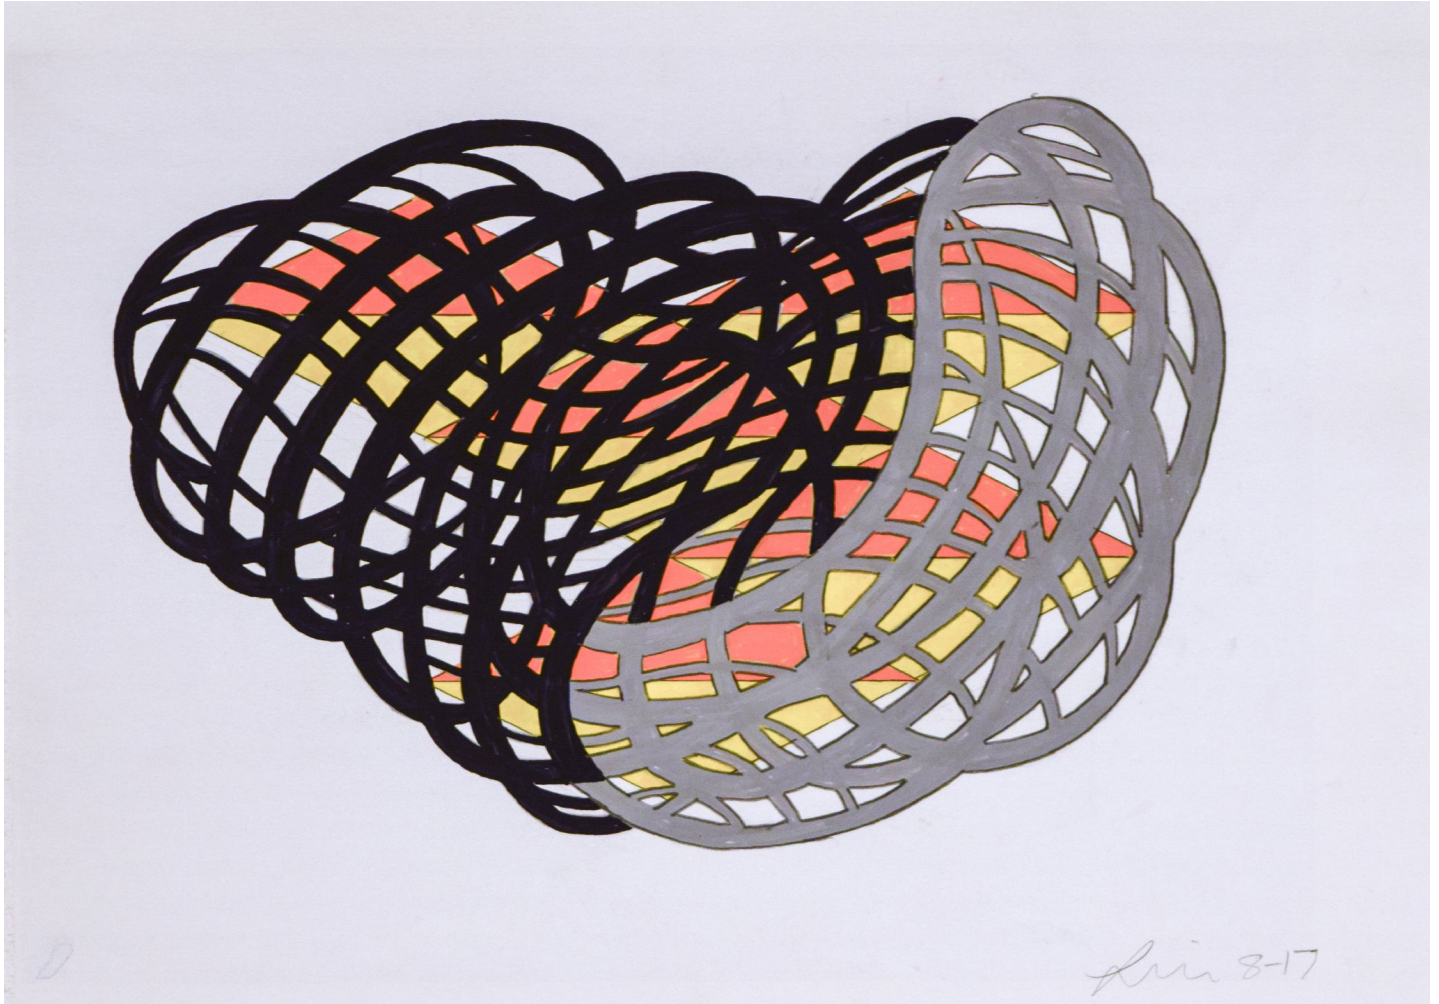

ROBISCHON

LINDA FLEMING, *GOUACHE WALL DRAWING*
graphite and gouache on paper, 9 x 12 in. (22.9 x 30.5 cm)
FLE069