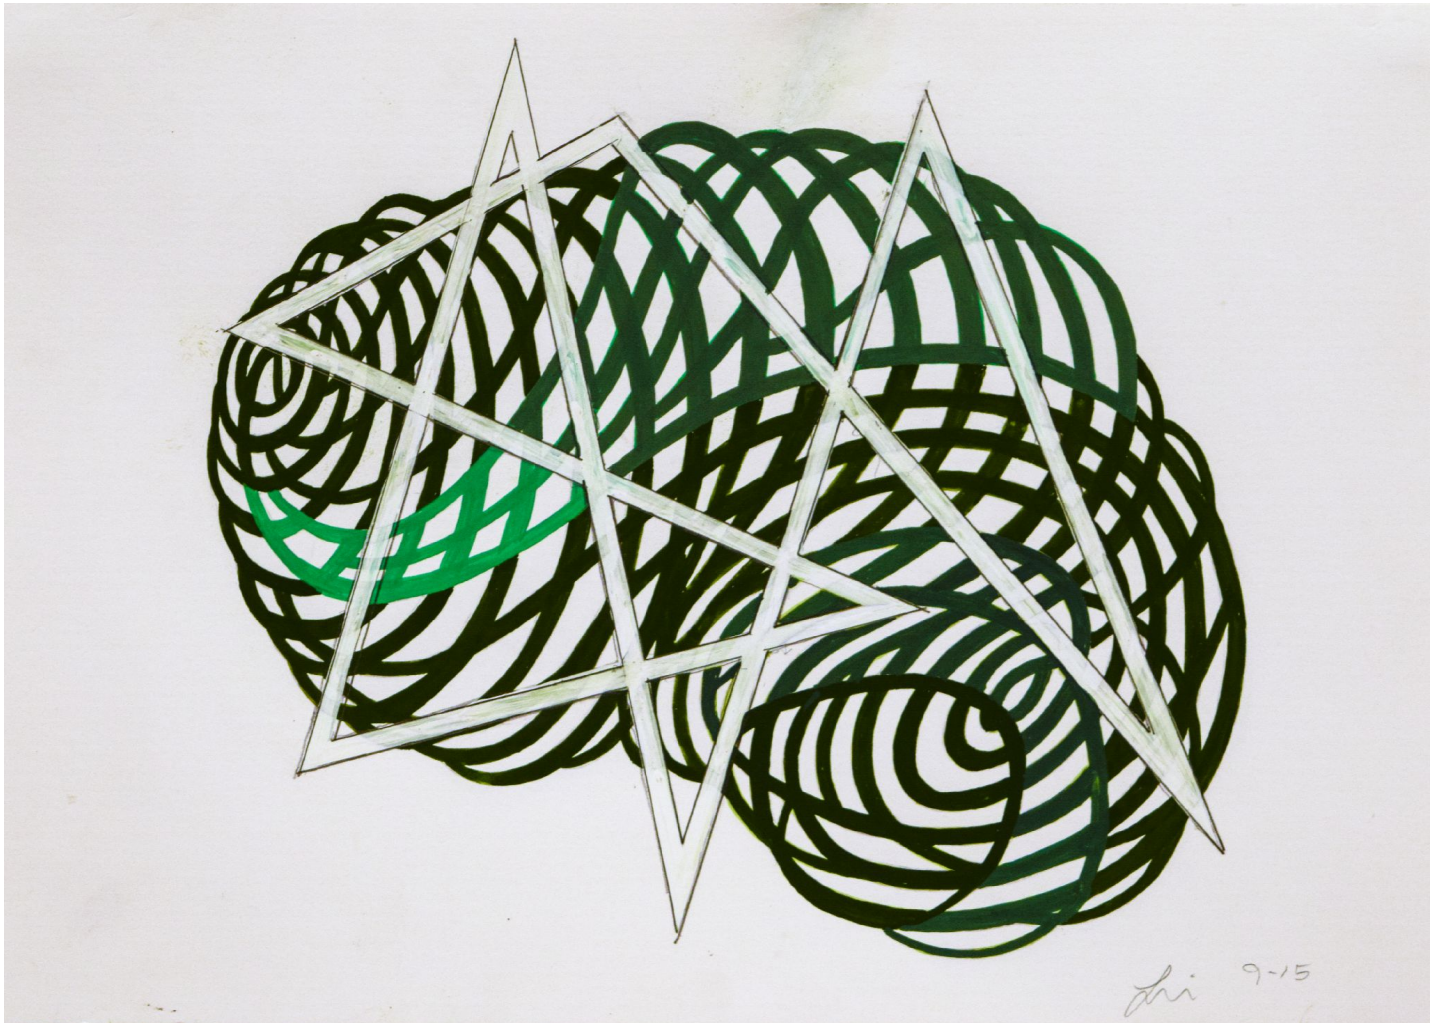

# ROBISCHON

LINDA FLEMING, *GOUACHE WALL DRAWING*  
graphite and gouache on paper, 9 x 12 in. (22.9 x 30.5 cm)  
FLE067