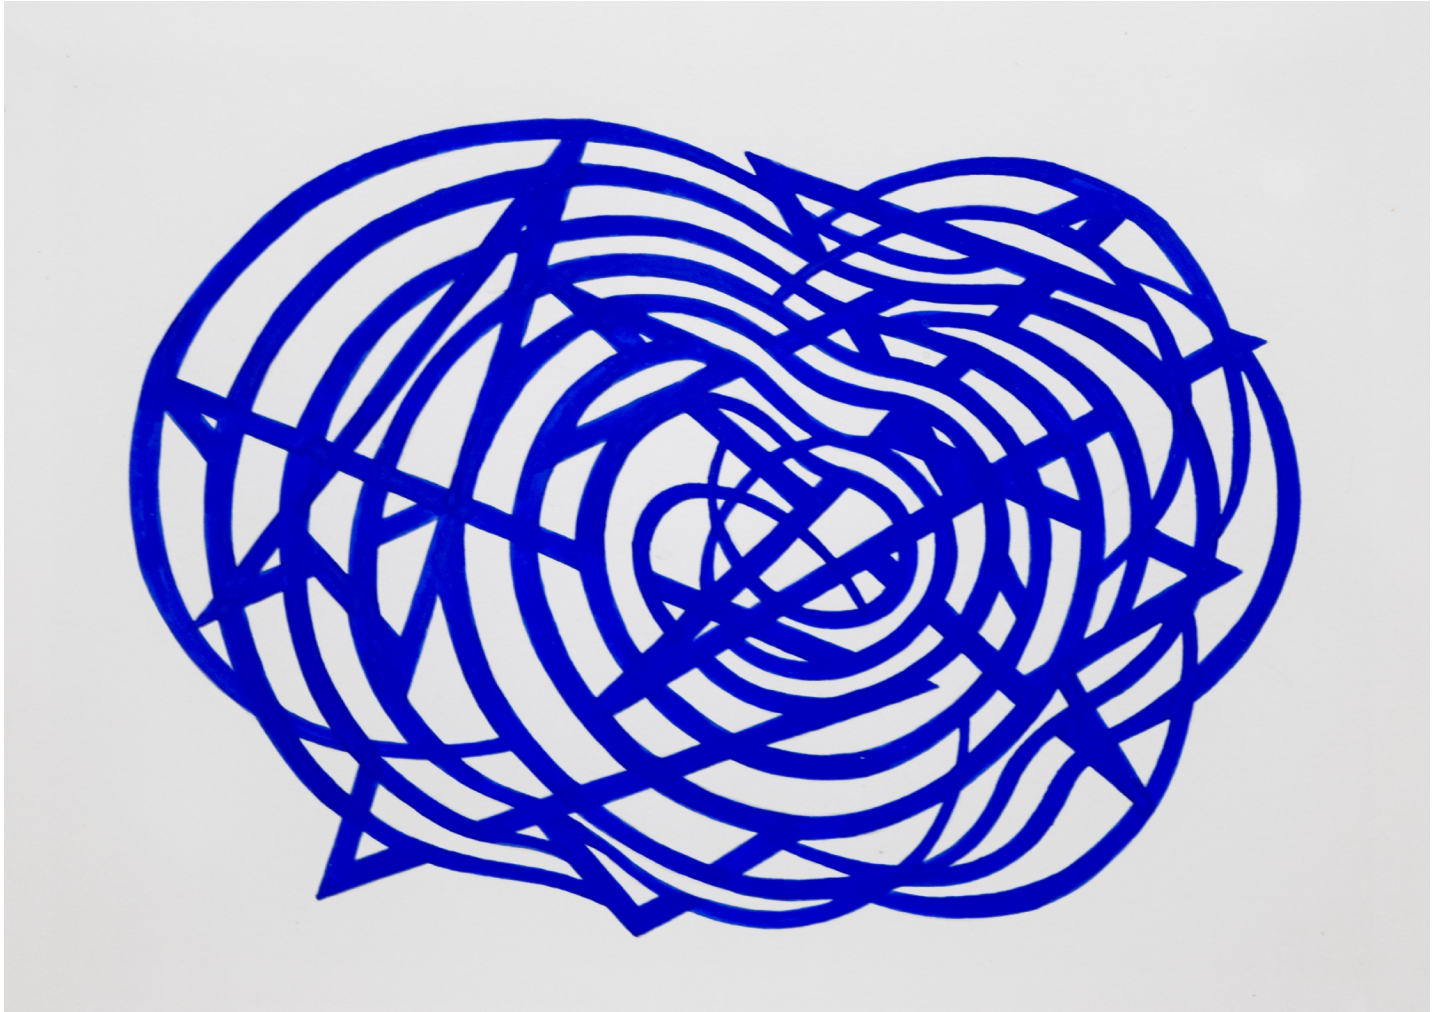

ROBISCHON

LINDA FLEMING, *GOUACHE WALL DRAWING*
graphite and gouache on paper, 9 x 12 in.
FLE083