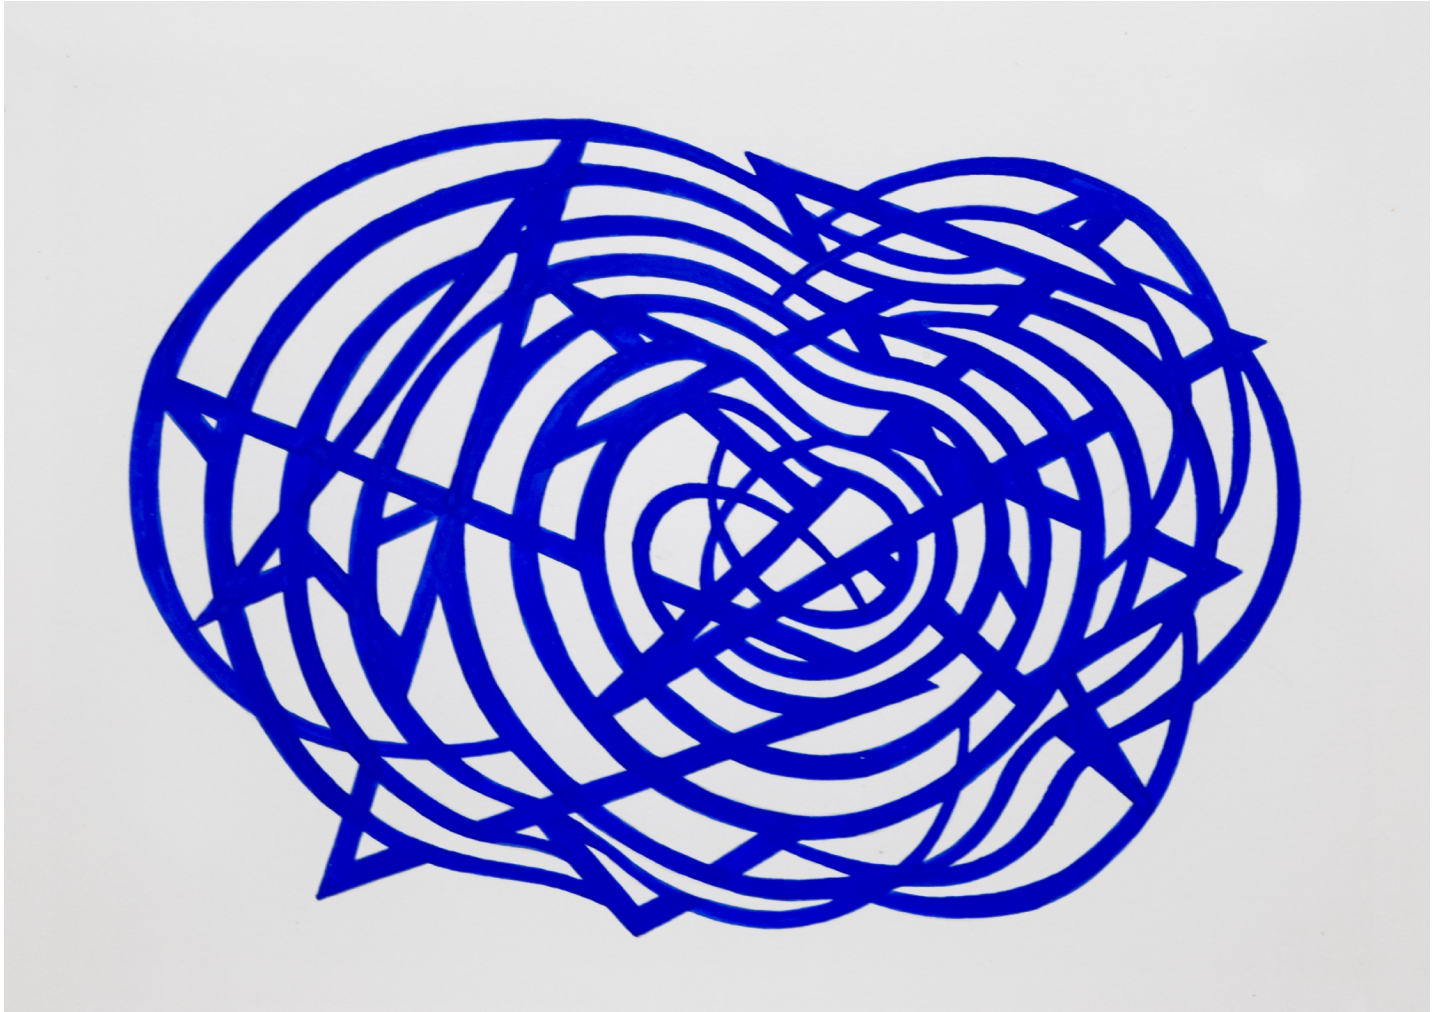

# ROBISCHON

LINDA FLEMING, *GOUACHE WALL DRAWING*  
graphite and gouache on paper, 9 x 12 in.  
FLE083