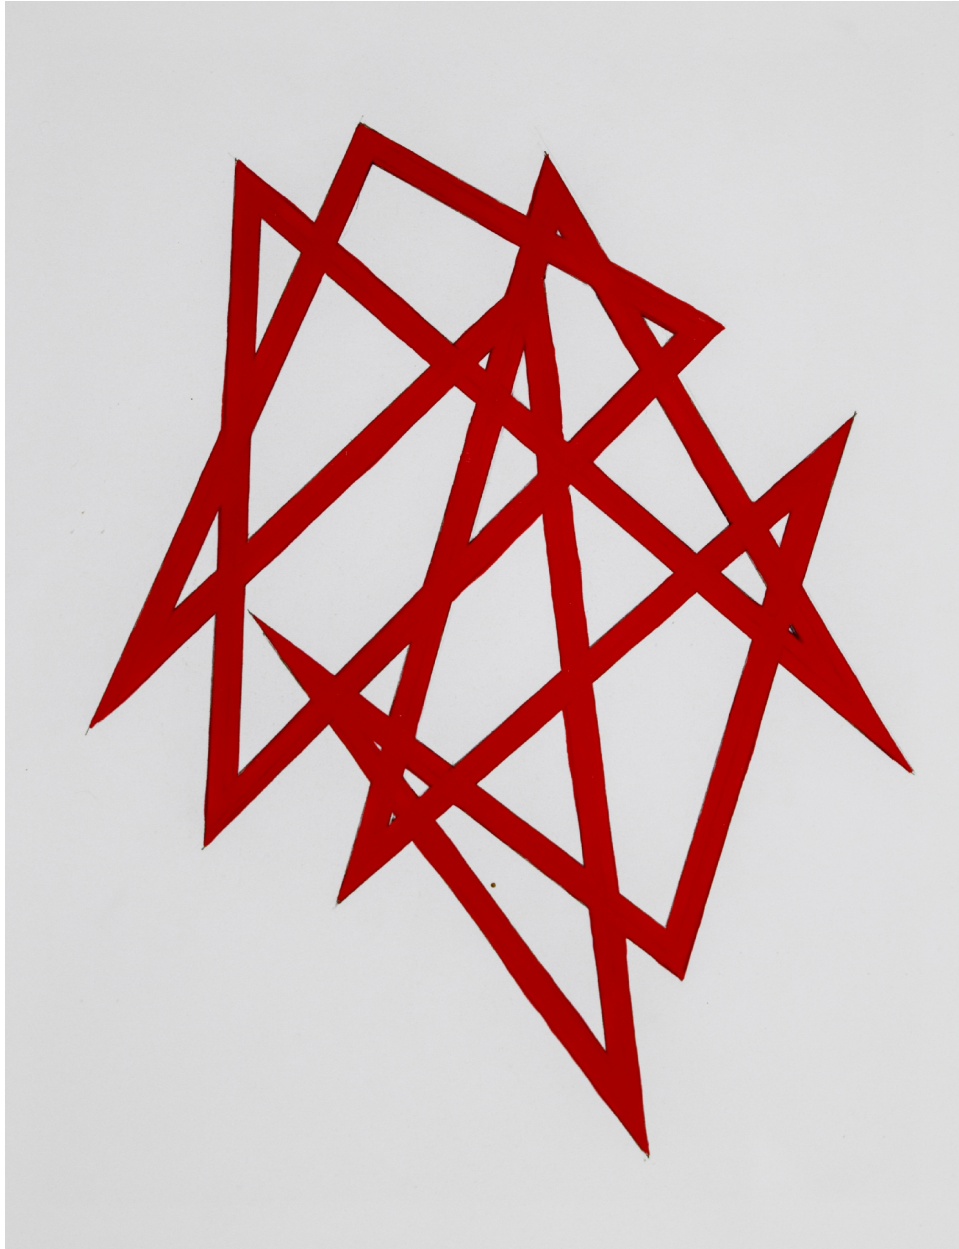

ROBISCHON

LINDA FLEMING, *GOUACHE WALL DRAWING*
graphite and gouache on paper, 9 x 12 in.
FLE082