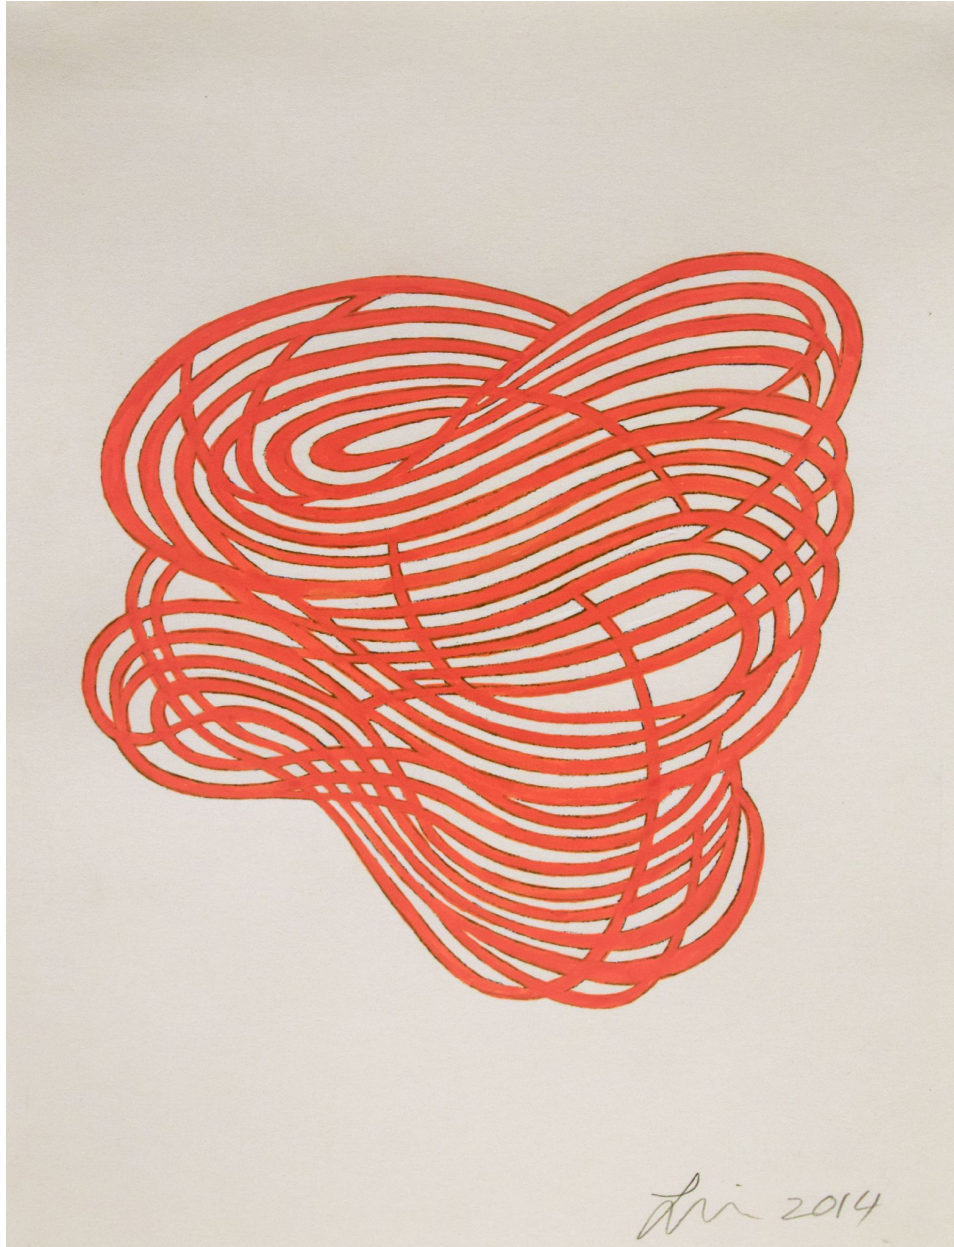

ROBISCHON

LINDA FLEMING, *GOUACHE WALL DRAWING*
graphite and gouache on paper, 12 x 9 in. (30.5 x 22.9 cm)
FLE068