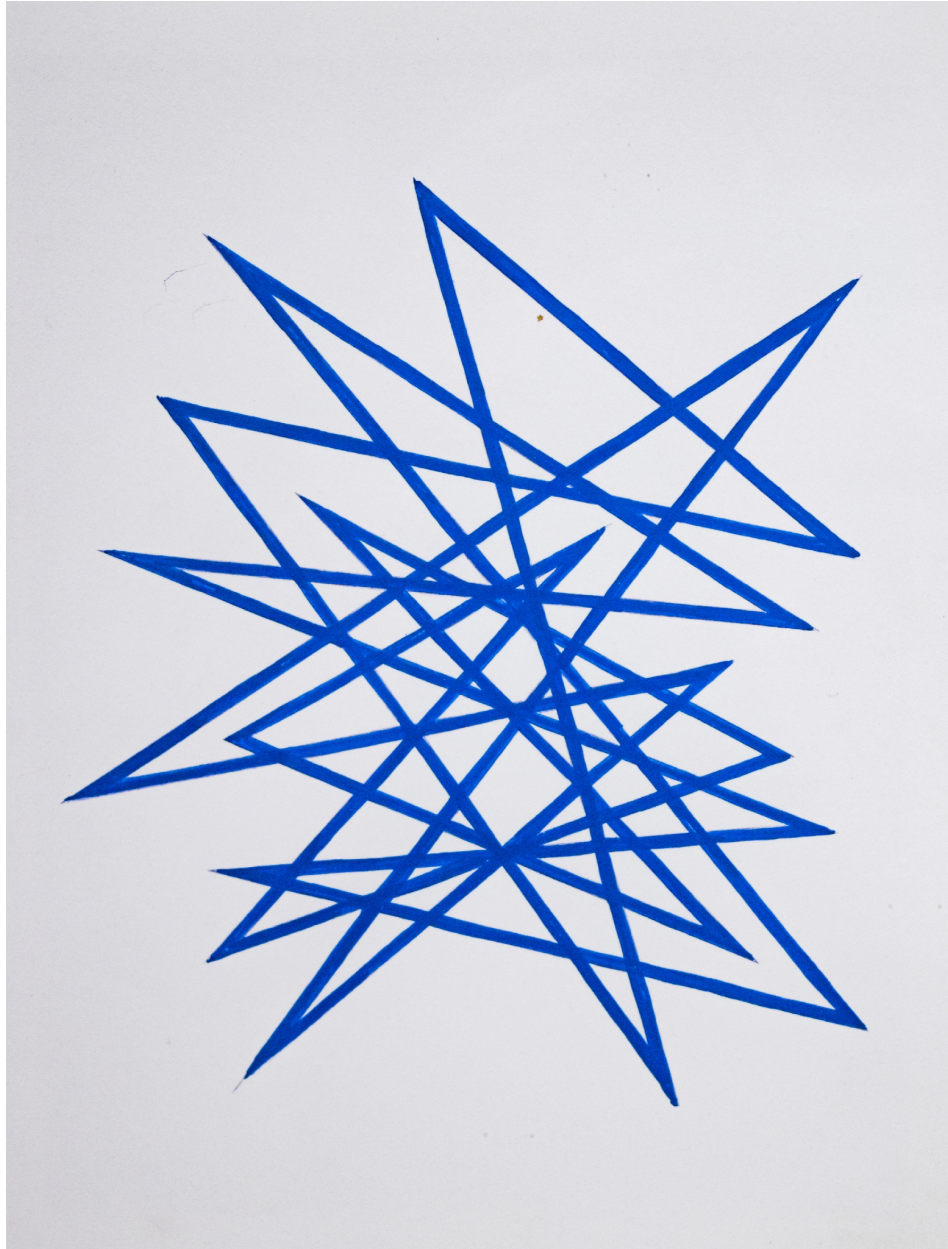

# ROBISCHON

LINDA FLEMING, *GOUACHE WALL DRAWING*  
graphite and gouache on paper, 12 x 9 in.  
FLE084