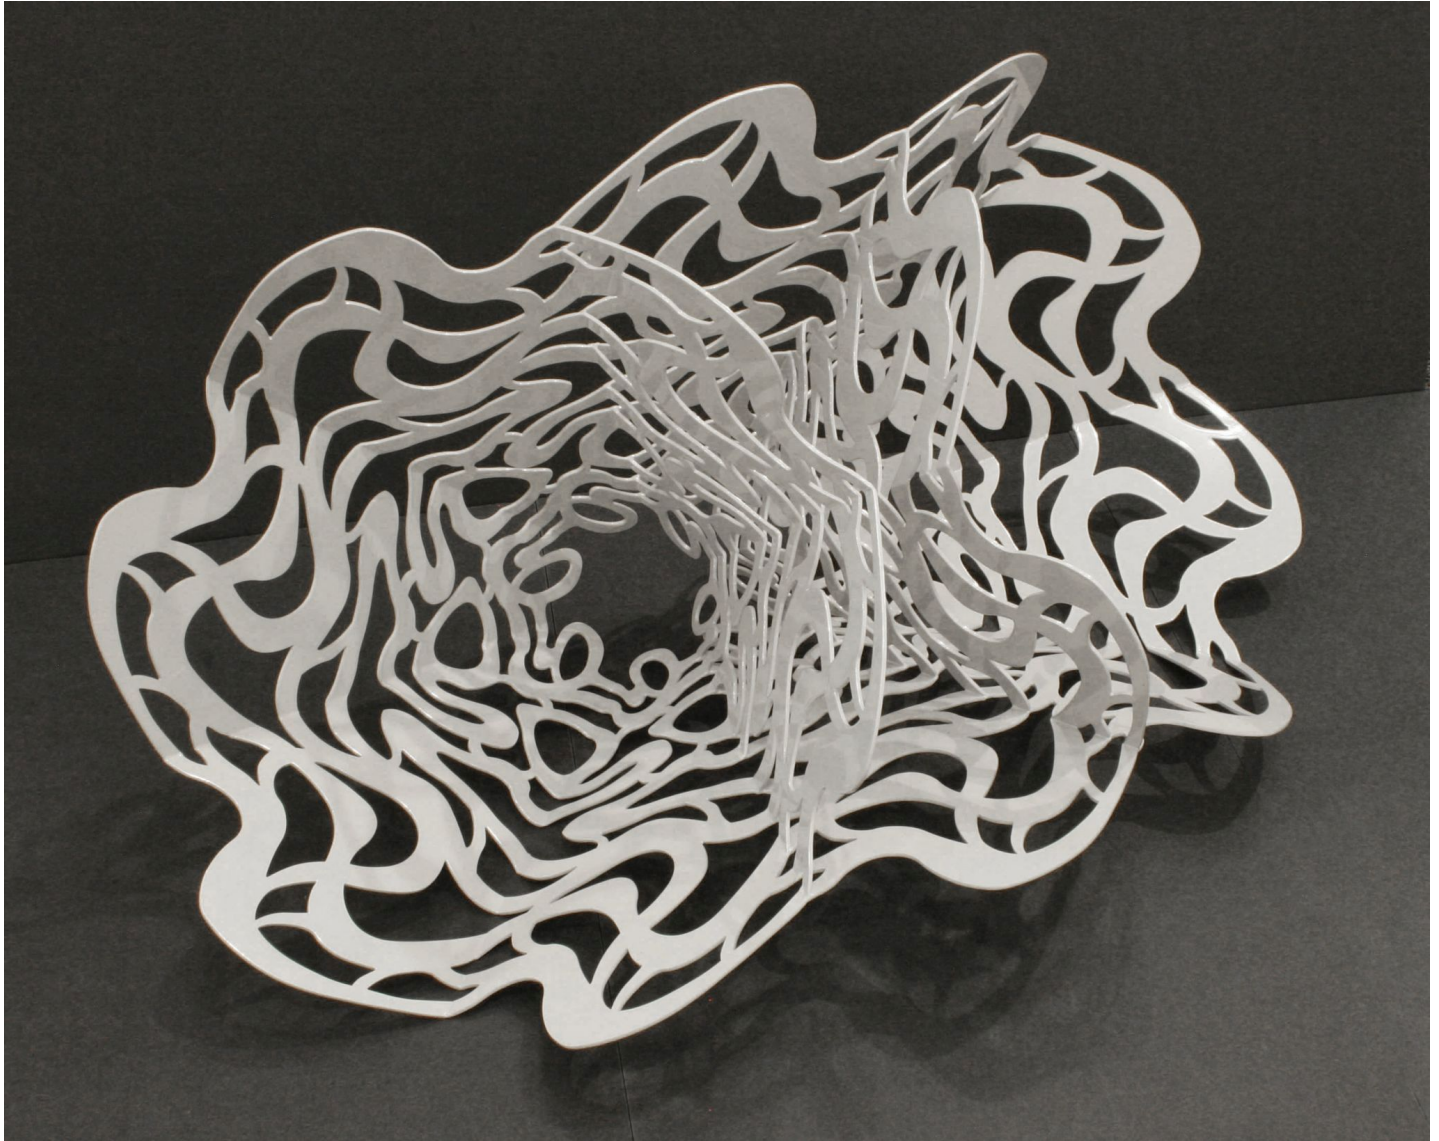

ROBISCHON

LINDA FLEMING, *FUMEROLE MAQUETTE 3/3*
powder coated steel, 13 1/2 x 25 x 14 in.
FLE044