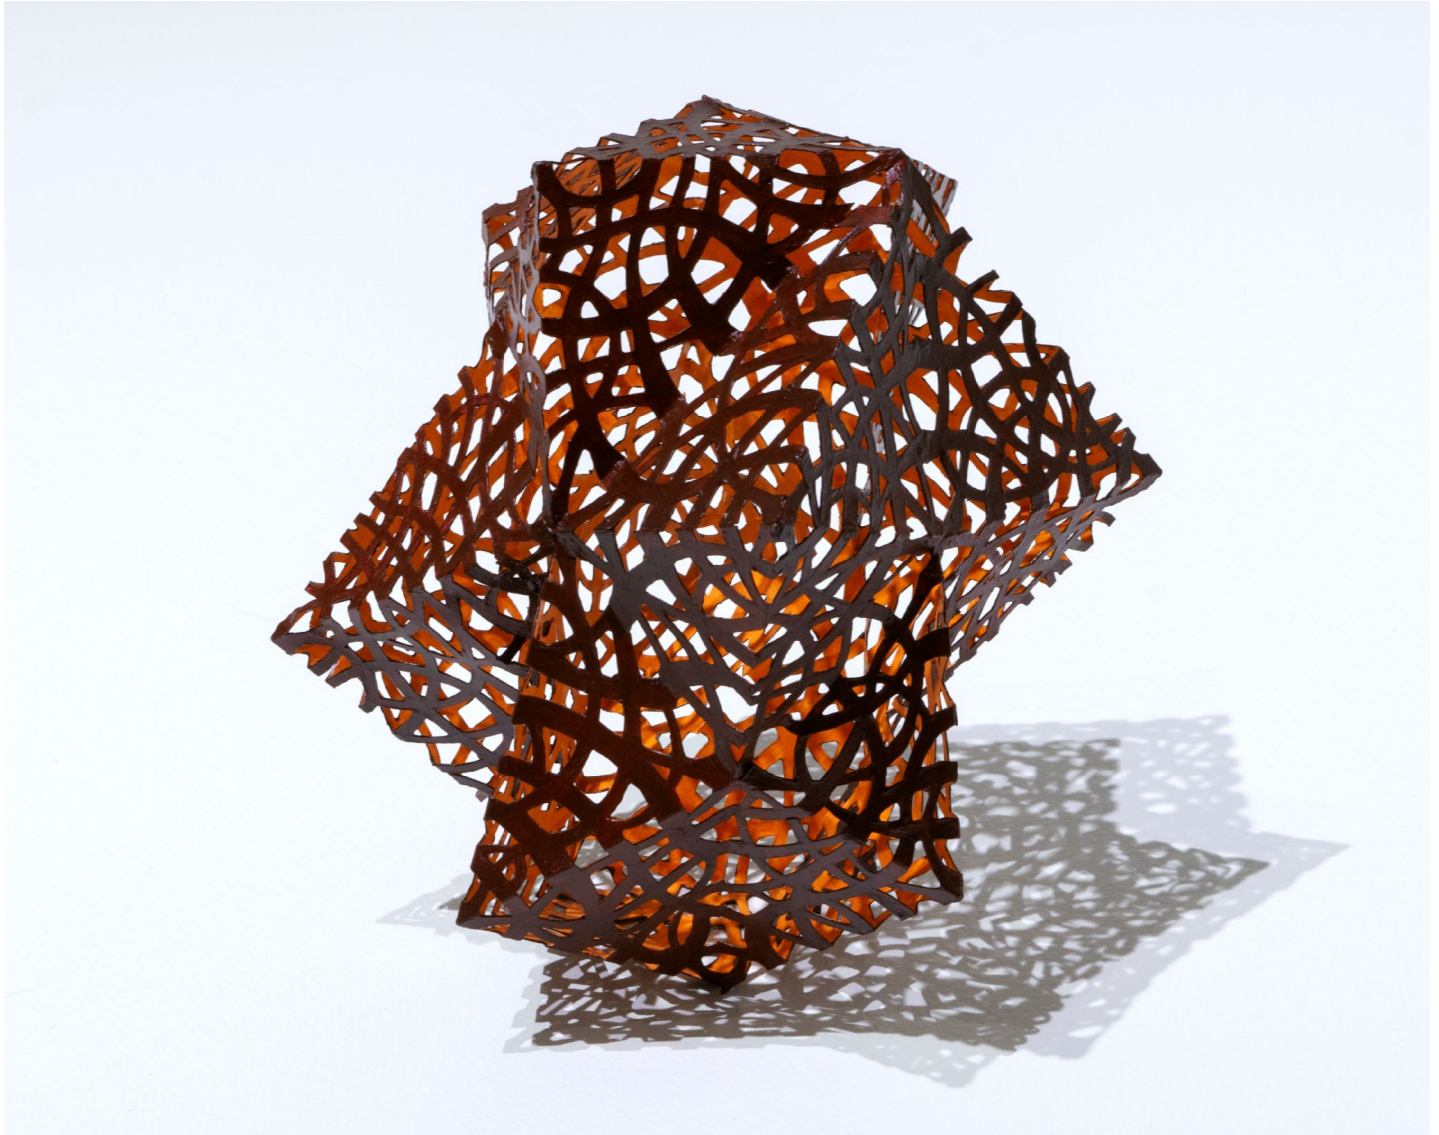

# ROBISCHON

LINDA FLEMING, *FIRE WITHIN*  
hand-cut paper board, 8 x 7 x 7 in.  
FLE099