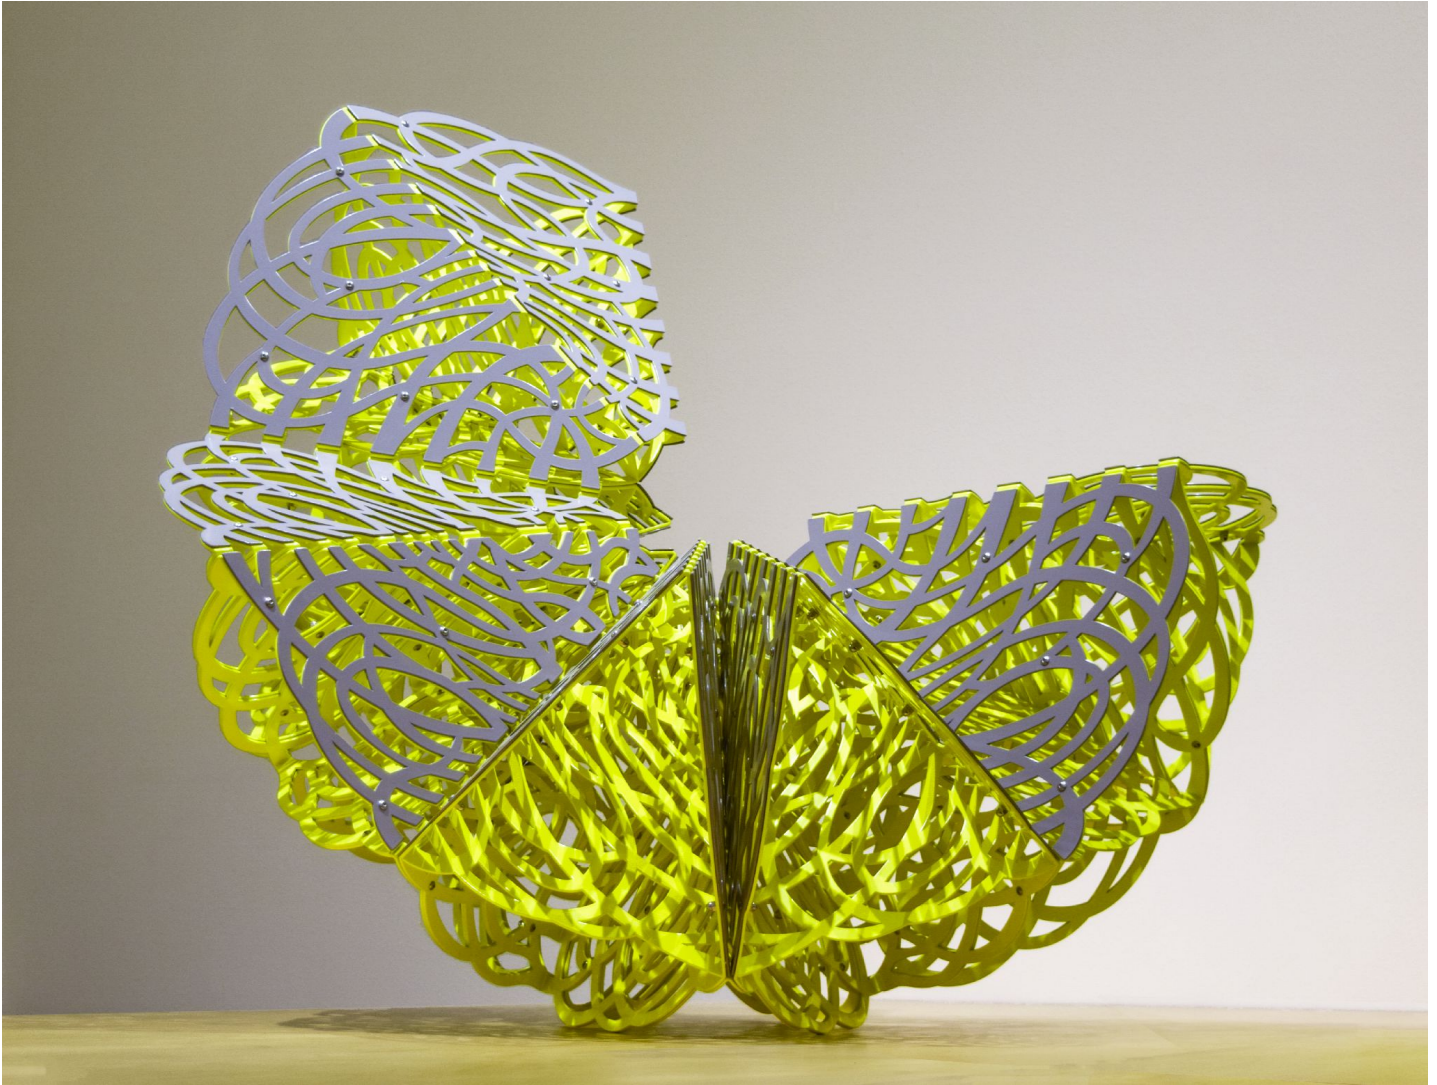

ROBISCHON

LINDA FLEMING, *CIRRUS 3/3*
powder-coated stainless steel, 39 x 46 x 37 in.
FLE094