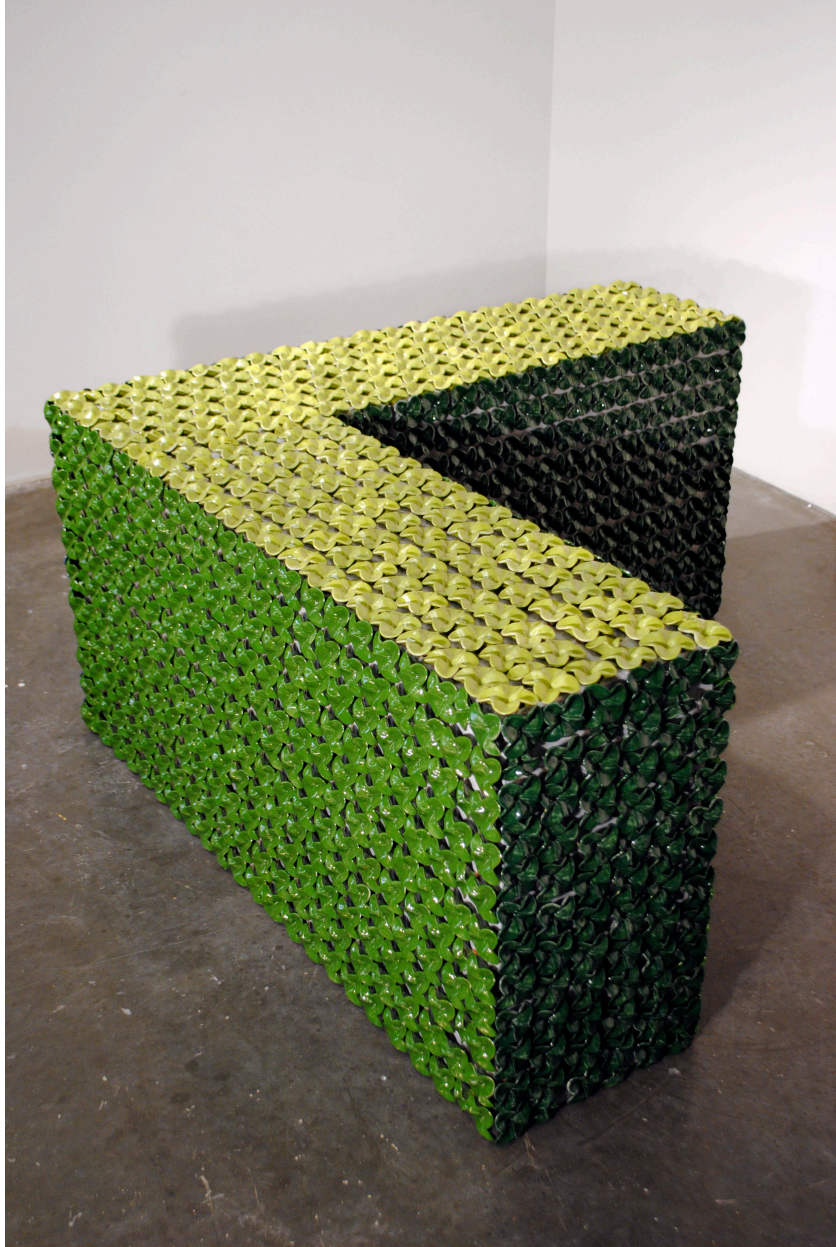

ROBISCHON

KIM DICKEY, *MONOCHROME CORNER*
glazed terracotta, 24 x 49 x 50 in.