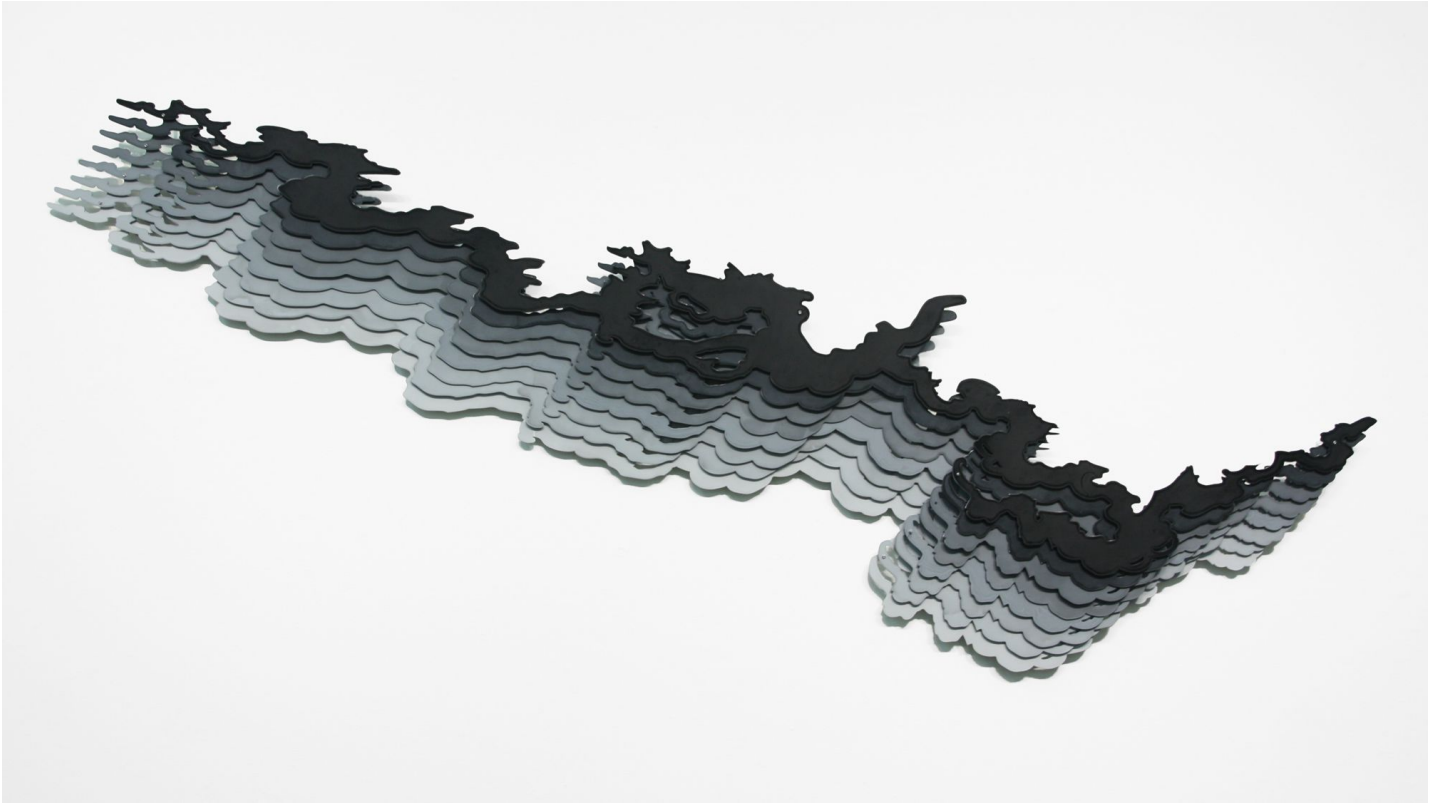

ROBISCHON

KATY STONE, *TOPO 1/3*
59 x 28 x 2 in. (76.2 x 175.3 x 5.1 cm)
STO077