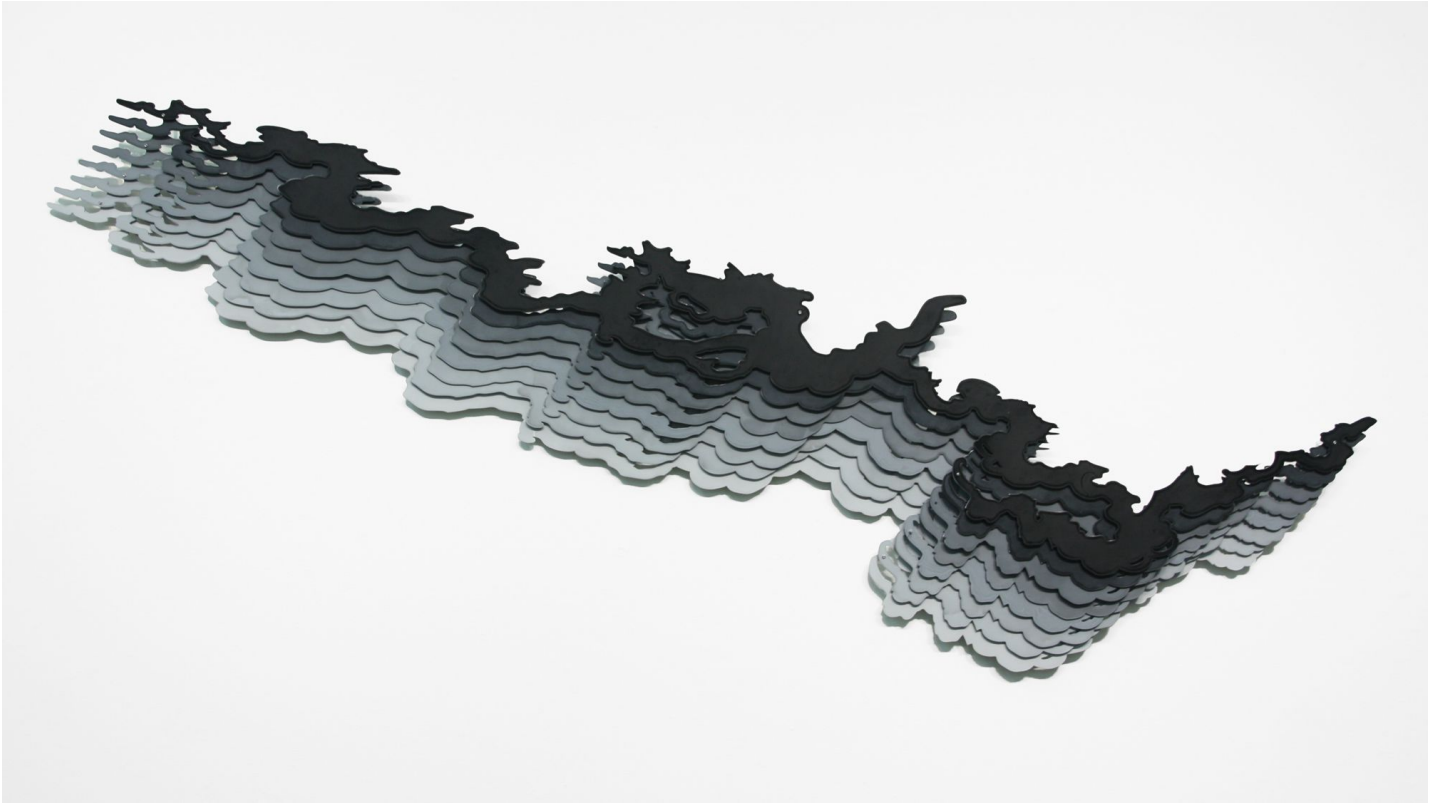

# ROBISCHON

KATY STONE, *TOPO 1/3*  
59 x 28 x 2 in. (76.2 x 175.3 x 5.1 cm)  
STO077