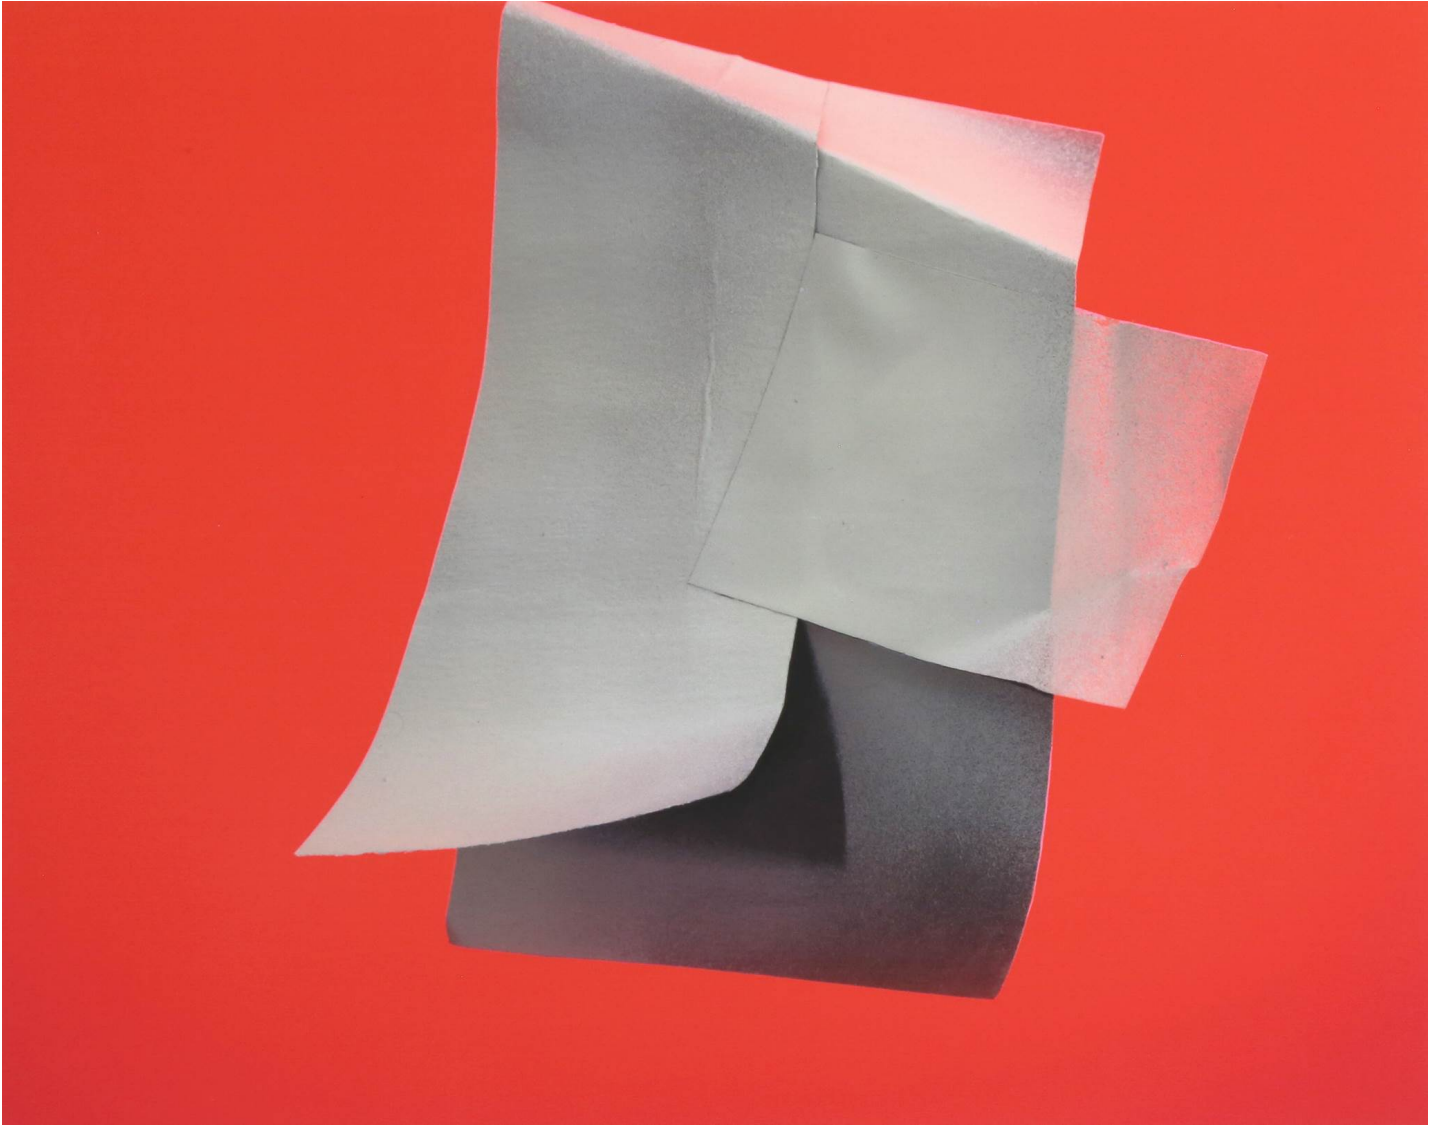

# ROBISCHON

KATE PETLEY, *SHADE*  
archival print and acrylic on canvas, 22 x 28 in.  
KPT116