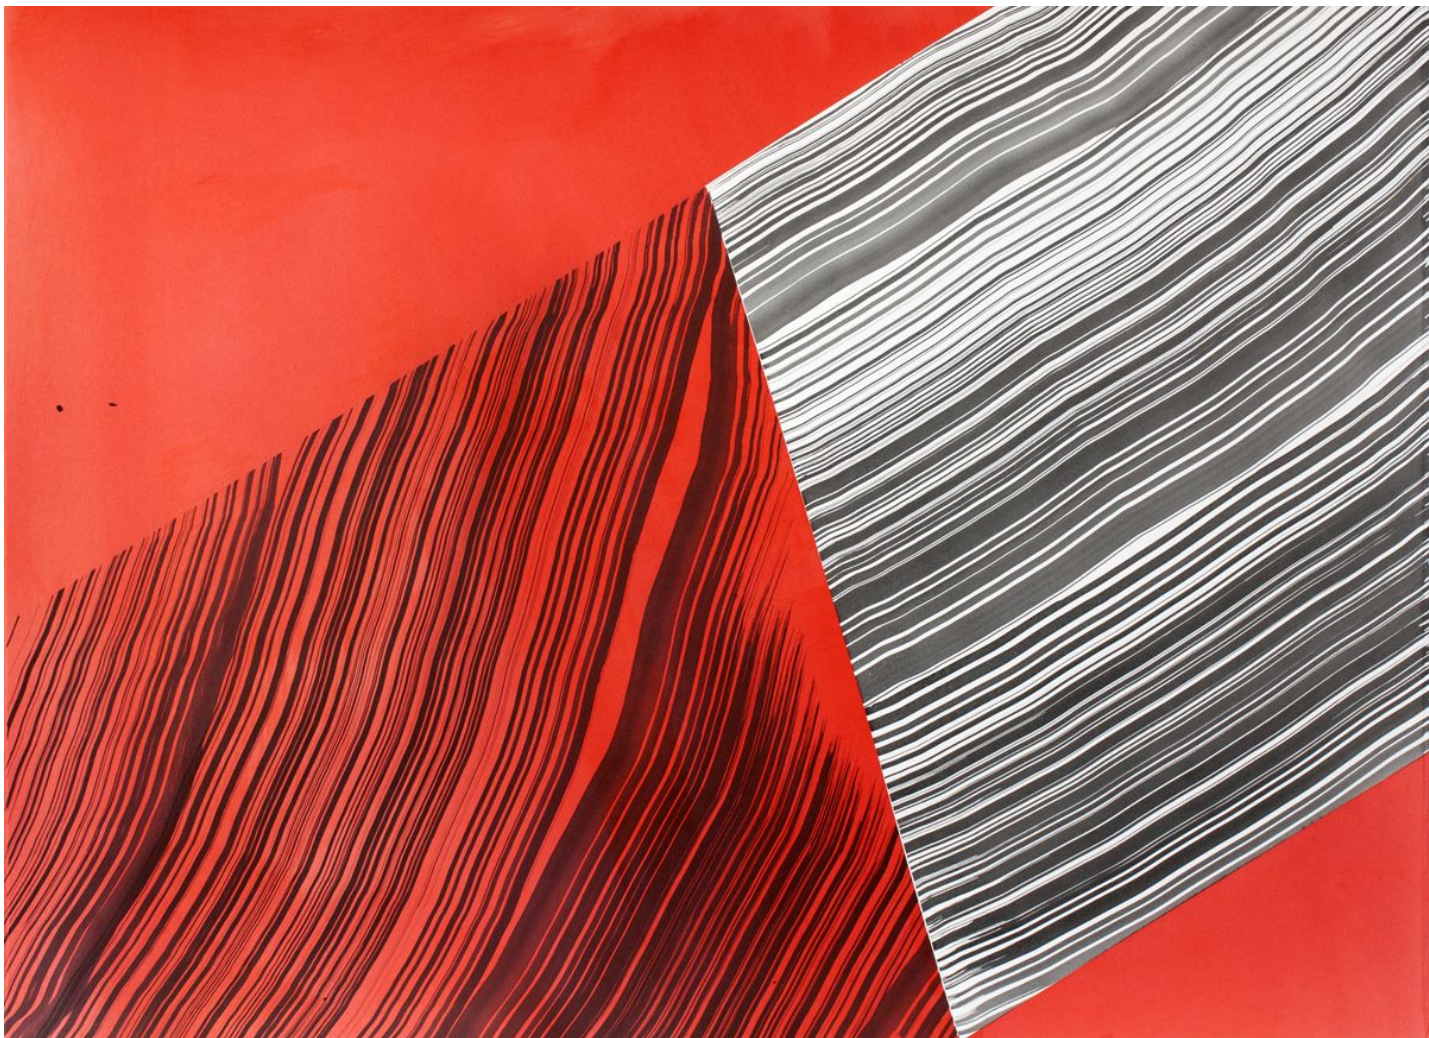

ROBISCHON

KATE PETLEY, *CURTAILED*
ink and acrylic on paper, 22 x 30 in. (55.9 x 76.2 cm)
KPT043