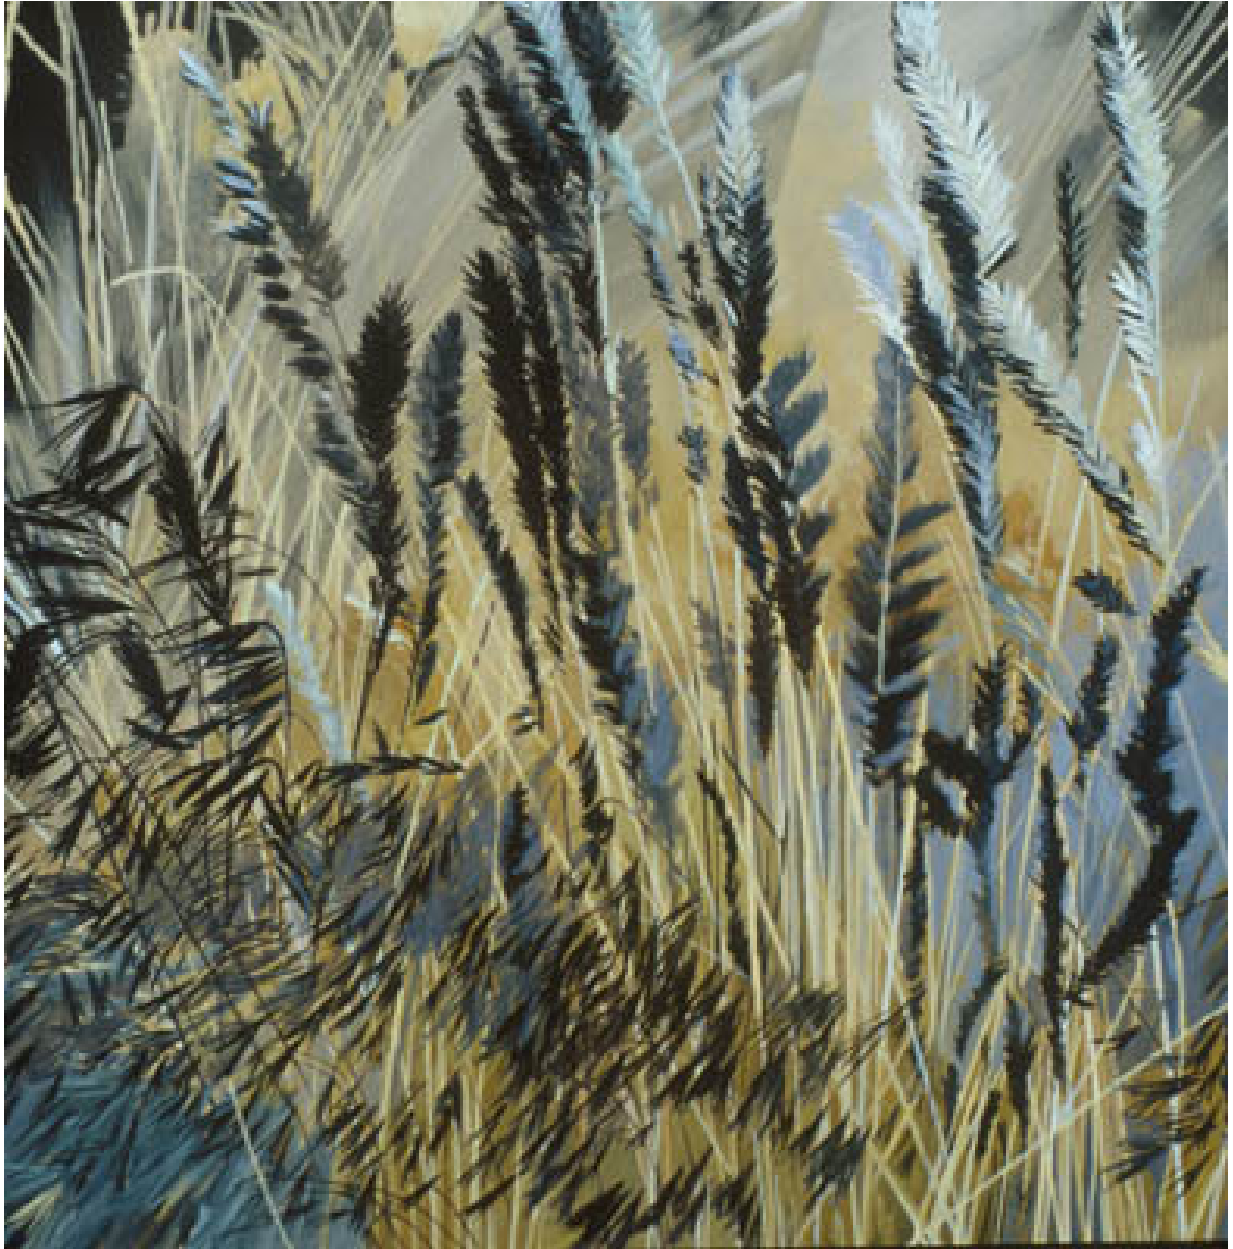

ROBISCHON

KAREN KITCHEL, *PROMONTORY 3*
oil on wood, 12 x 12 in. (30.5 x 30.5 cm)
KITCH041