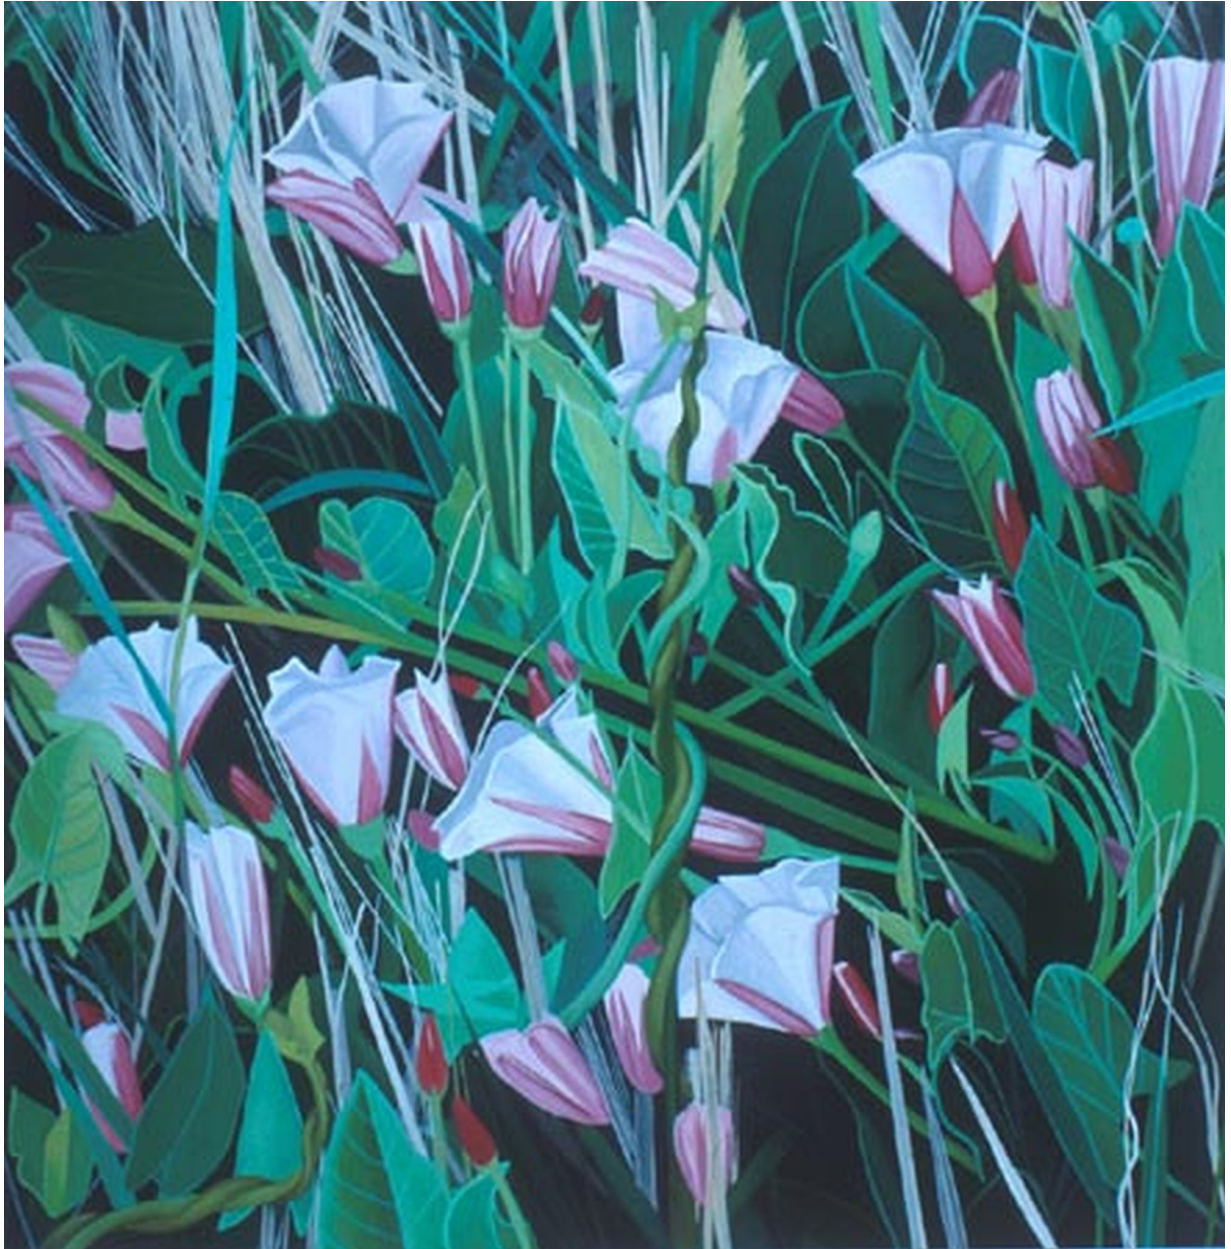

# ROBISCHON

KAREN KITCHEL, *Field Bindweed #8*  
oil on wood, 18 x 18 in. (45.7 x 45.7 cm)  
KITCH032