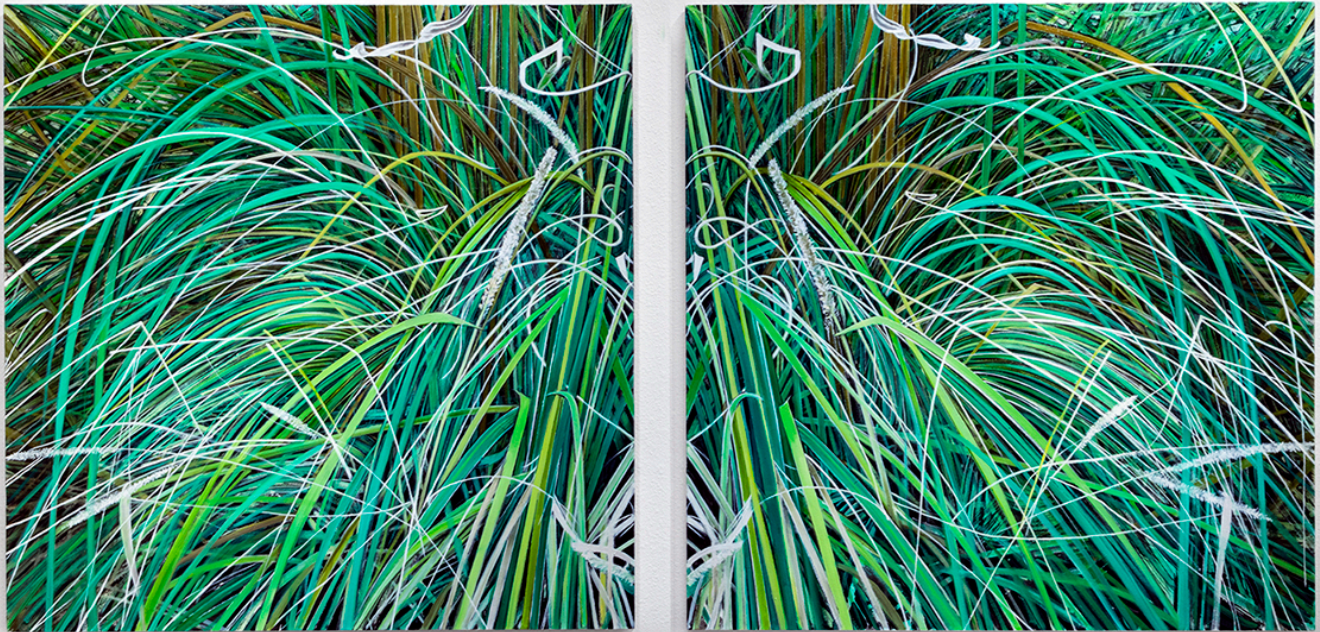

# ROBISCHON

KAREN KITCHEL, *DOUBLE ARCH*  
oil on canvas diptych, 48 x 96 in.  
KITCH225