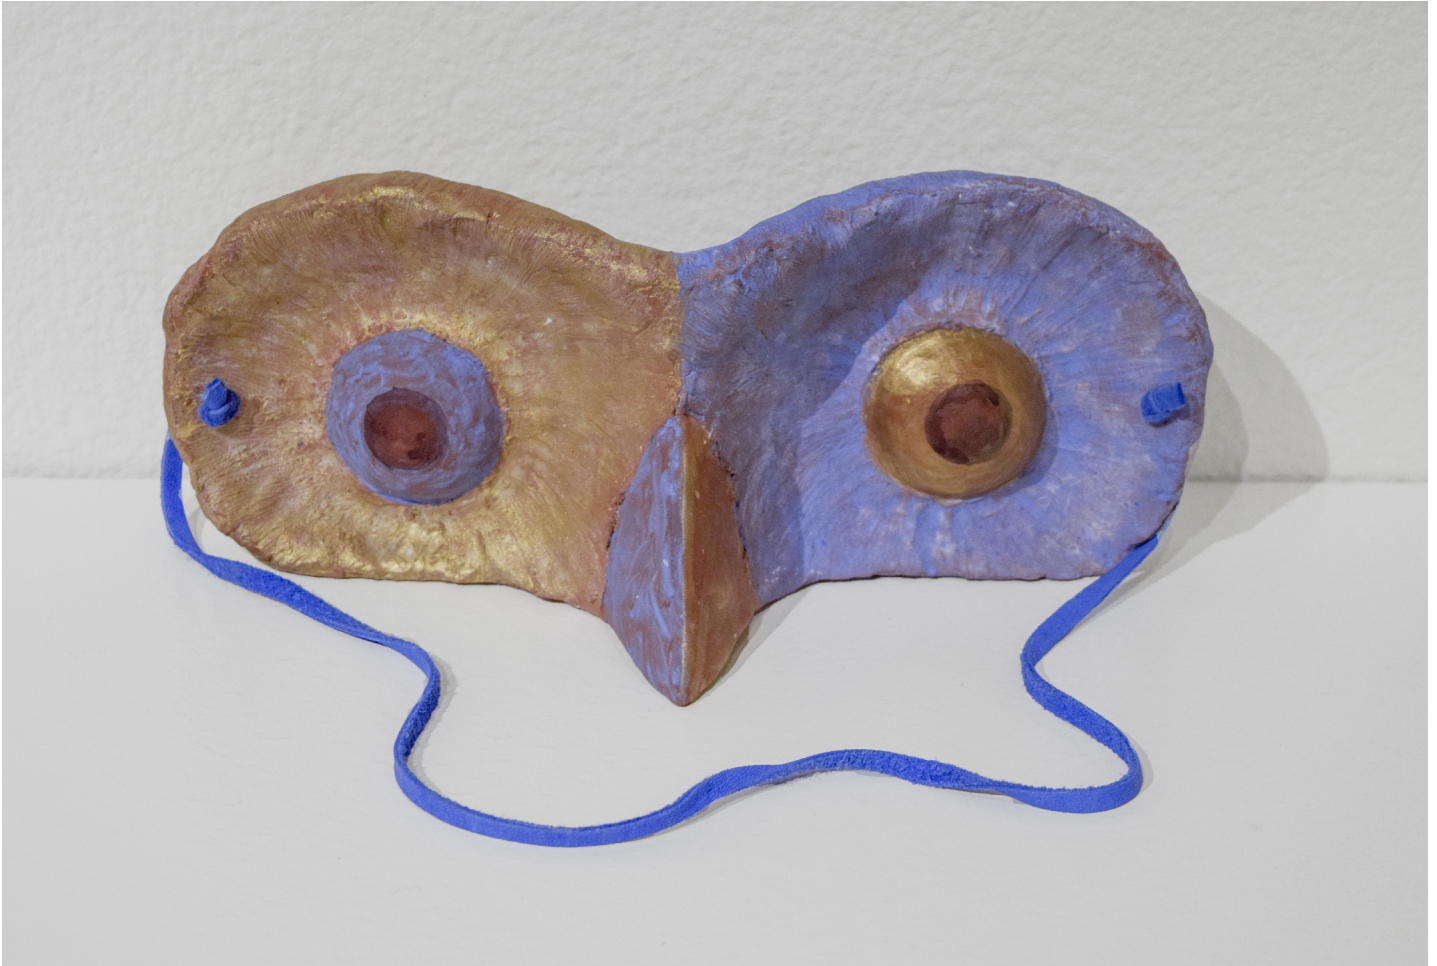

ROBISCHON

KAHN + SELESNICK, OWL MASK
painted terracotta, ribbon, 5 x 11 1/2 x 4 in.
KS448