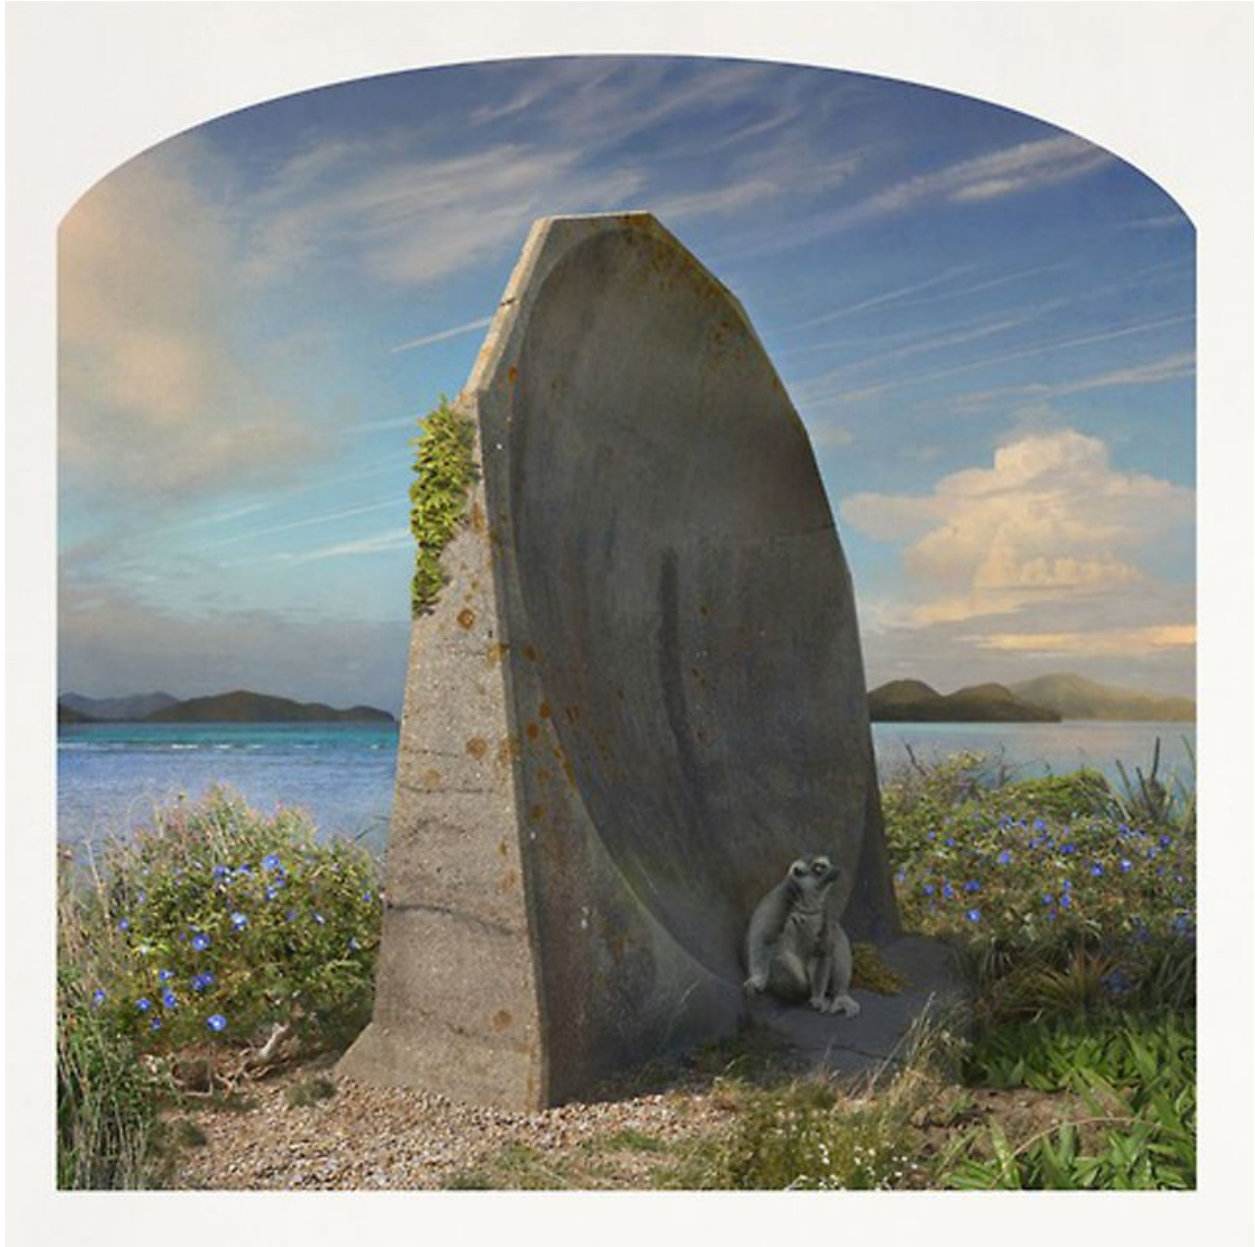

# ROBISCHON

KAHN + SELESNICK, *MADAGASCAR Ed. 5*  
pigment print, 10 x 10 in. (25.4 x 25.4 cm)  
KS305