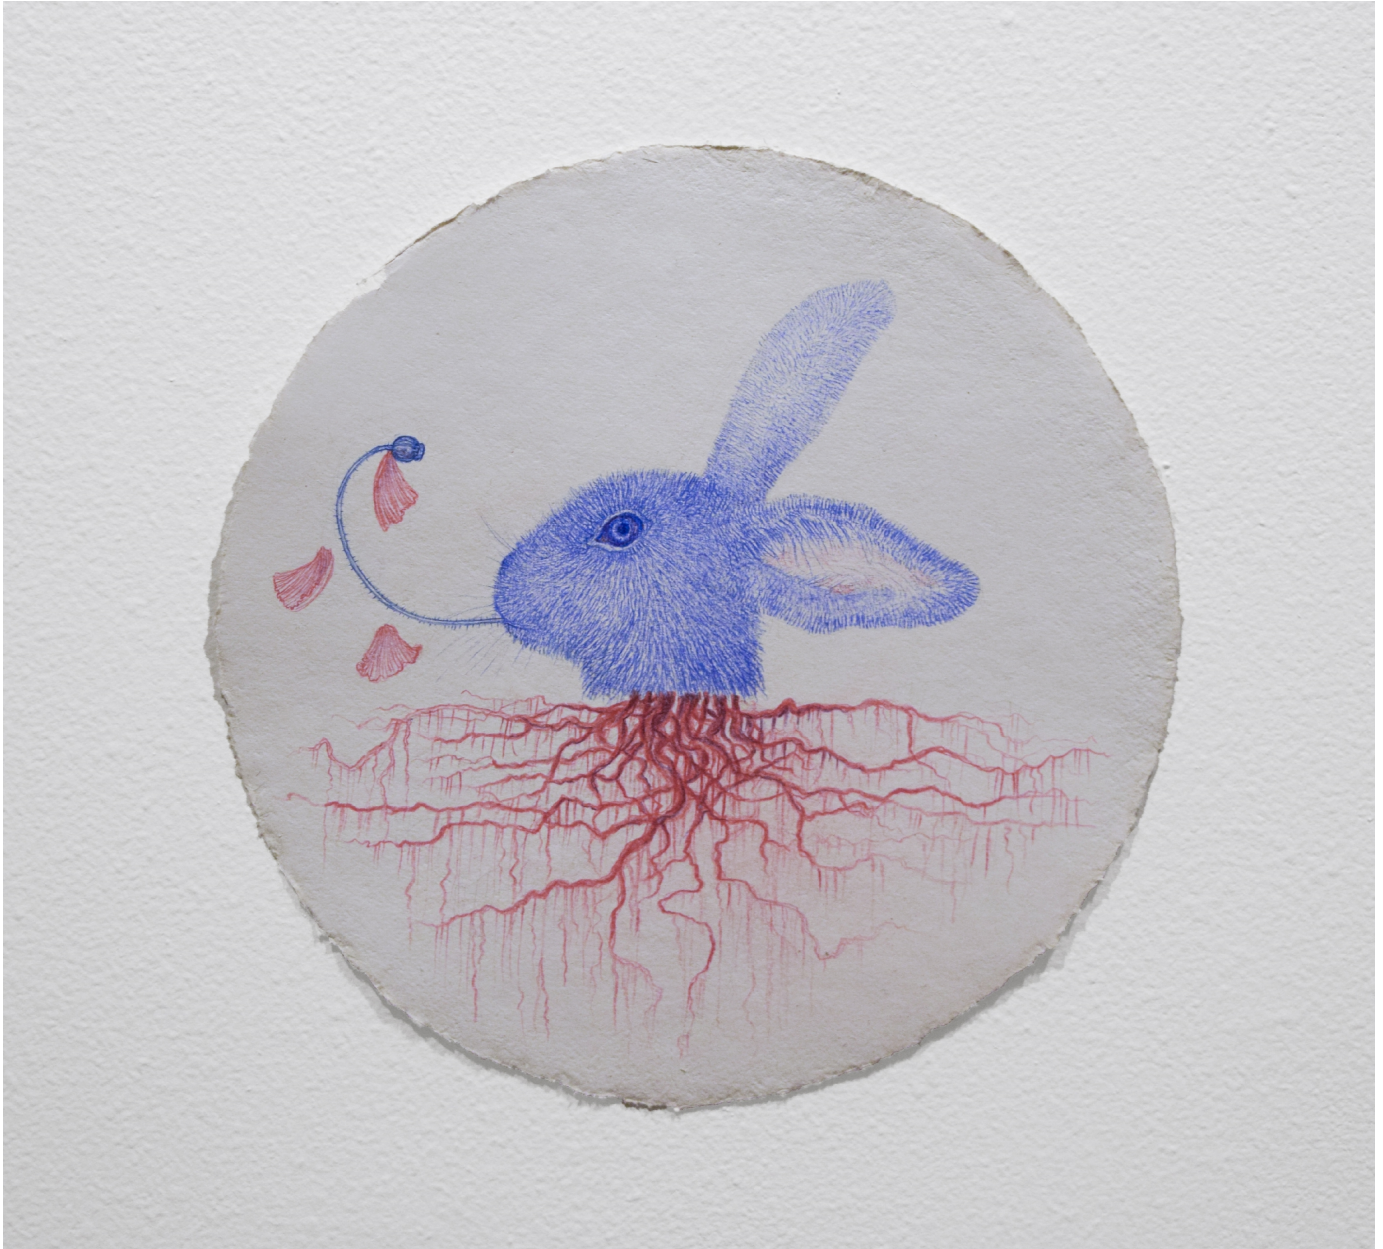

# ROBISCHON

KAHN + SELESNICK, *Casper*  
pastel and conte crayon on paper, 16 x 16 in.  
KS372