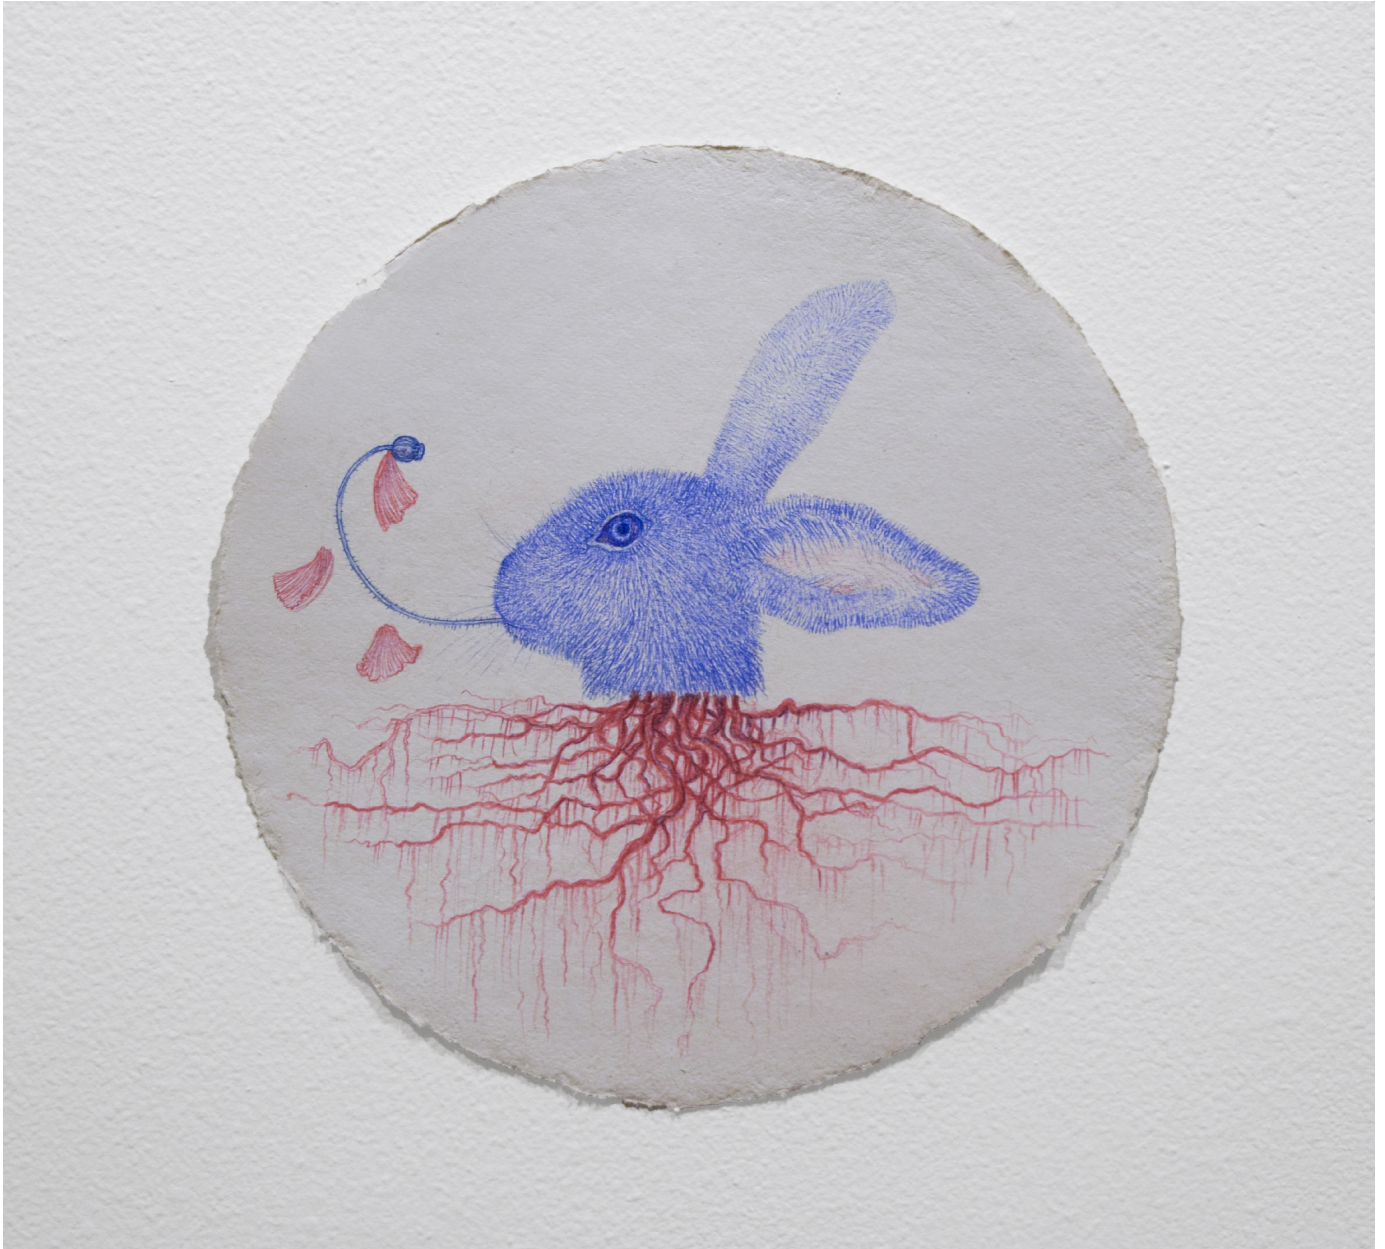

ROBISCHON

KAHN + SELESNICK, *Casper*
pastel and conte crayon on paper, 16 x 16 in.
KS372