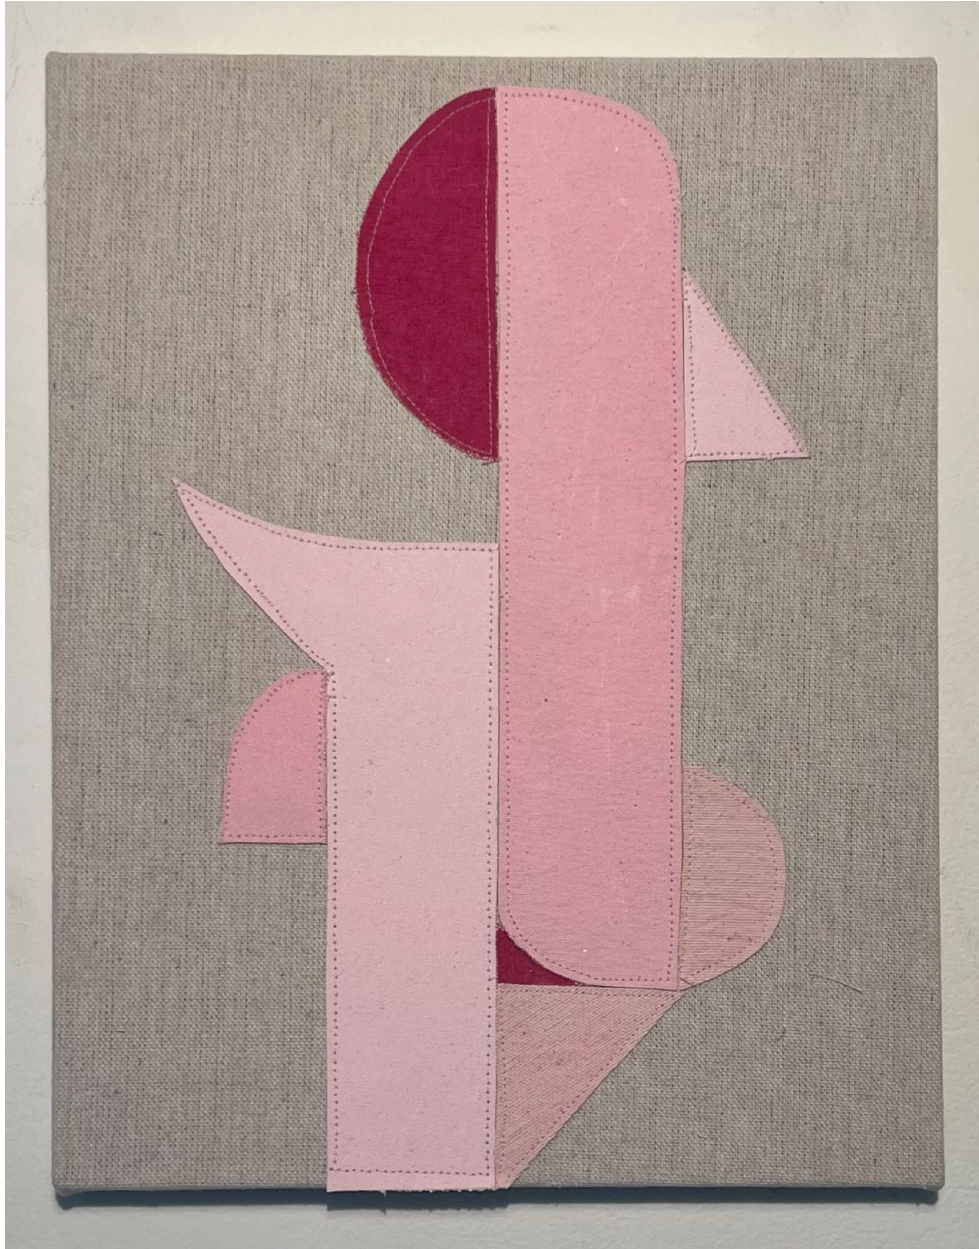

ROBISCHON

JONATHAN PARKER, SC #475
acrylic on canvas, sewn, 14 x 11 in.
PARK128