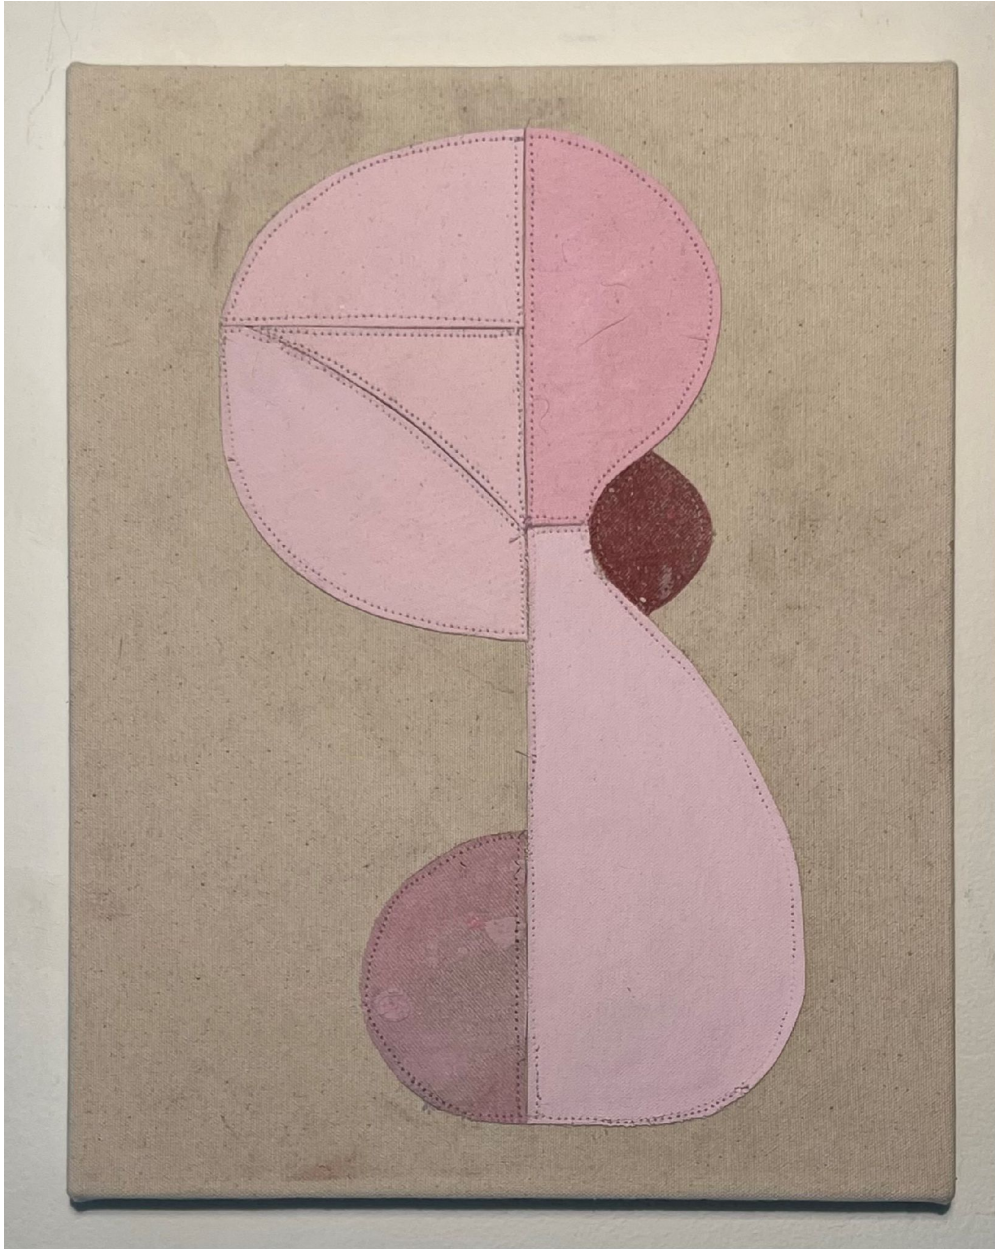

# ROBISCHON

JONATHAN PARKER, *SC #472*  
acrylic on canvas, sewn, 14 x 11 in.  
PARK130