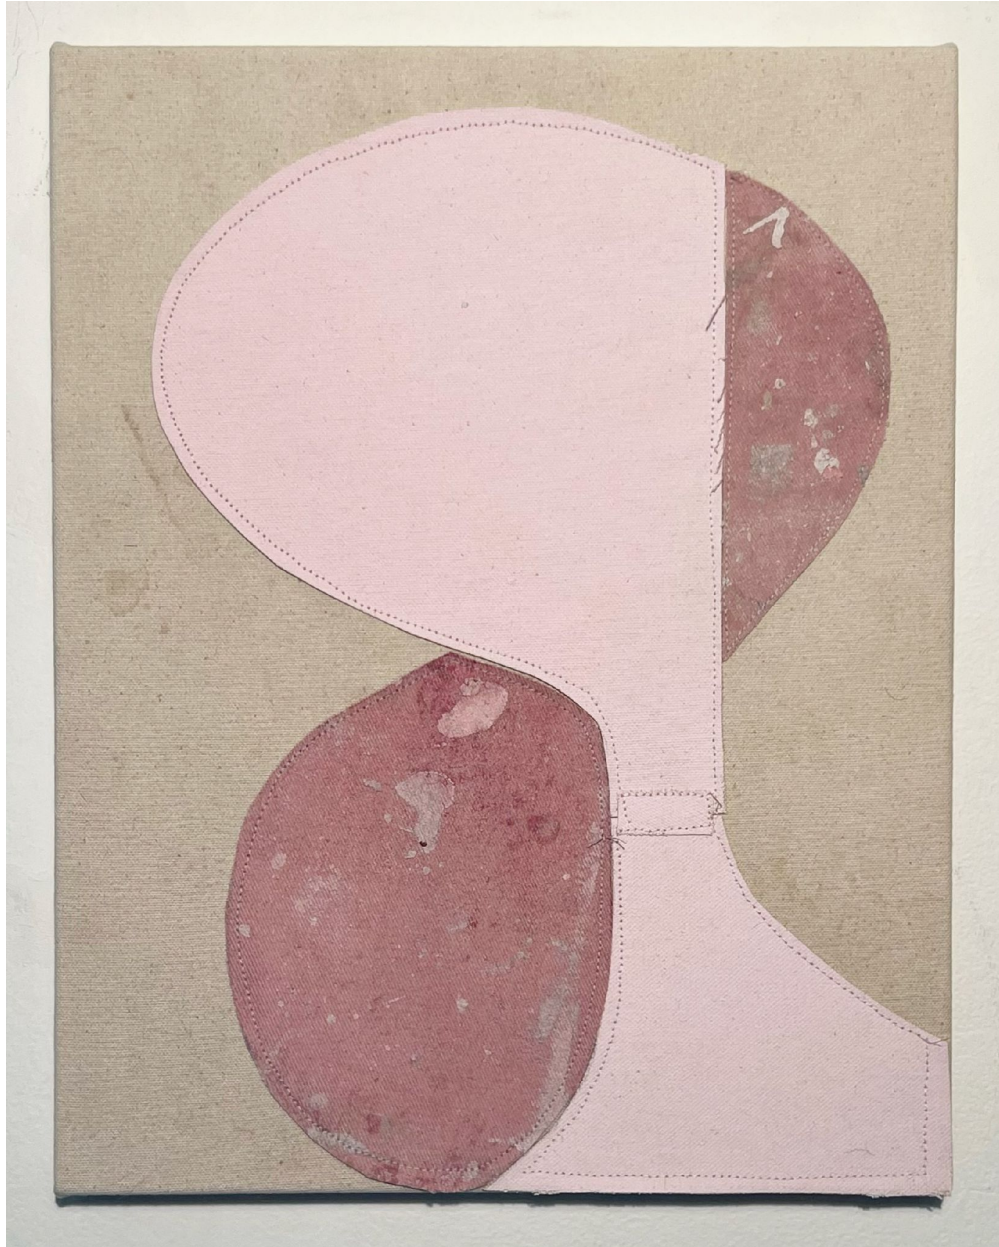

# ROBISCHON

JONATHAN PARKER, SC #468  
acrylic on canvas, sewn, 14 x 11 in.  
PARK123