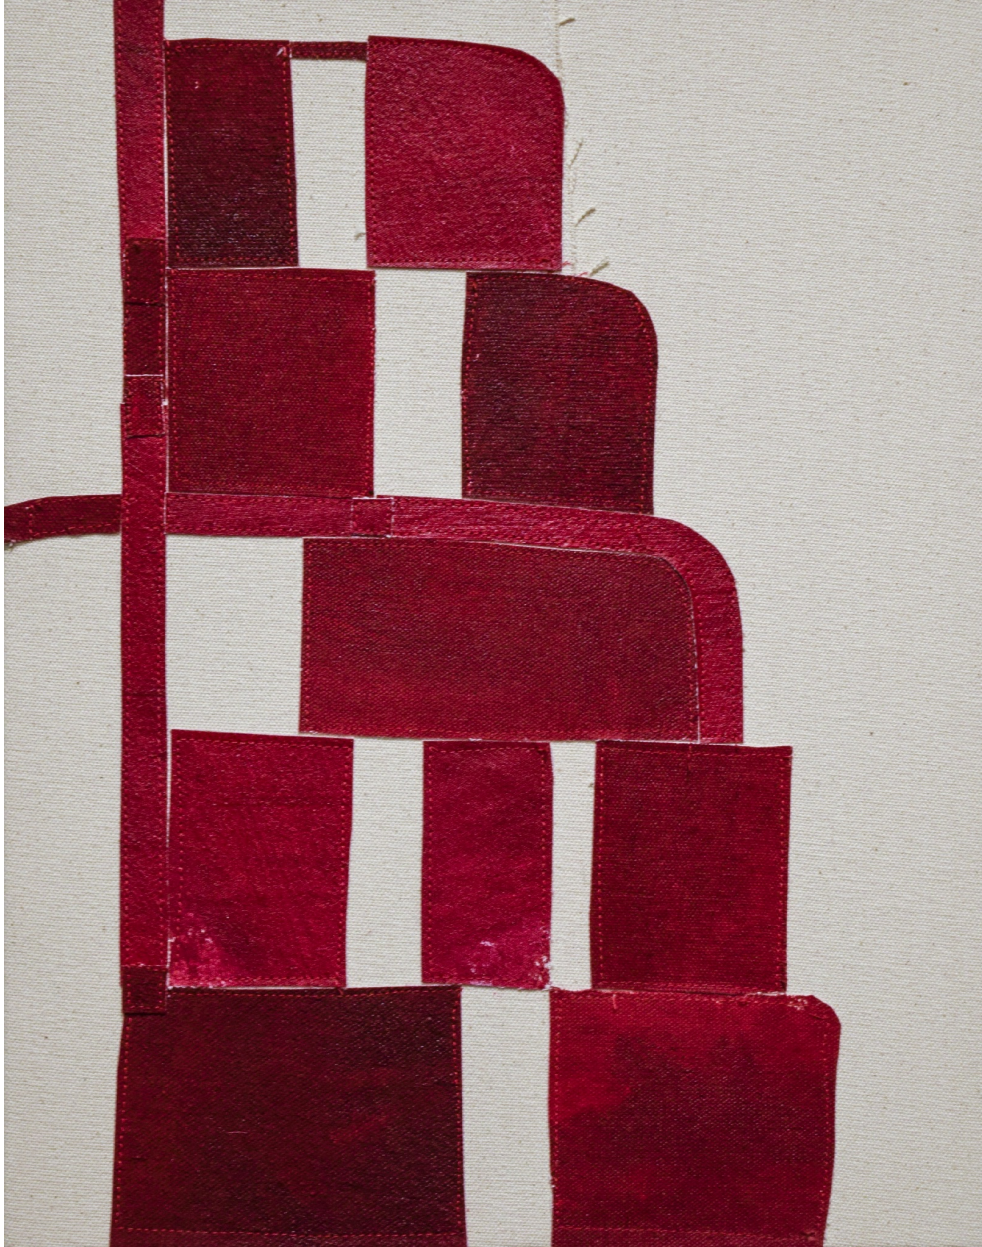

ROBISCHON

JONATHAN PARKER, SC # 307
acrylic on canvas, sewn, 14 x 11 in.
PARK073