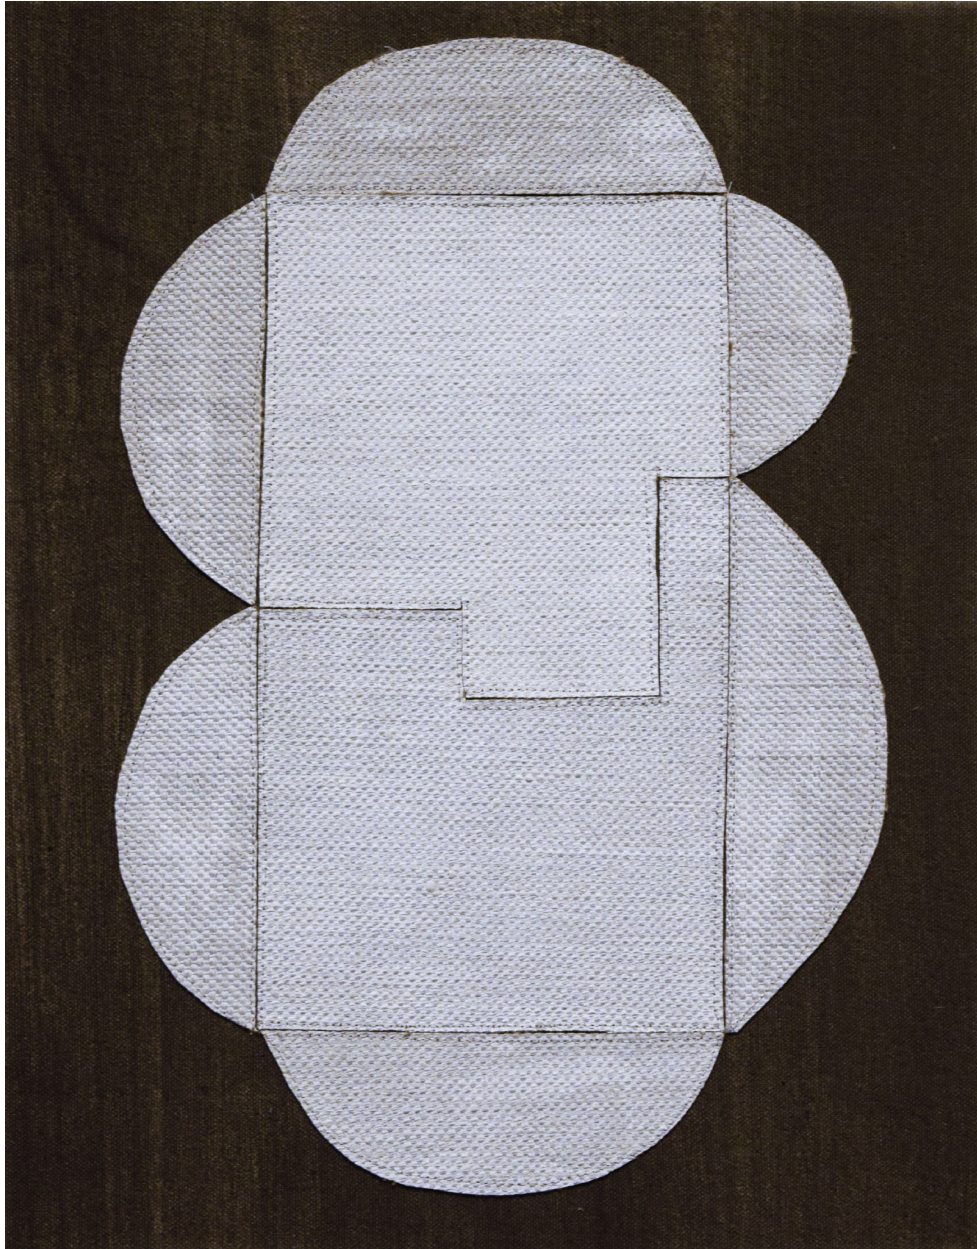

ROBISCHON

JONATHAN PARKER, SC # 298
acrylic on canvas, sewn, 14 x 11 in.
PARK072