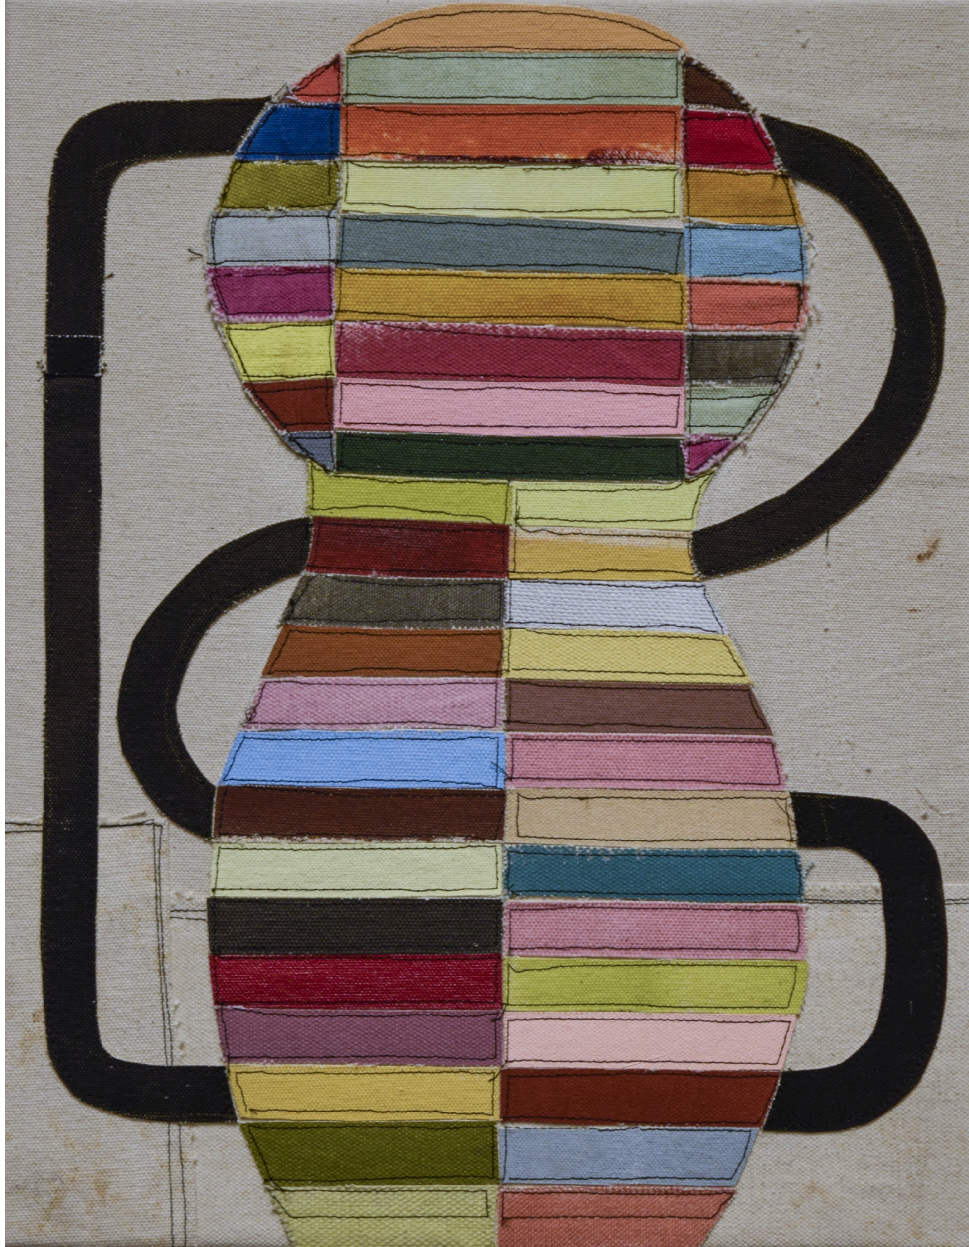

ROBISCHON

JONATHAN PARKER, SC # 291
acrylic on canvas, sewn, 14 x 11 in.
PARK070