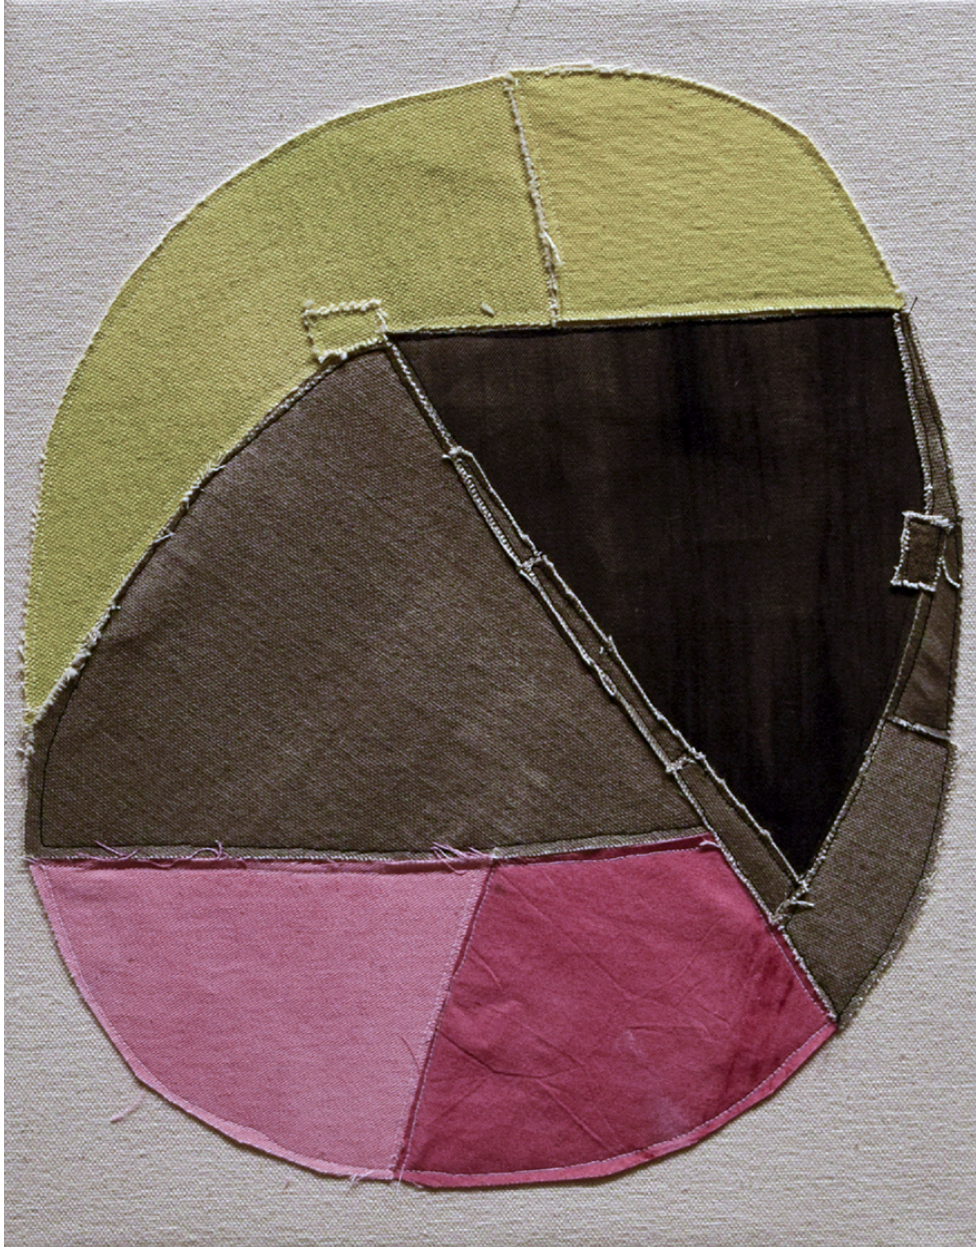

ROBISCHON

JONATHAN PARKER, SC # 182
acrylic on canvas, sewn, 14 x 11 in.
PARK047