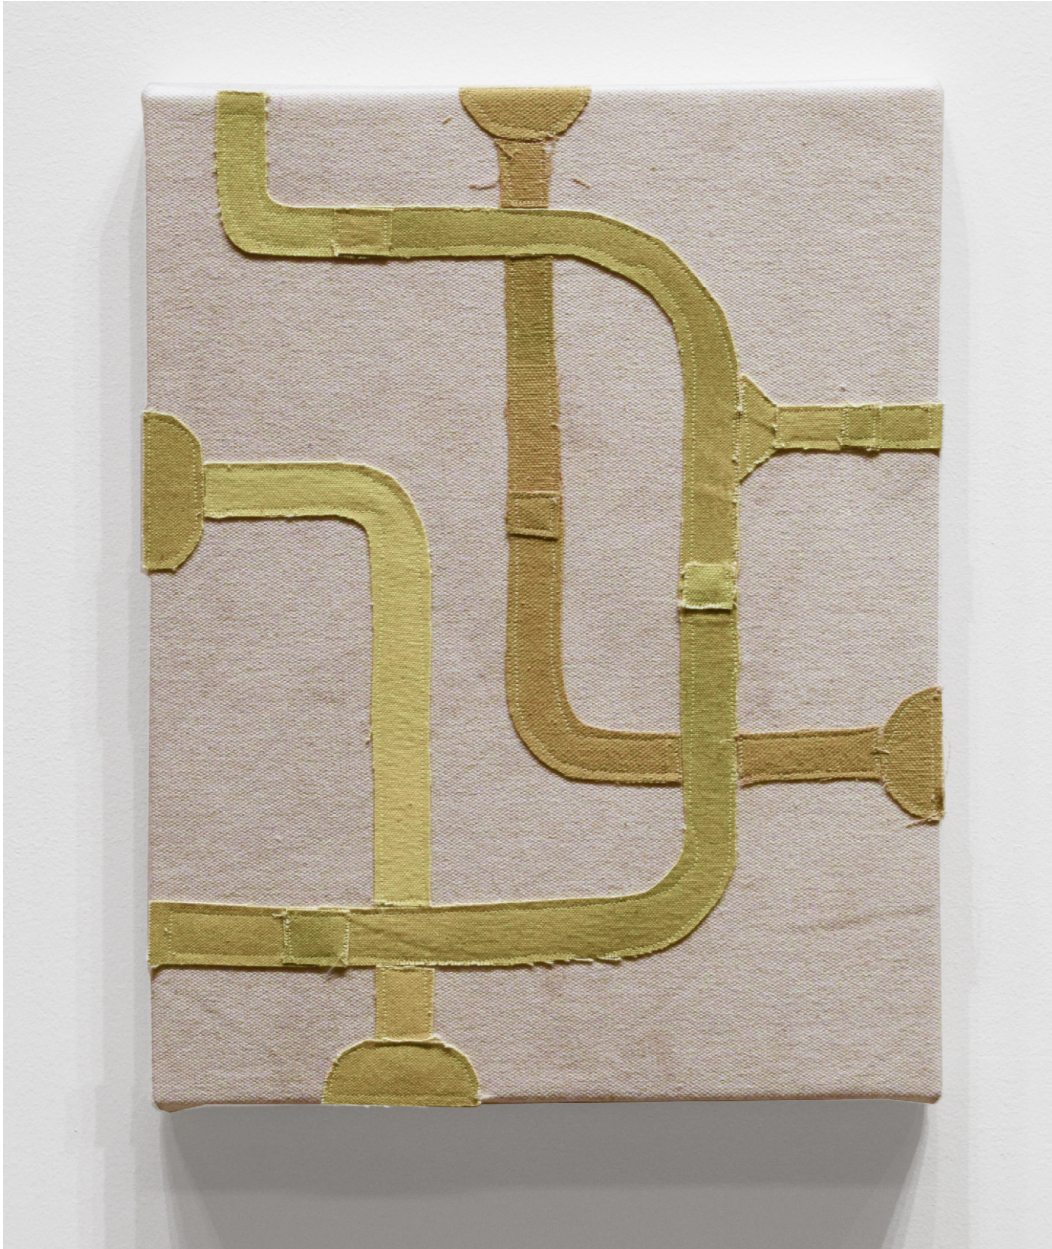

ROBISCHON

JONATHAN PARKER, SC # 181
acrylic on canvas, sewn, 14 x 11 in.
PARK017