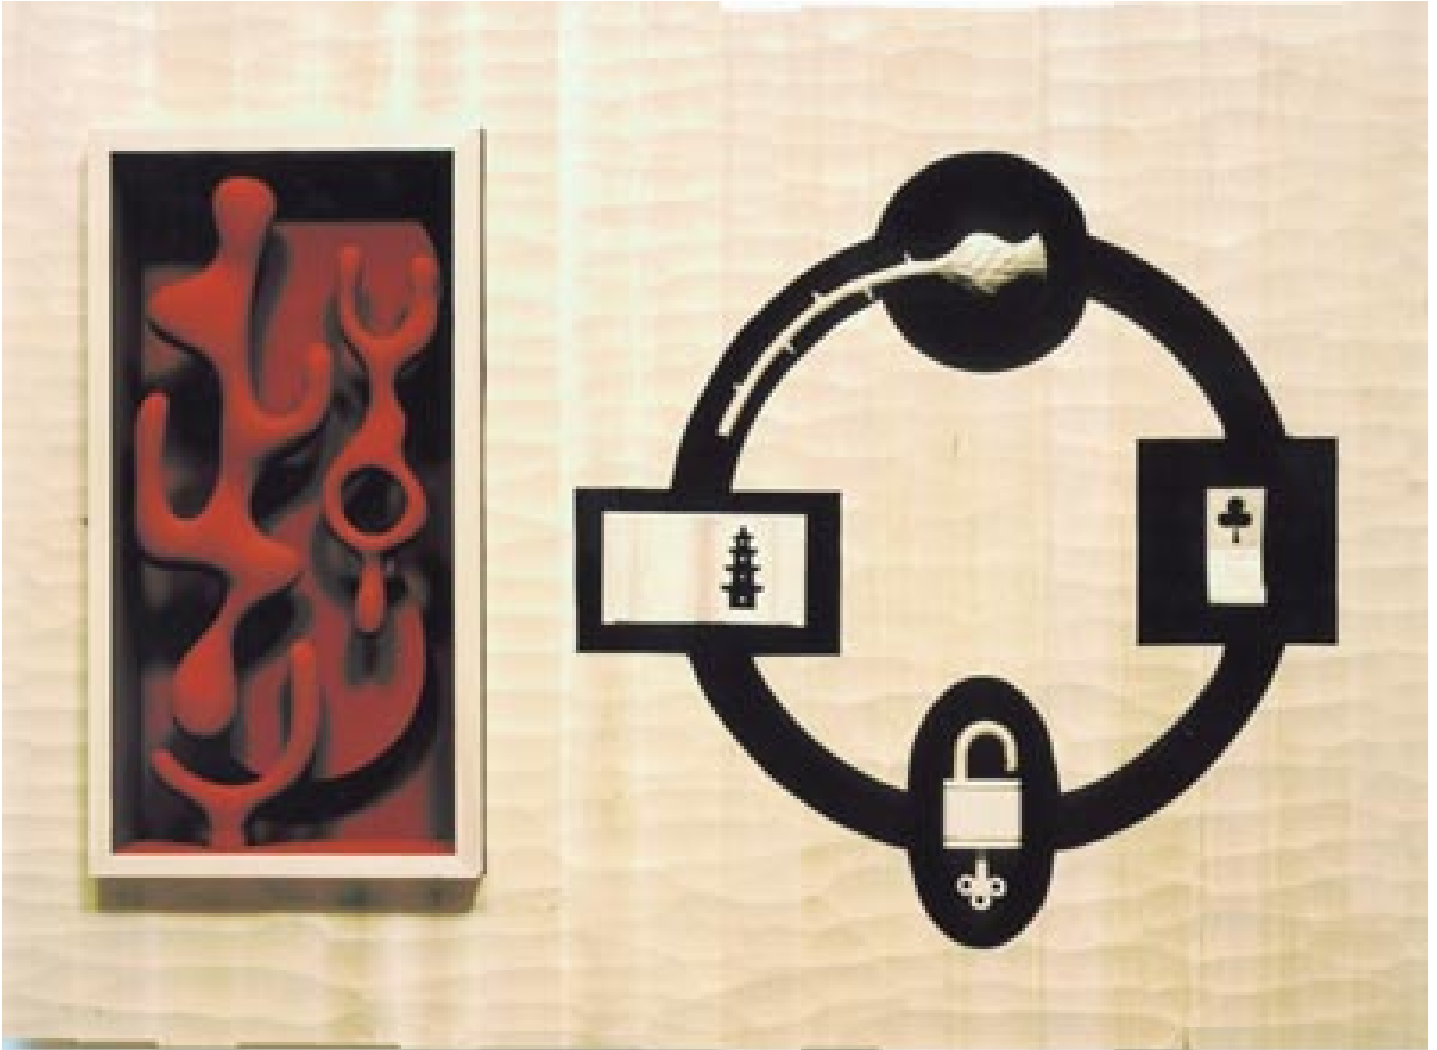

ROBISCHON

JOHN BUCK, *THE WEED*
wood w/ acrylic, 49 x 36 x 4 in. (124.5 x 91.4 x 10.2 cm)
BUCK046