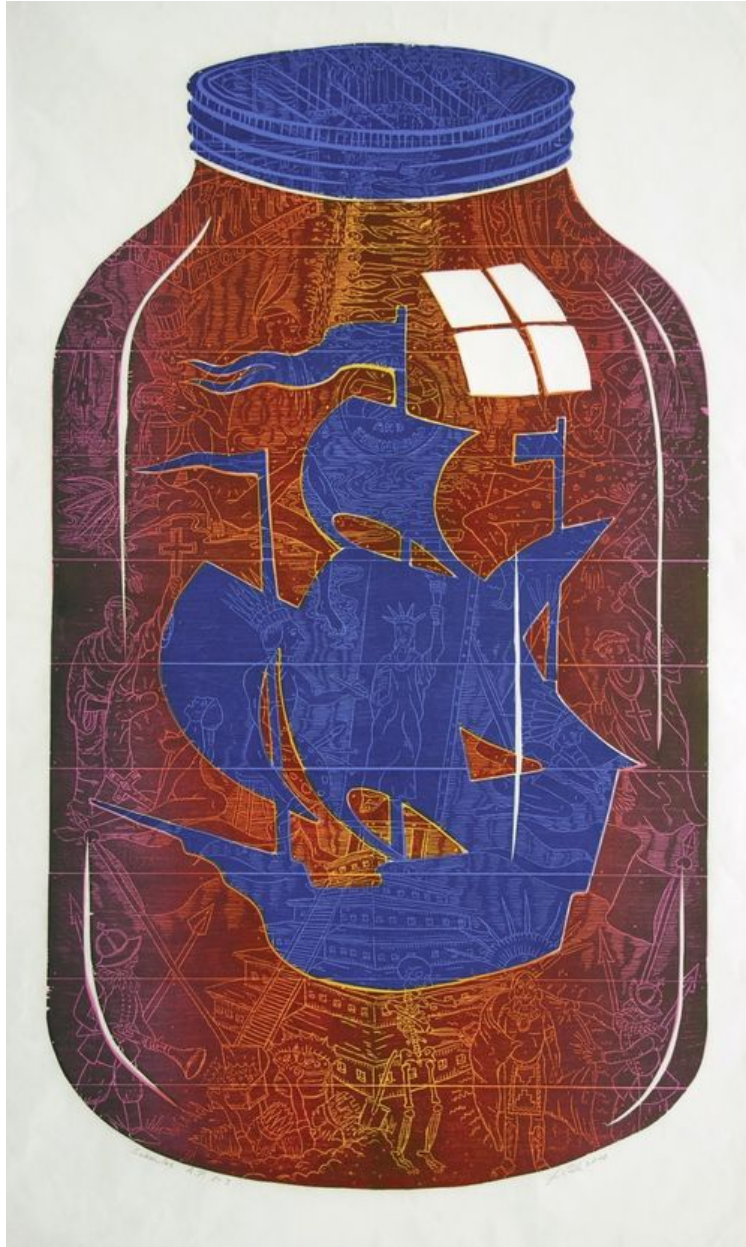

ROBISCHON

JOHN BUCK, *SUBMULOC* 15/15
woodblock print, 60 x 37 in. (152.4 x 94 cm)
BUCK124