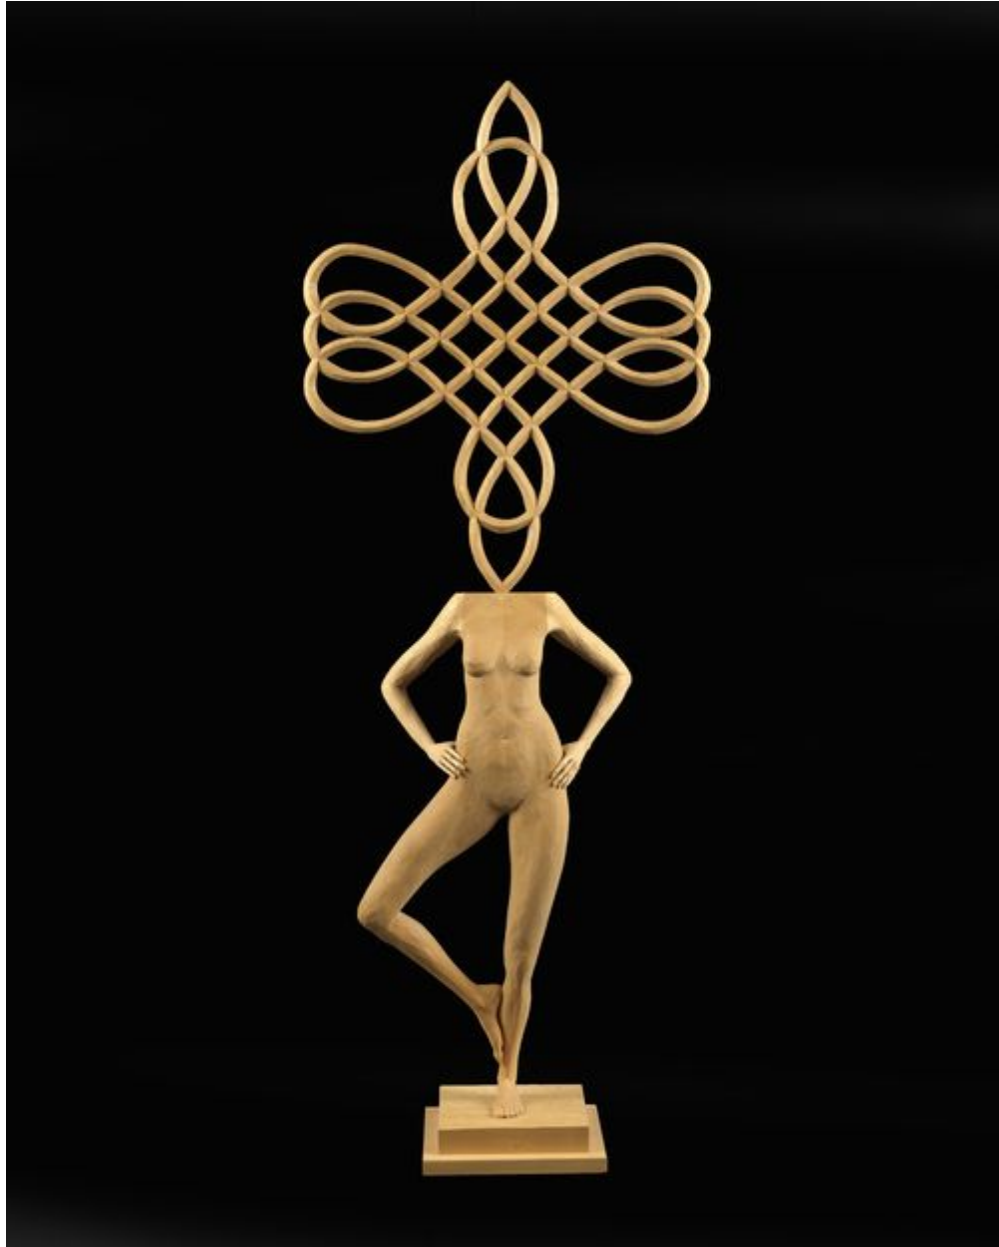

ROBISCHON

JOHN BUCK, *Kenya*
Jelutong wood, 69 1/2 x 27 x 9 in. (176.5 x 68.6 x 22.9 cm)
BUCK118