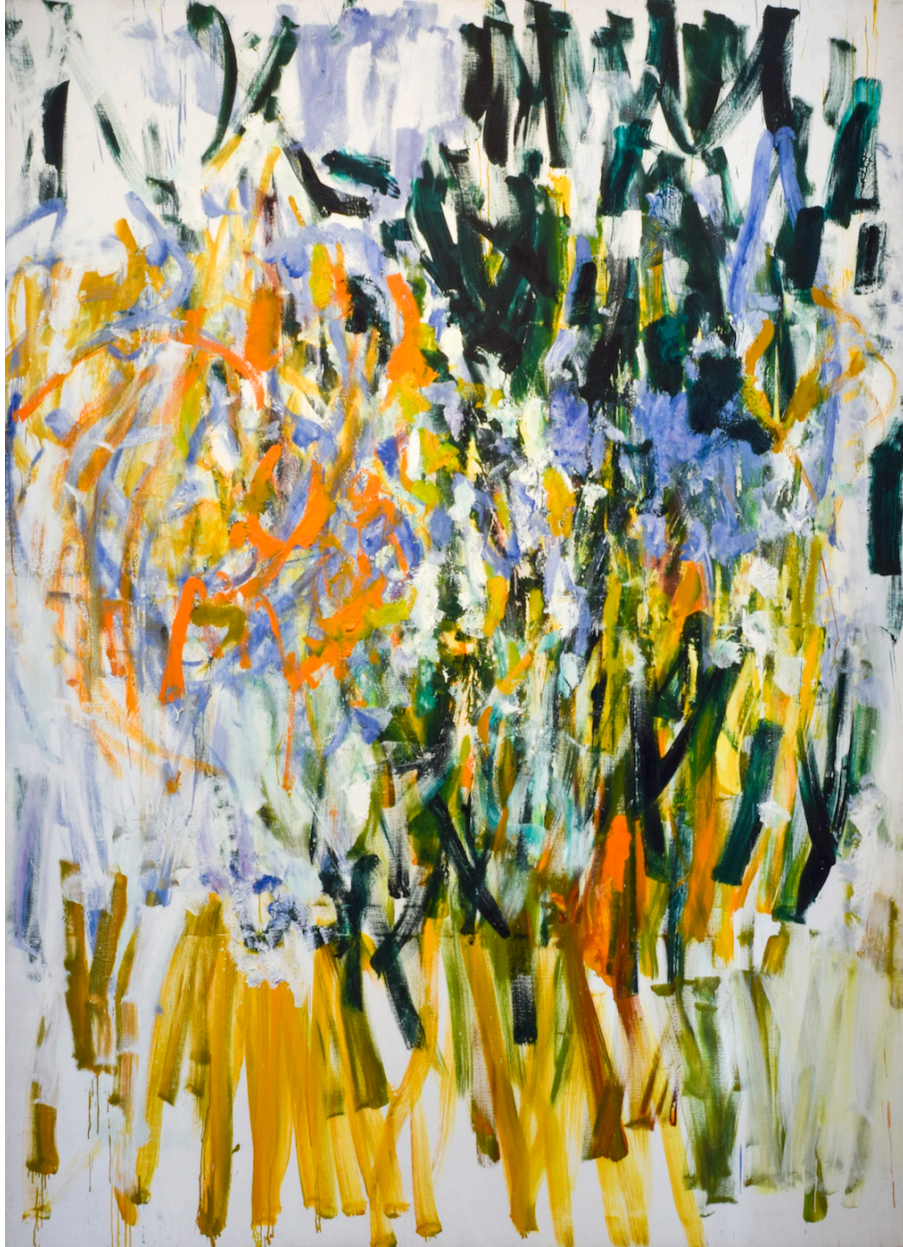

ROBISCHON

JOAN MITCHELL, *STRAW*
oil on canvas, 79 1/2 x 111 in.