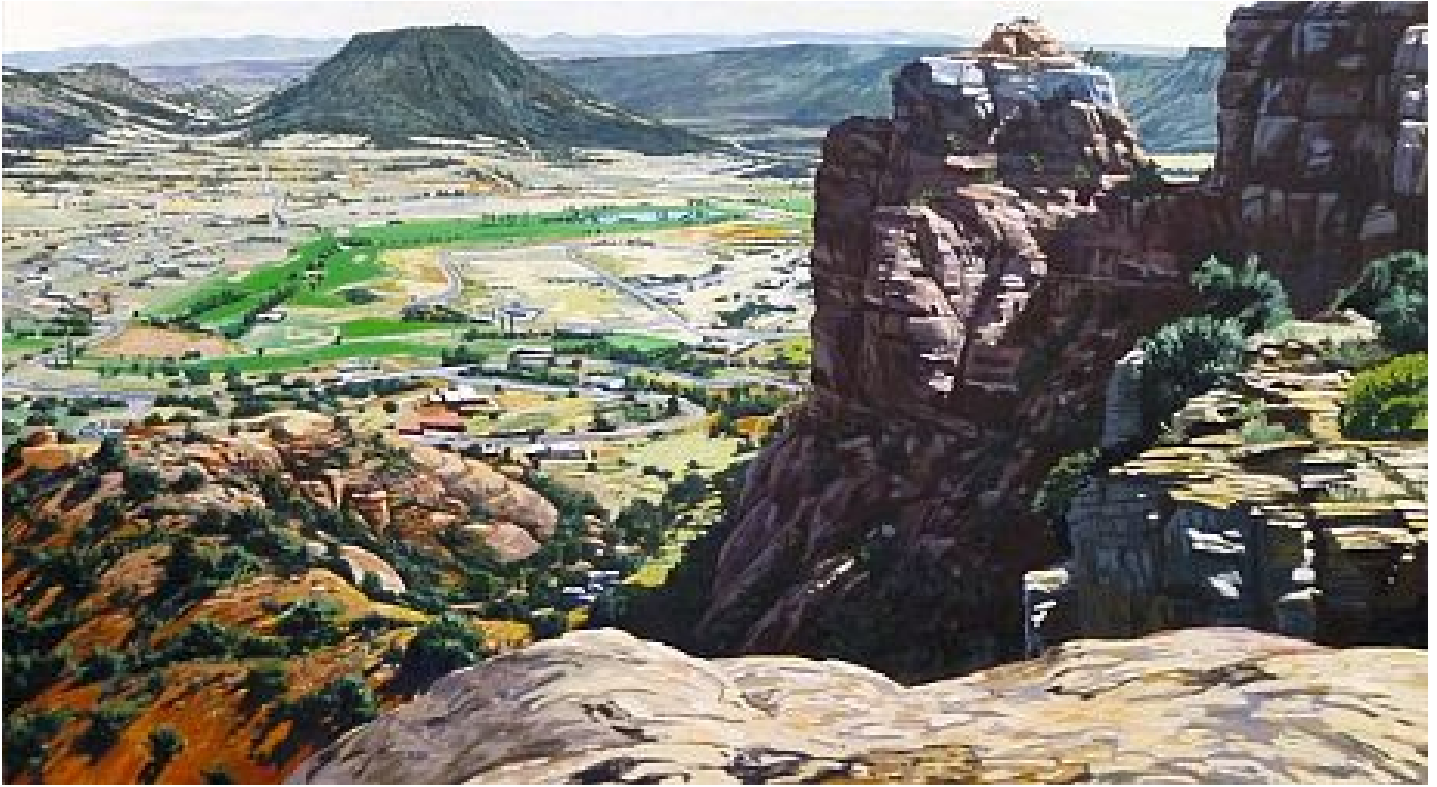

ROBISCHON

JIM COLBERT ESTATE, *SEDONA, ARIZONA*
oil on canvas, 30 x 54 in. (76.2 x 137.2 cm)
JC032