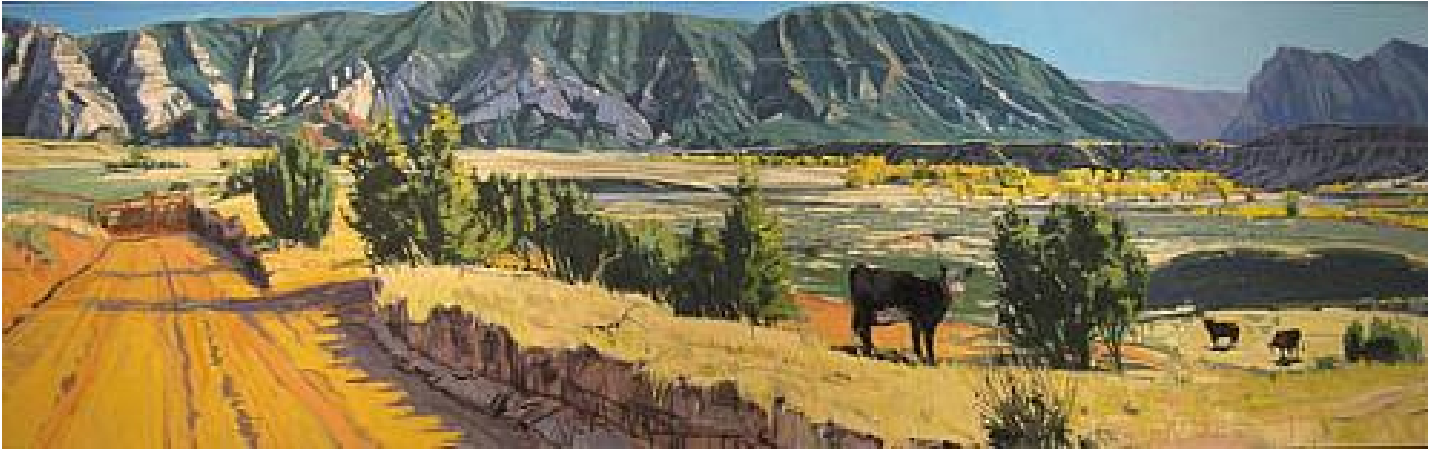

# ROBISCHON

JIM COLBERT ESTATE, *ISLAND PARK*  
oil on canvas, 24 x 79 in. (61 x 200.7 cm)  
JC029