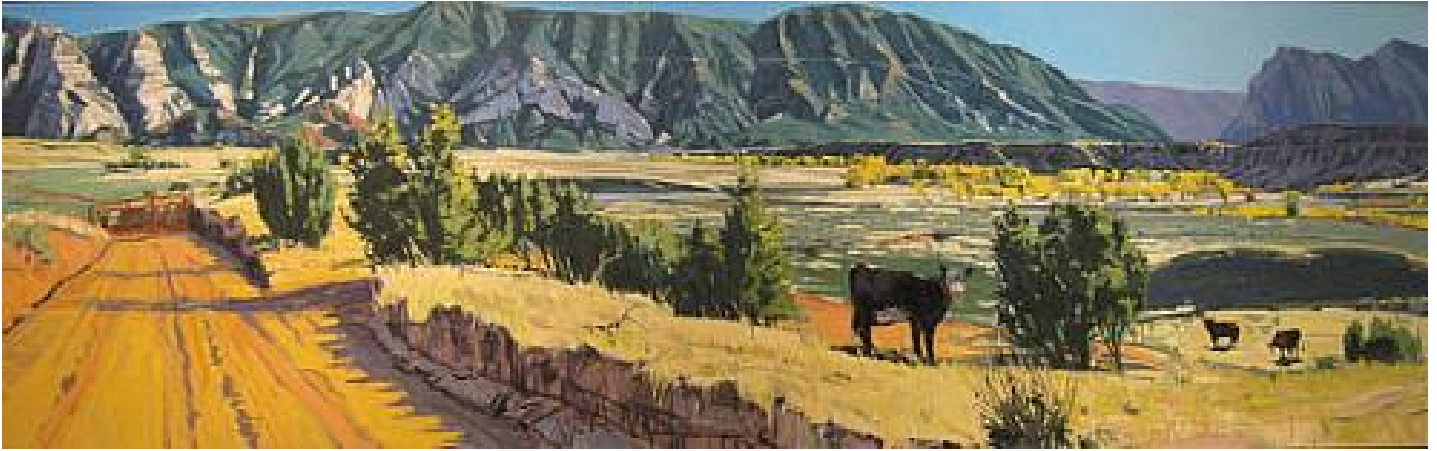

ROBISCHON

JIM COLBERT ESTATE, *ISLAND PARK*
oil on canvas, 24 x 79 in. (61 x 200.7 cm)
JC029